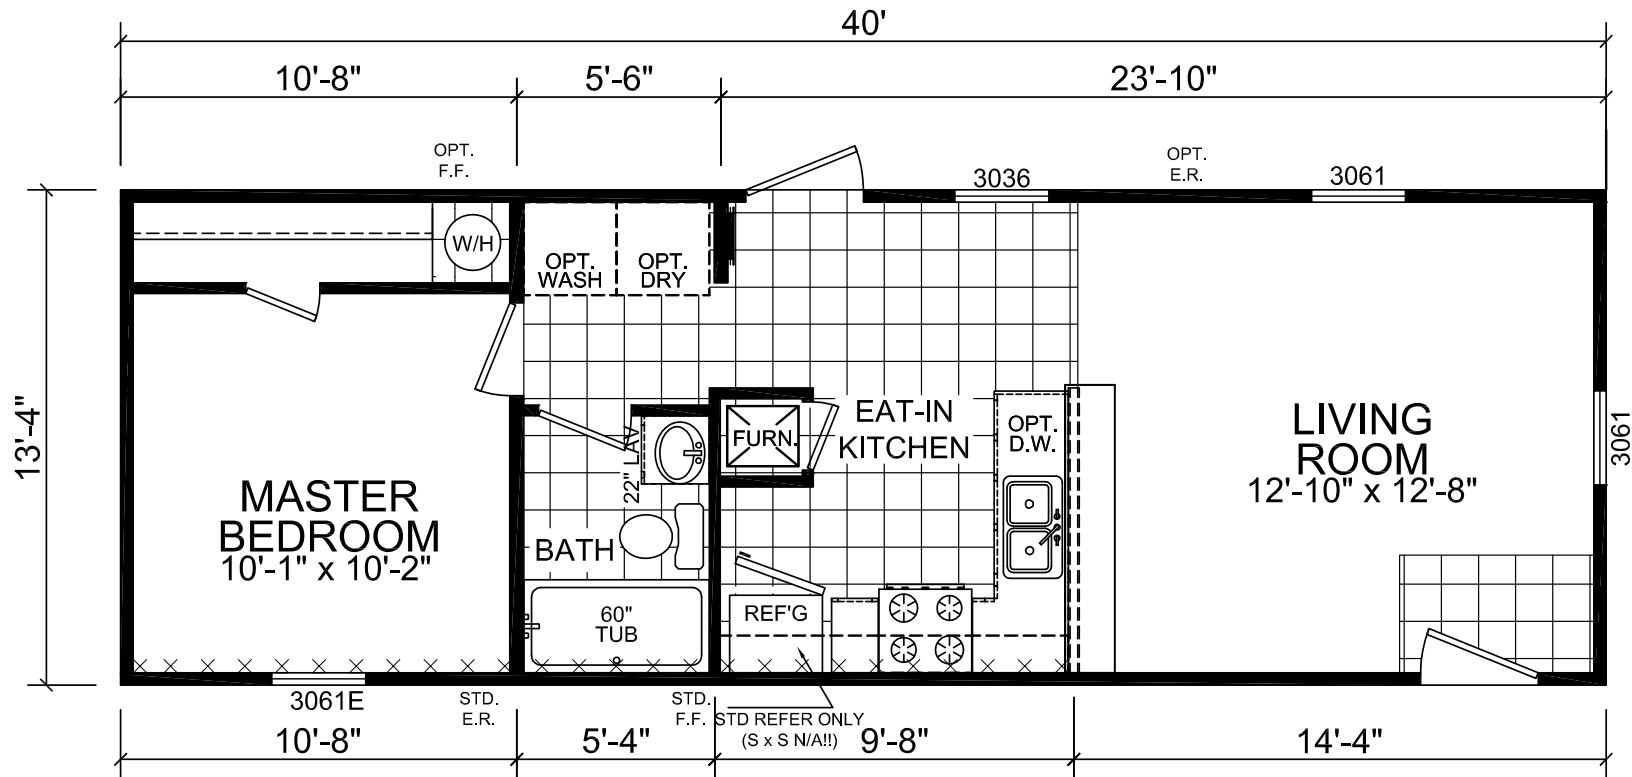

Littleton

Dutch Diamond II Series

533 SQ. FT. (Approximate) 1 Bedroom, 1 Bath

Last Updated: 2-11-22

FACTORY EXPO HOME CENTERS
 6855 West 700 South
 Topeka, IN 46571

FactoryDirectMobileHomes.com | 1-800-581-5380