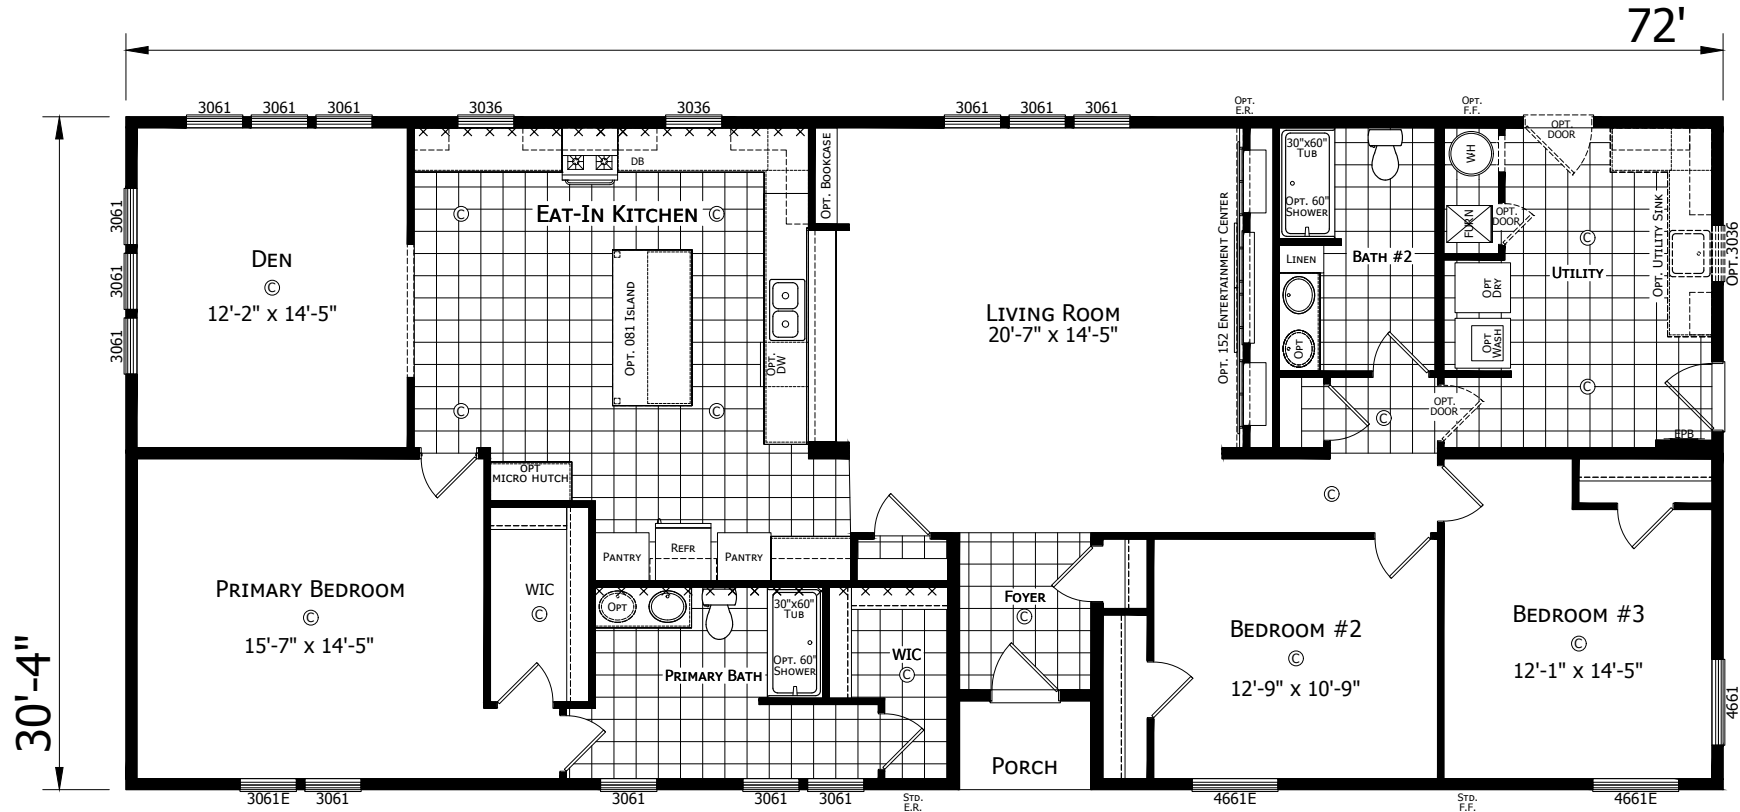

# Ligonier

Dutch Aspire - Multi-Section Series

2,184 SQ. FT. (Approximate) 3 Bedroom, 2 Bath

Last Updated: 2-8-24

**CHAMPION HOMES CENTER**  
6855 West 700 South  
Topeka, IN 46571

**FactoryDirectMobileHomes.com | 1-800-581-5380**