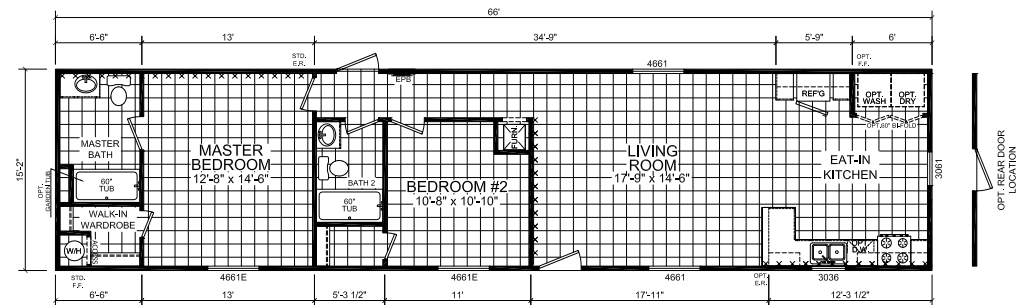

Leininger

Dutch Edge II Single Section Series

1,001 SQ. FT. (Approximate) 3 Bedroom, 2 Bath

Last Updated: 2-14-22

THERMAL ZONE 3 -
R-11 SIDEWALL
R-11 FLOOR, XTRA R-11 OUTSIDE I-BEAMS
R-33 ROOF INSULATION
GAS FURNACE 056

THERMAL ZONE 3 -
R-11 SIDEWALL
R-22 FLOOR
R-33 ROOF INSULATION
ELECTRIC FURNACE 015

2 BEDROOM VERSION

FACTORY EXPO HOME CENTERS
6855 West 700 South
Topeka, IN 46571

FactoryDirectMobileHomes.com | 1-800-581-5380