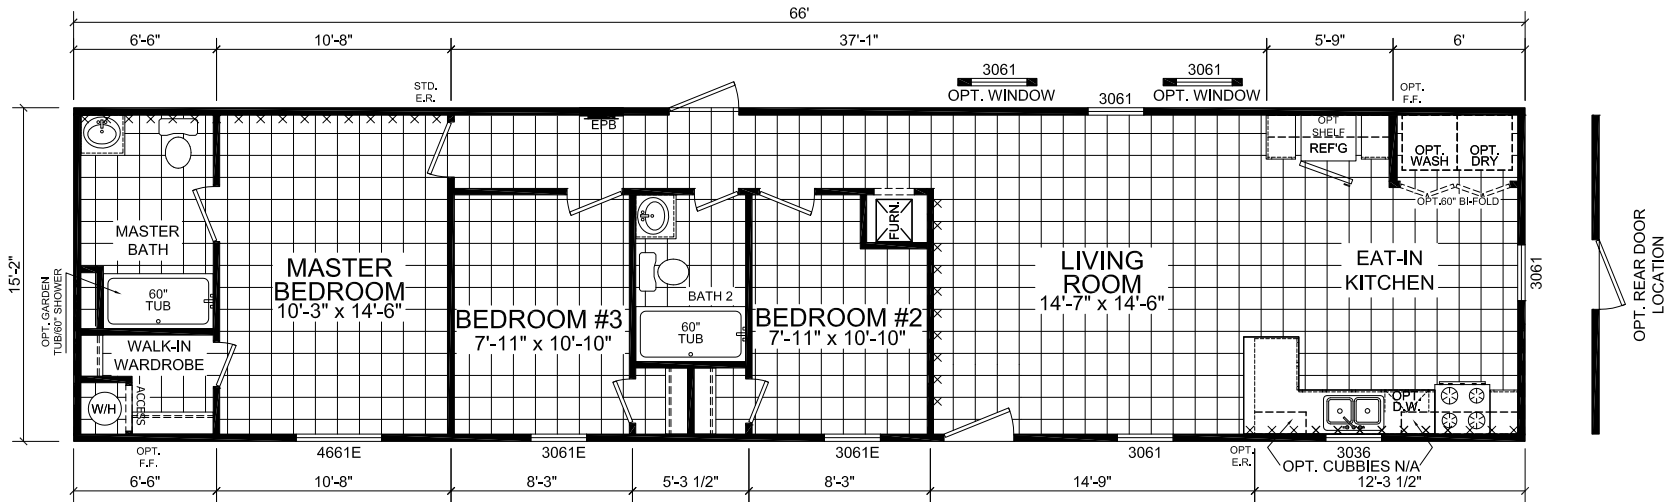

Leininger

Dutch Edge II Single Section Series

1,001 SQ. FT. (Approximate) 3 Bedroom, 2 Bath

Last Updated: 2-14-22

THERMAL ZONE 3 -
R-11 SIDEWALL
R-11 FLOOR, XTRA R-11 OUTSIDE I-BEAMS
R-33 ROOF INSULATION
GAS FURNACE 056

THERMAL ZONE 3 -
R-11 SIDEWALL
R-22 FLOOR
R-33 ROOF INSULATION
ELECTRIC FURNACE 015

2 BEDROOM VERSION

FACTORY EXPO HOME CENTERS
6855 West 700 South
Topeka, IN 46571

FactoryDirectMobileHomes.com | 1-800-581-5380