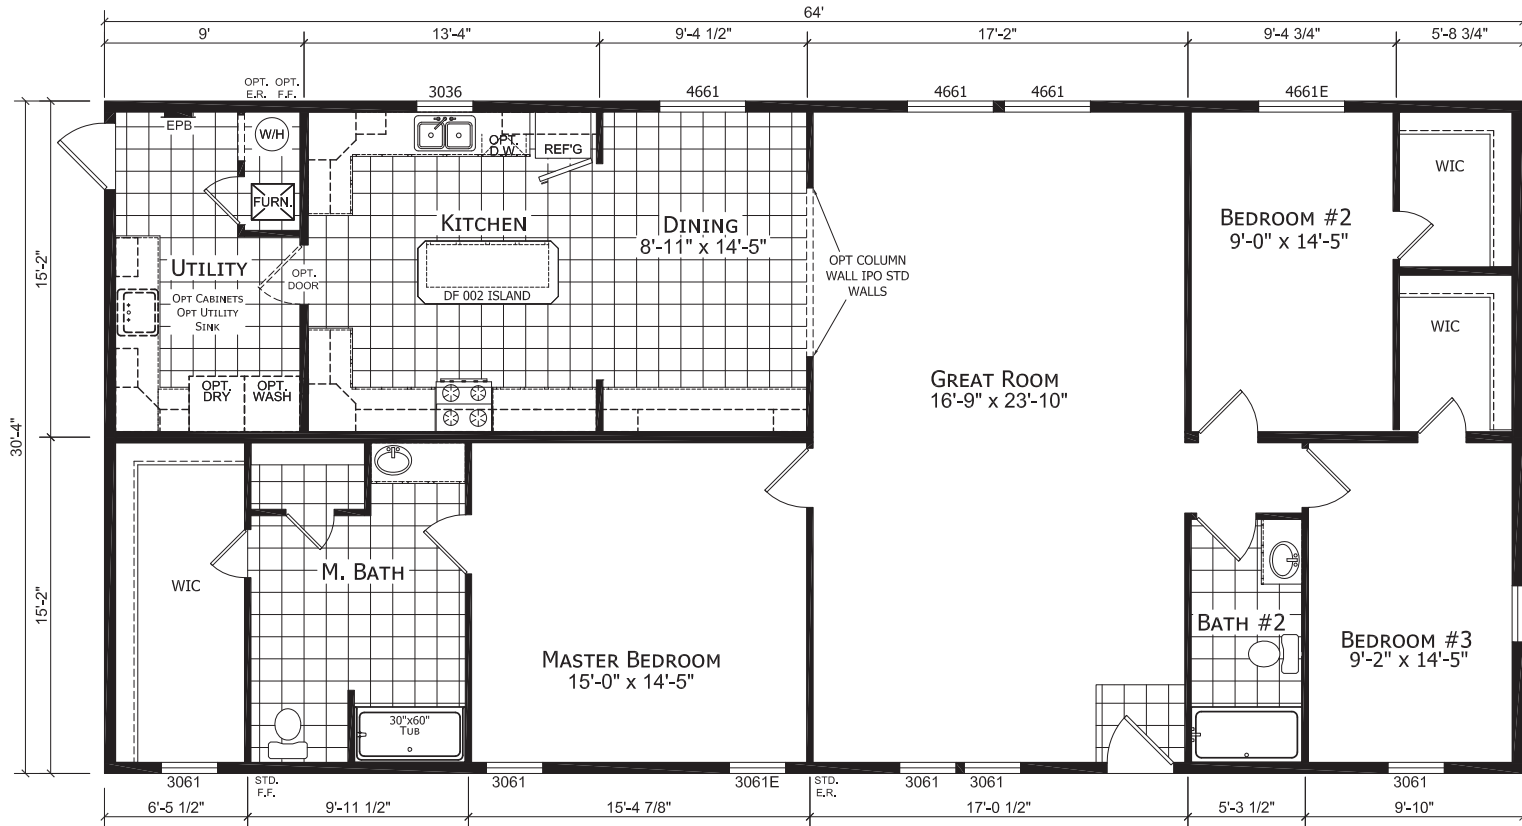

# Lasker

Dutch Diamond - Henderson Series

1,920 SQ. FT. (Approximate) 3 Bedroom, 2 Bath

Last Updated: 11-22-22

**FACTORY EXPO HOME CENTERS**  
 6855 West 700 South  
 Topeka, IN 46571

**FactoryDirectMobileHomes.com | 1-800-581-5380**