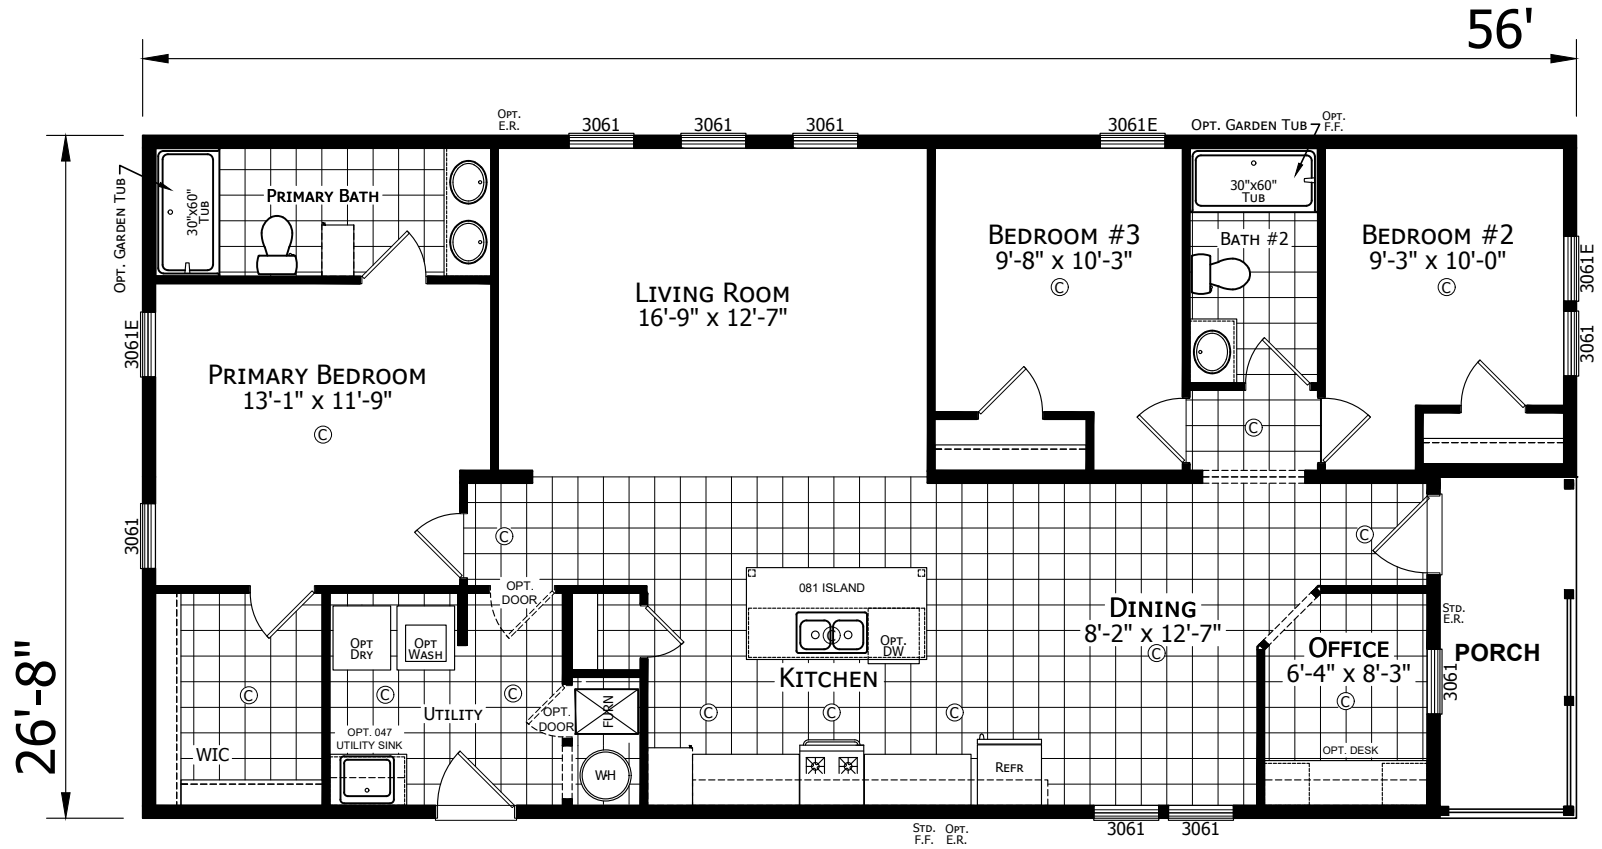

Laotto

Dutch Aspire - Multi-Section Series

1,493 SQ. FT. (Approximate) 3 Bedroom, 2 Bath

Last Updated: 4-21-26

CHAMPION HOMES CENTER
 6855 West 700 South
 Topeka, IN 46571

FactoryDirectMobileHomes.com | 1-800-581-5380