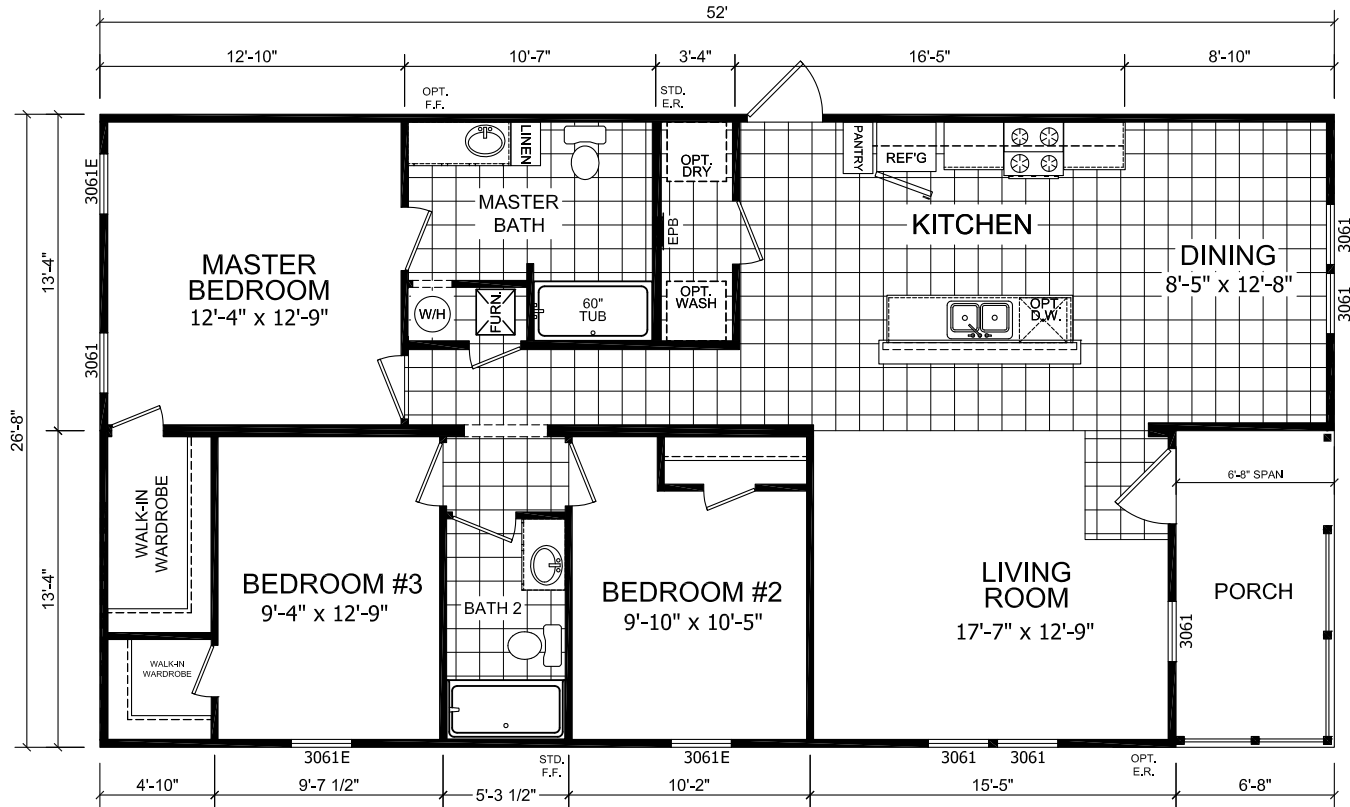

Lamong

Dutch Diamond - Lifestyle Series

1,404 SQ. FT. (Approximate) 3 Bedroom, 1 Bath

Last Updated: 2-11-22

FACTORY EXPO HOME CENTERS
6855 West 700 South
Topeka, IN 46571

FactoryDirectMobileHomes.com | 1-800-581-5380