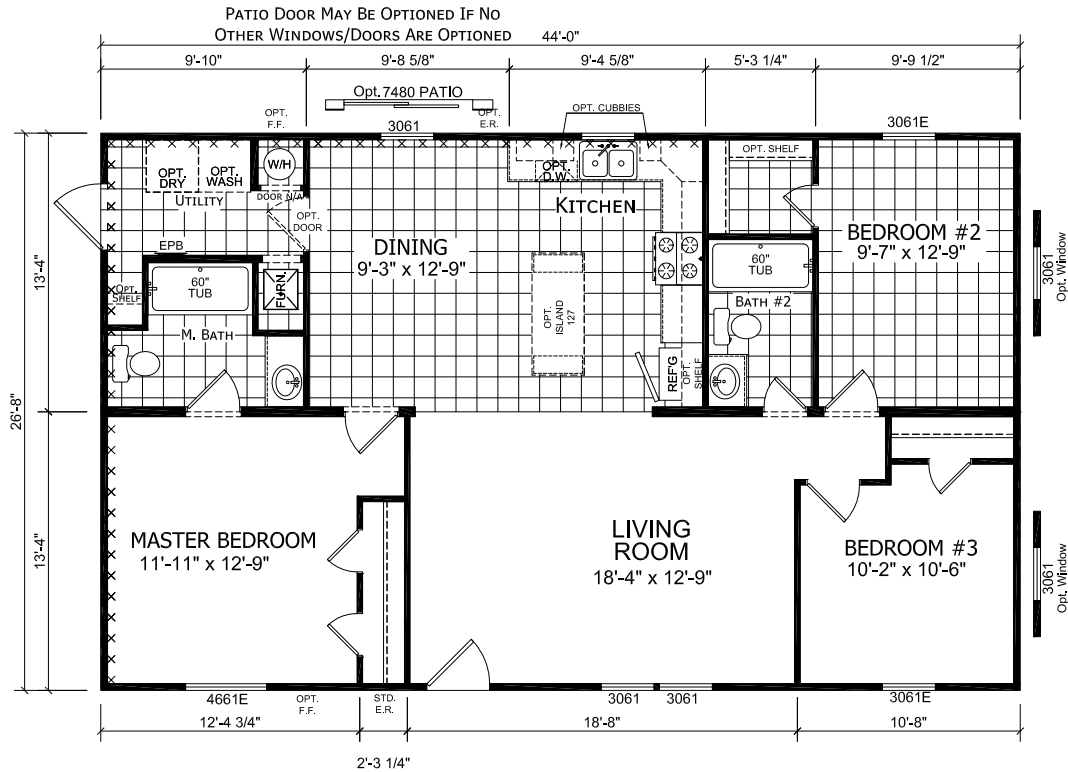

# Lake Terrace

Dutch Edge II Multi-Section Series

1,173 SQ. FT. (Approximate) 3 Bedroom, 2 Bath

Last Updated: 2-14-22

**CHAMPION HOMES CENTER**  
6855 West 700 South  
Topeka, IN 46571

**FactoryDirectMobileHomes.com | 1-800-581-5380**