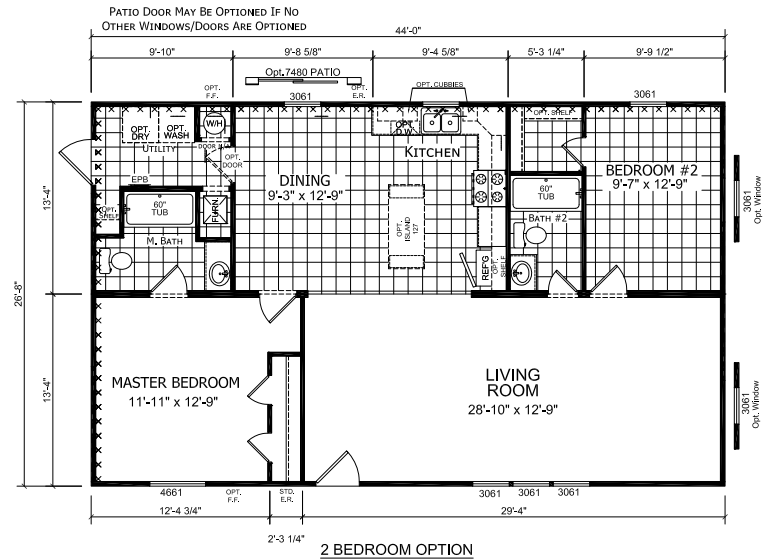

Lake Terrace

Dutch Edge II Multi-Section Series

1,173 SQ. FT. (Approximate) 3 Bedroom, 2 Bath

Last Updated: 2-14-22

FACTORY EXPO HOME CENTERS
6855 West 700 South
Topeka, IN 46571

FactoryDirectMobileHomes.com | 1-800-581-5380