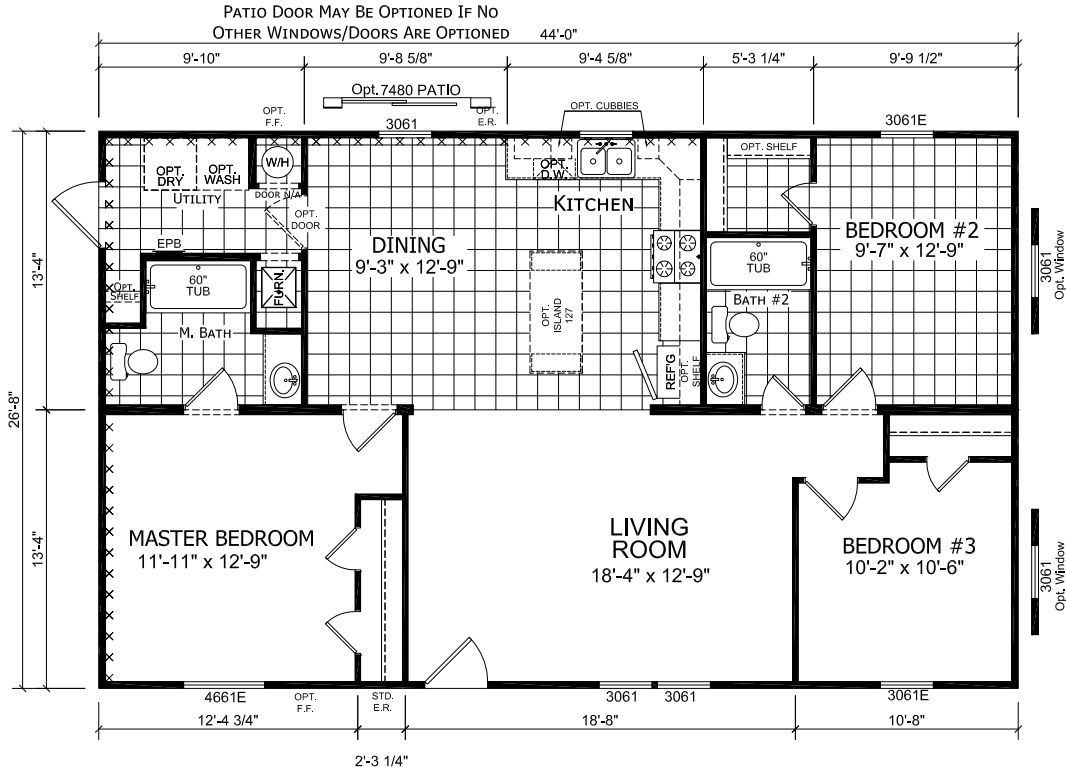

Lake Terrace

Dutch Edge II Multi-Section Series

1,173 SQ. FT. (Approximate) 3 Bedroom, 2 Bath

Last Updated: 2-14-22

FACTORY EXPO HOME CENTERS
6855 West 700 South
Topeka, IN 46571

FactoryDirectMobileHomes.com | 1-800-581-5380