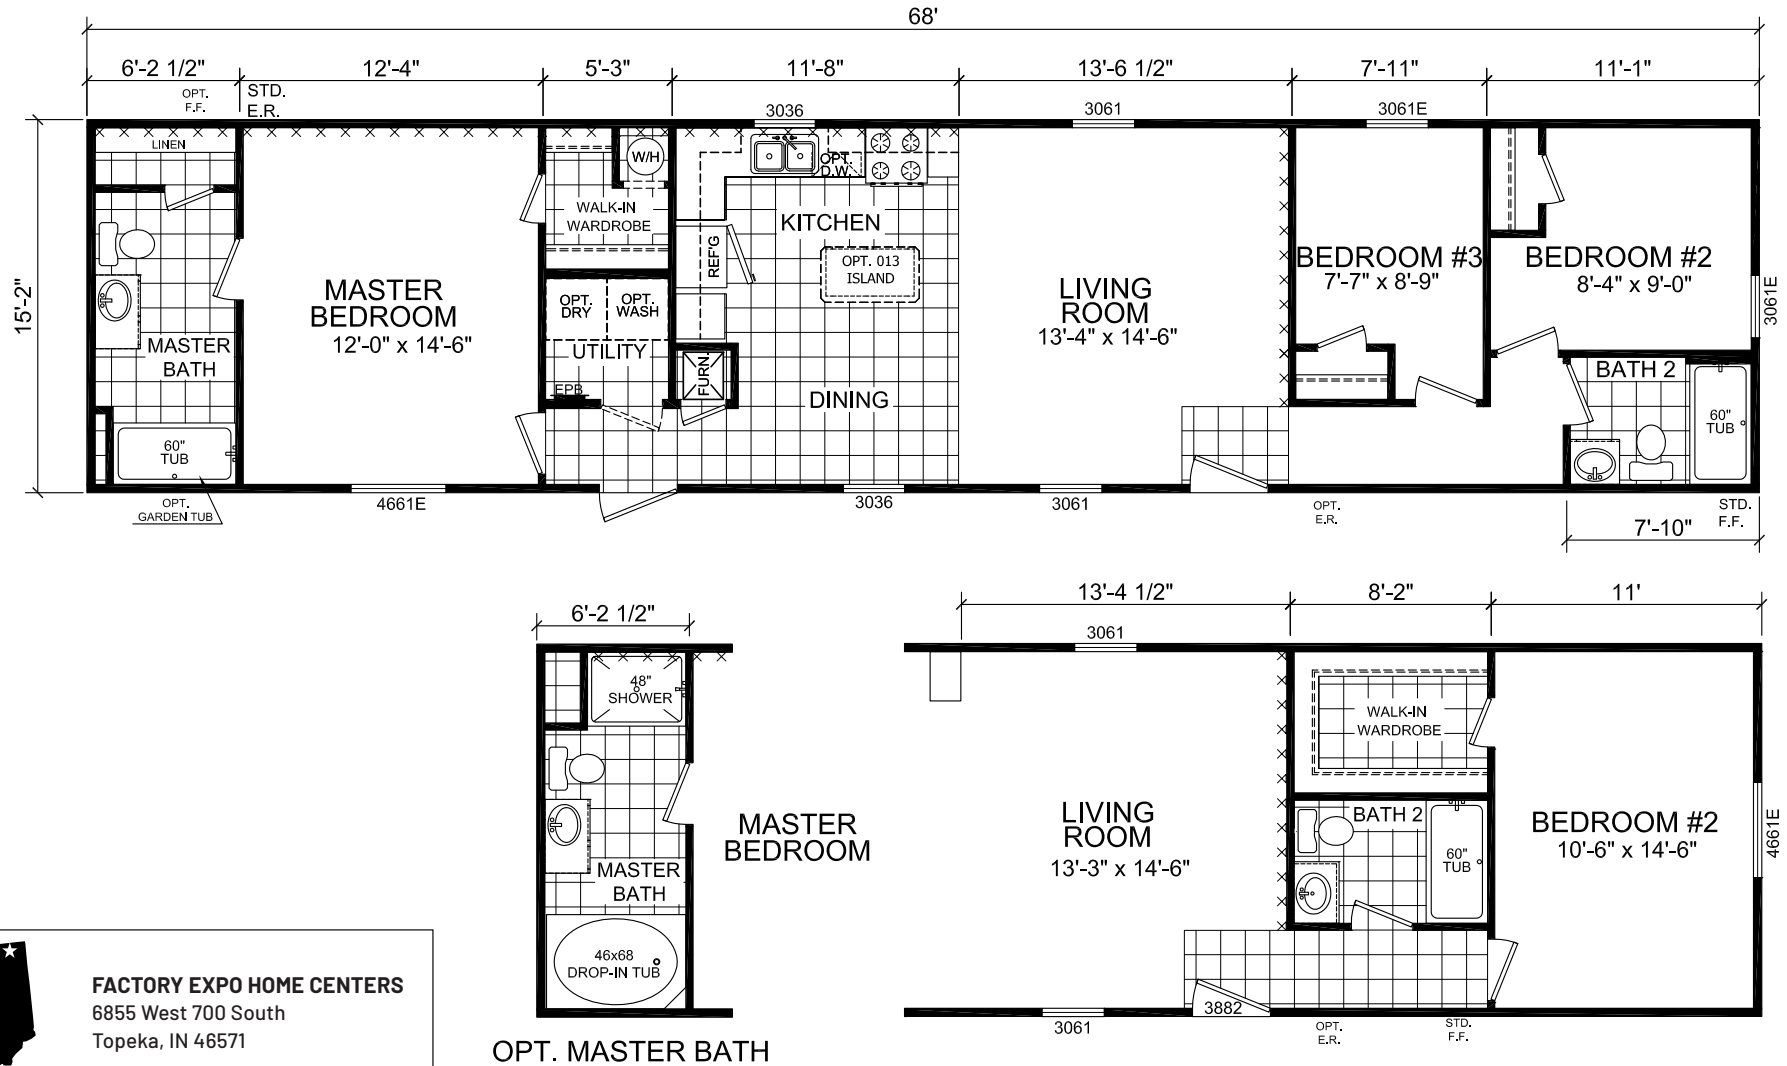

LaSalle

Dutch Diamond II Series

1,033 SQ. FT. (Approximate) 3 Bedroom, 2 Bath

Last Updated: 2-11-22

FACTORY EXPO HOME CENTERS
 6855 West 700 South
 Topeka, IN 46571

OPT. MASTER BATH

FactoryDirectMobileHomes.com | 1-800-581-5380