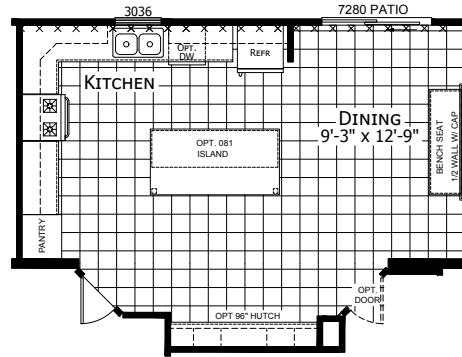

Kimmell

Dutch Diamond - Multi-Section Series

1,493 SQ. FT. (Approximate) 3 Bedroom, 2 Bath

Last Updated: 2-11-22

OPTION ULTIMATE KITCHEN 2

OPTION BOOTH SEAT

OPTION DOUBLE ISLAND

FACTORY EXPO HOME CENTERS
 6855 West 700 South
 Topeka, IN 46571