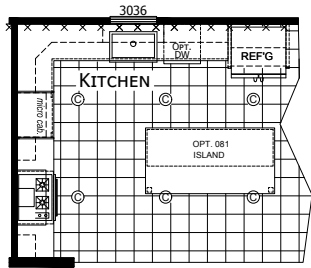

Kimmell

Dutch Diamond - Multi-Section Series

1,493 SQ. FT. (Approximate) 3 Bedroom, 2 Bath

Last Updated: 2-11-22

OPTION ULTIMATE KITCHEN 2

OPTION BOOTH SEAT

OPTION DOUBLE ISLAND

FACTORY EXPO HOME CENTERS
 6855 West 700 South
 Topeka, IN 46571