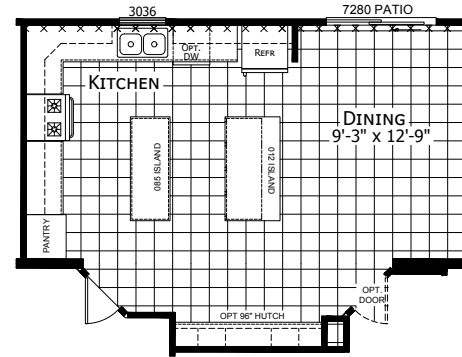

Kimmell

Dutch Diamond - Multi-Section Series

1,493 SQ. FT. (Approximate) 3 Bedroom, 2 Bath

Last Updated: 2-11-22

OPTION ULTIMATE KITCHEN 2

OPTION BOOTH SEAT

OPTION DOUBLE ISLAND

FACTORY EXPO HOME CENTERS
 6855 West 700 South
 Topeka, IN 46571