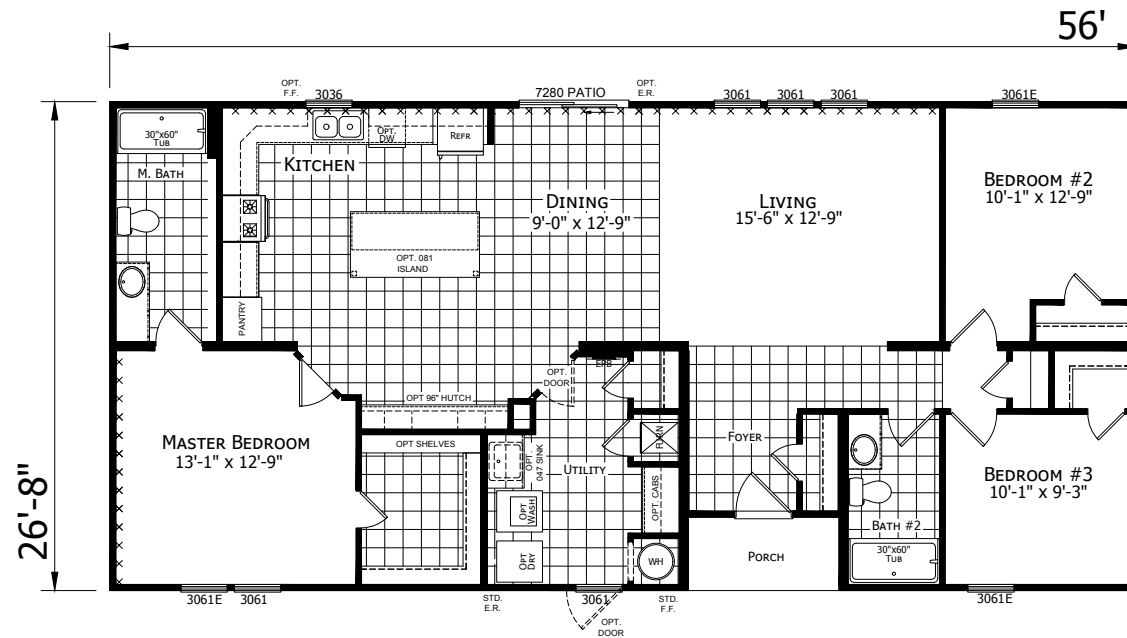

Kimmell

Dutch Diamond - Multi-Section Series

1,493 SQ. FT. (Approximate) 3 Bedroom, 2 Bath

Last Updated: 2-11-22

OPTION ULTIMATE KITCHEN 2

OPTION BOOTH SEAT

OPTION DOUBLE ISLAND

FACTORY EXPO HOME CENTERS
 6855 West 700 South
 Topeka, IN 46571