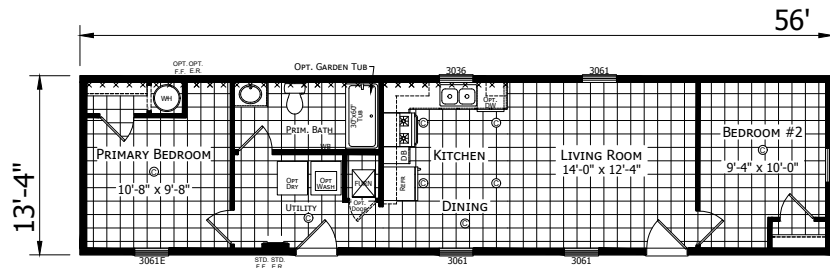

# Kentland

Dutch Aspire - Single Section Series

747 SQ. FT. (Approximate) 2 Bedroom, 1 Bath

Last Updated: 10-16-23

**CHAMPION HOMES CENTER**  
6855 West 700 South  
Topeka, IN 46571

**FactoryDirectMobileHomes.com | 1-800-581-5380**