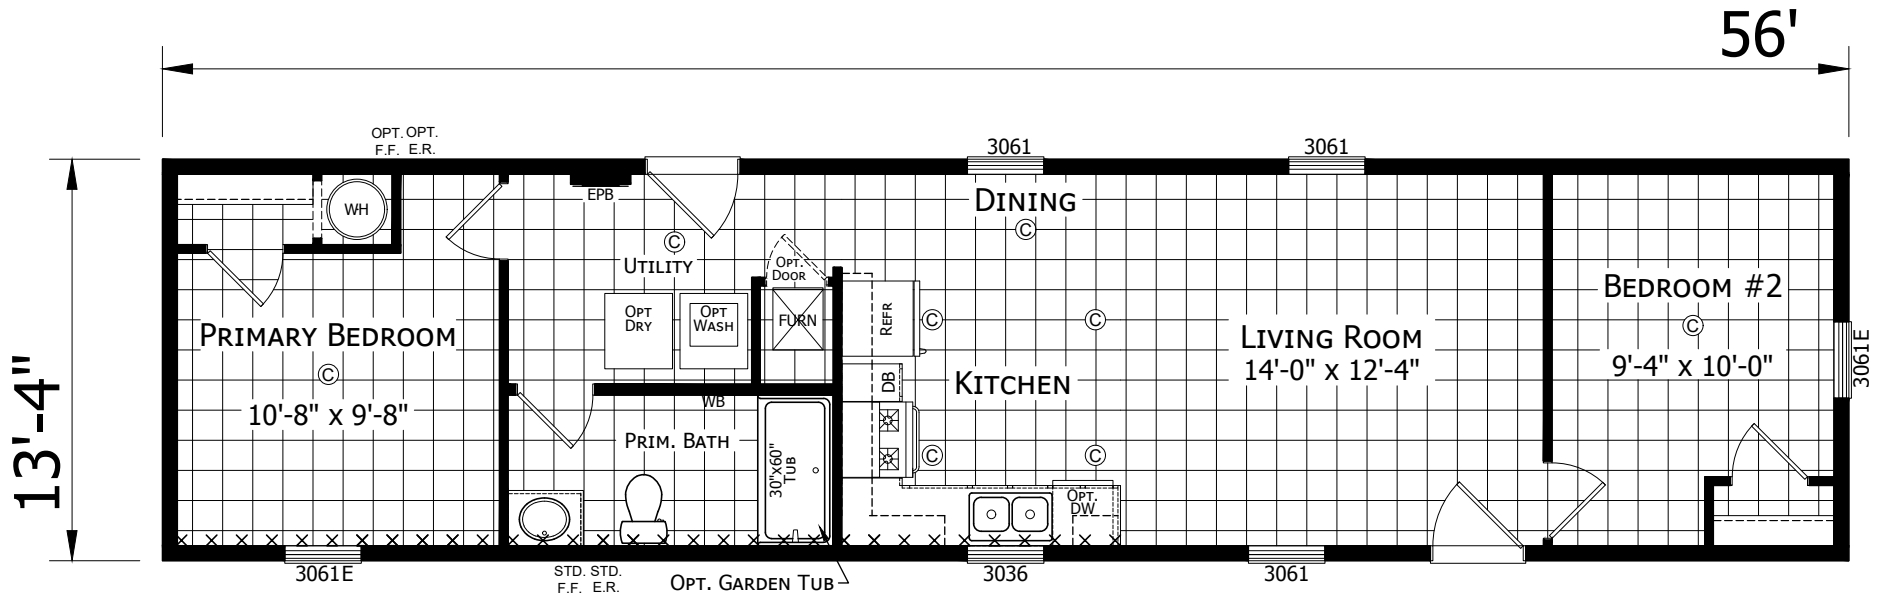

# Kentland

Dutch Aspire - Single Section Series

747 SQ. FT. (Approximate) 2 Bedroom, 1 Bath

Last Updated: 10-16-23

**CHAMPION HOMES CENTER**  
6855 West 700 South  
Topeka, IN 46571

**FactoryDirectMobileHomes.com | 1-800-581-5380**