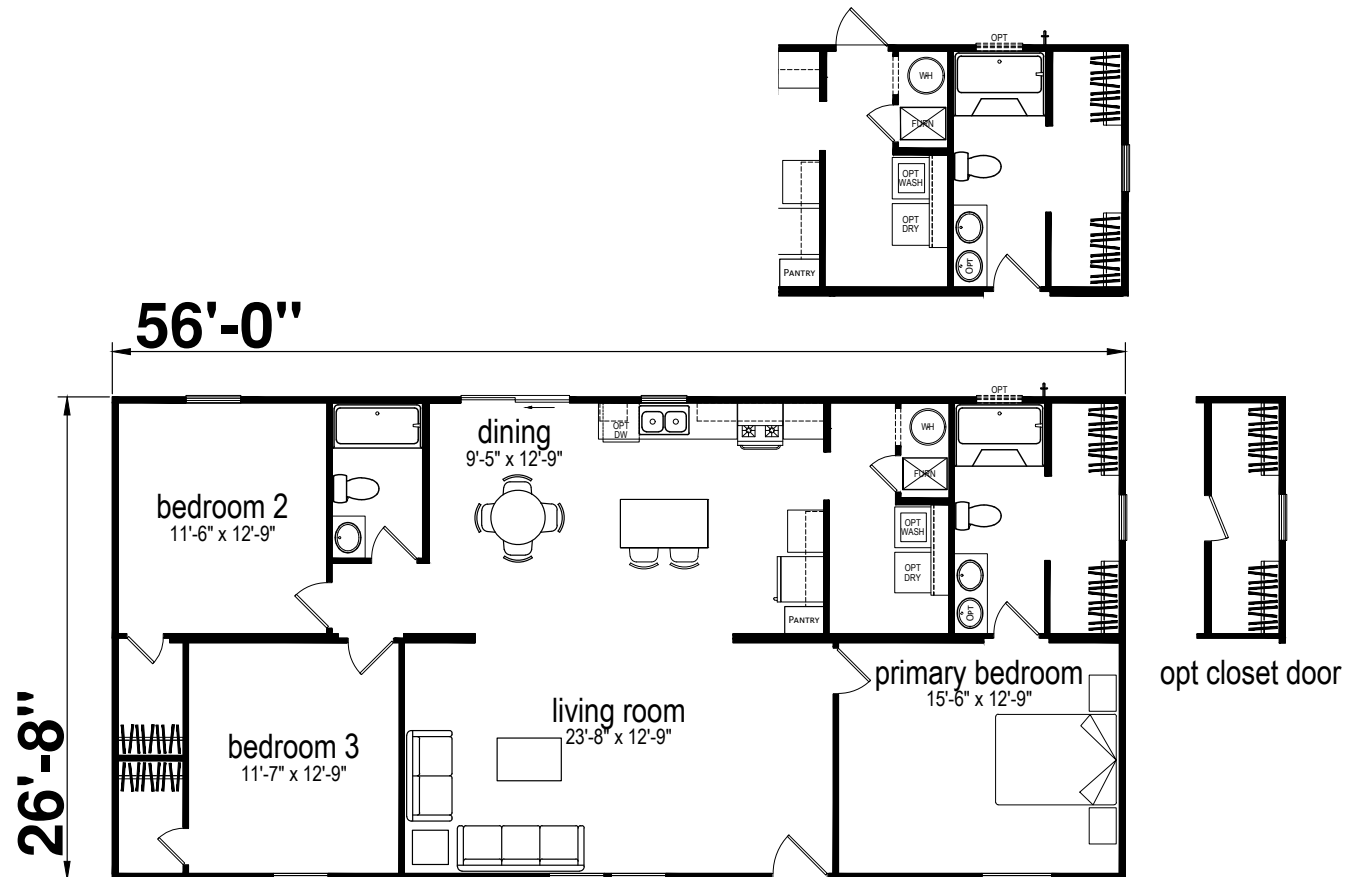

# Kayenta

Prime Series

1493 SQ. FT. (Approximate) 3 Bedroom, 2 Bath

Last Updated: 11-25-24

**CHAMPION HOMES CENTER**  
6855 West 700 South  
Topeka, IN 46571

**FactoryDirectMobileHomes.com | 1-800-581-5380**