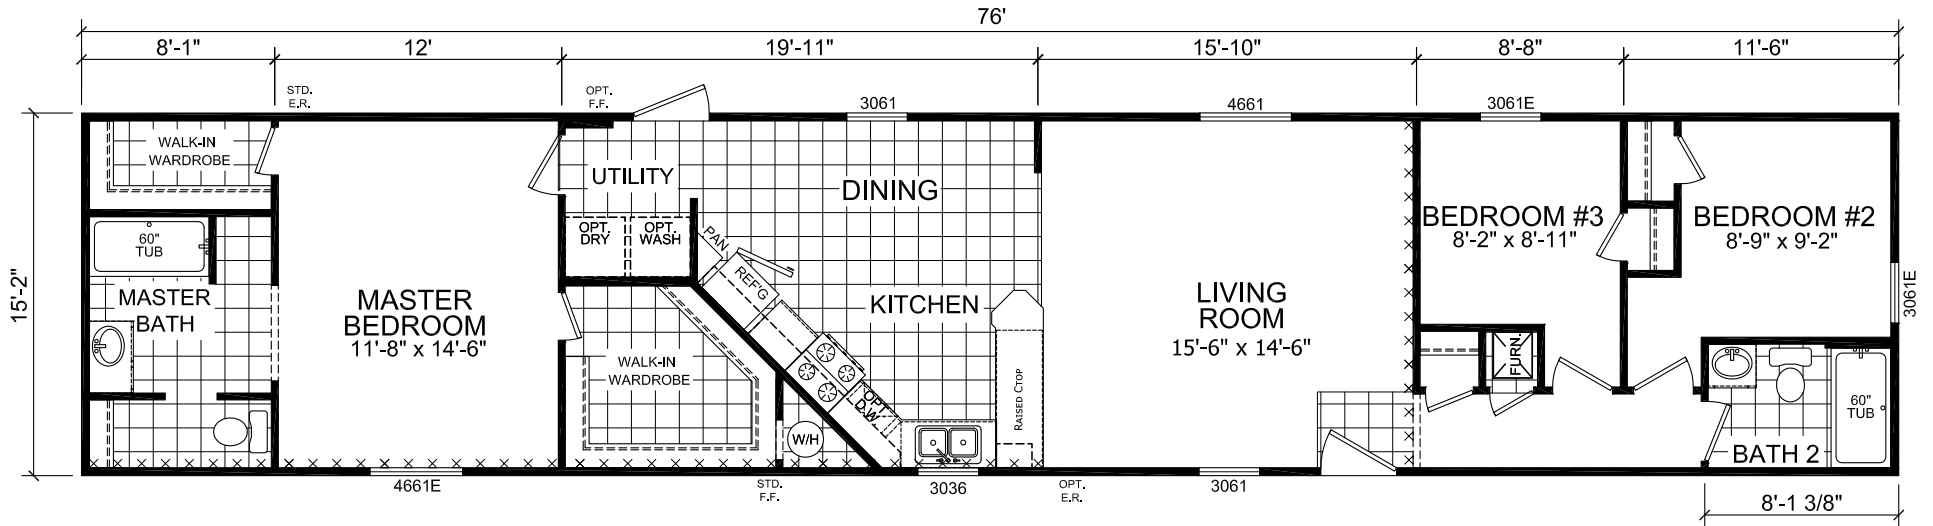

Kanwaka

Dutch Diamond II Series

1,153 SQ. FT. (Approximate) 3 Bedroom, 2 Bath

Last Updated: 2-9-23

FACTORY EXPO HOME CENTERS
 6855 West 700 South
 Topeka, IN 46571

FactoryDirectMobileHomes.com | 1-800-581-5380