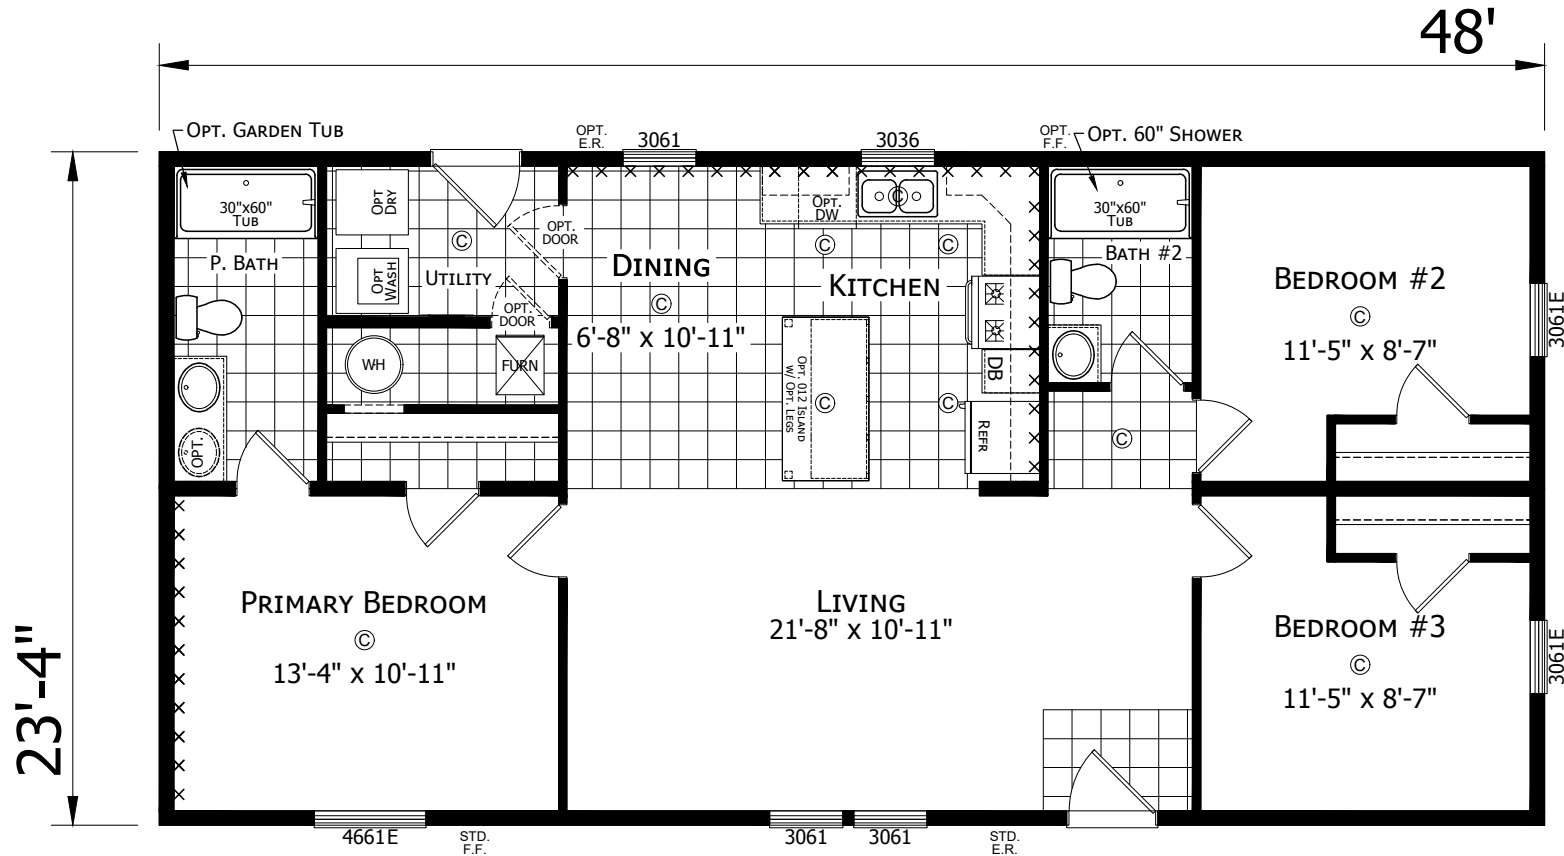

Jimmerson

Dutch Aspire - Multi-Section Series

1,120 SQ. FT. (Approximate) 3 Bedroom, 2 Bath

CHAMPION
HOMES CENTER

Last Updated: 2-8-24

CHAMPION HOMES CENTER
6855 West 700 South
Topeka, IN 46571

FactoryDirectMobileHomes.com | 1-800-581-5380