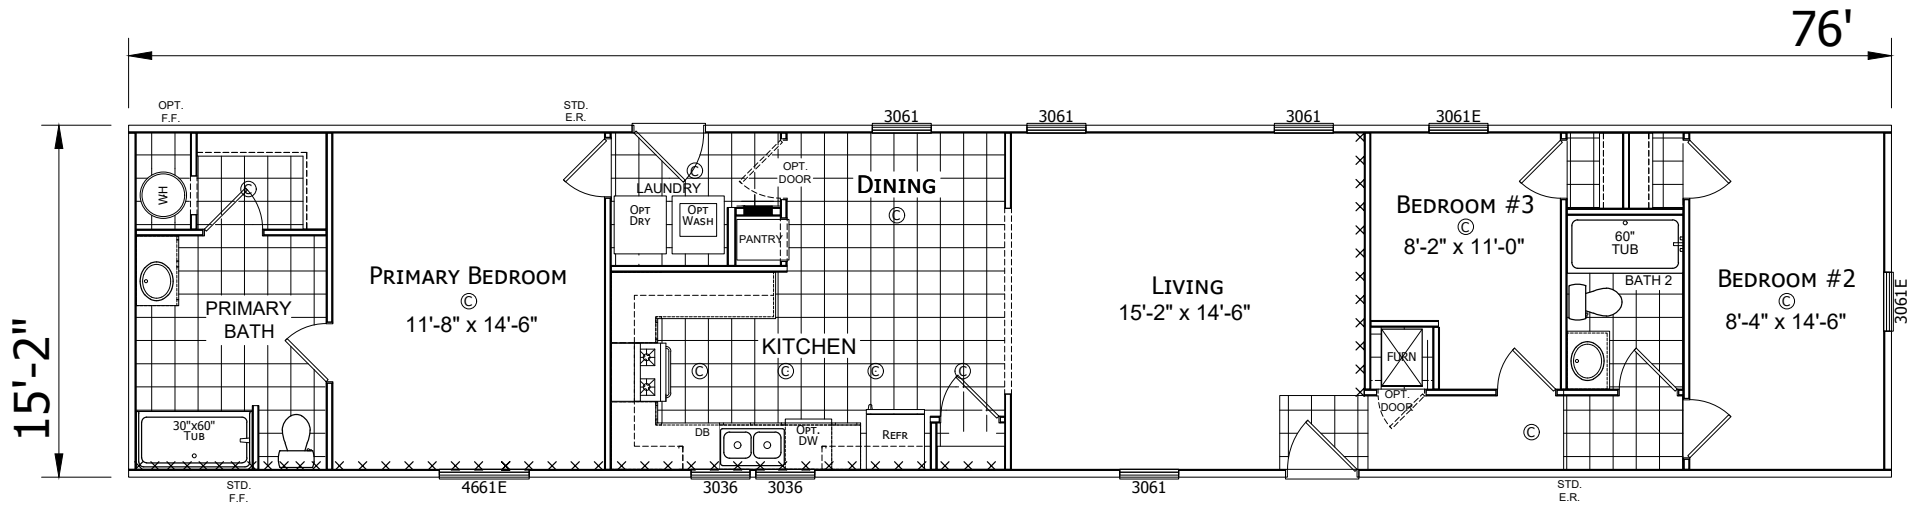

Holdrege

Dutch Aspire - Single Section Series

1,153 SQ. FT. (Approximate) 3 Bedroom, 2 Bath

Last Updated: 1-13-25

CHAMPION HOMES CENTER
 6855 West 700 South
 Topeka, IN 46571

FactoryDirectMobileHomes.com | 1-800-581-5380