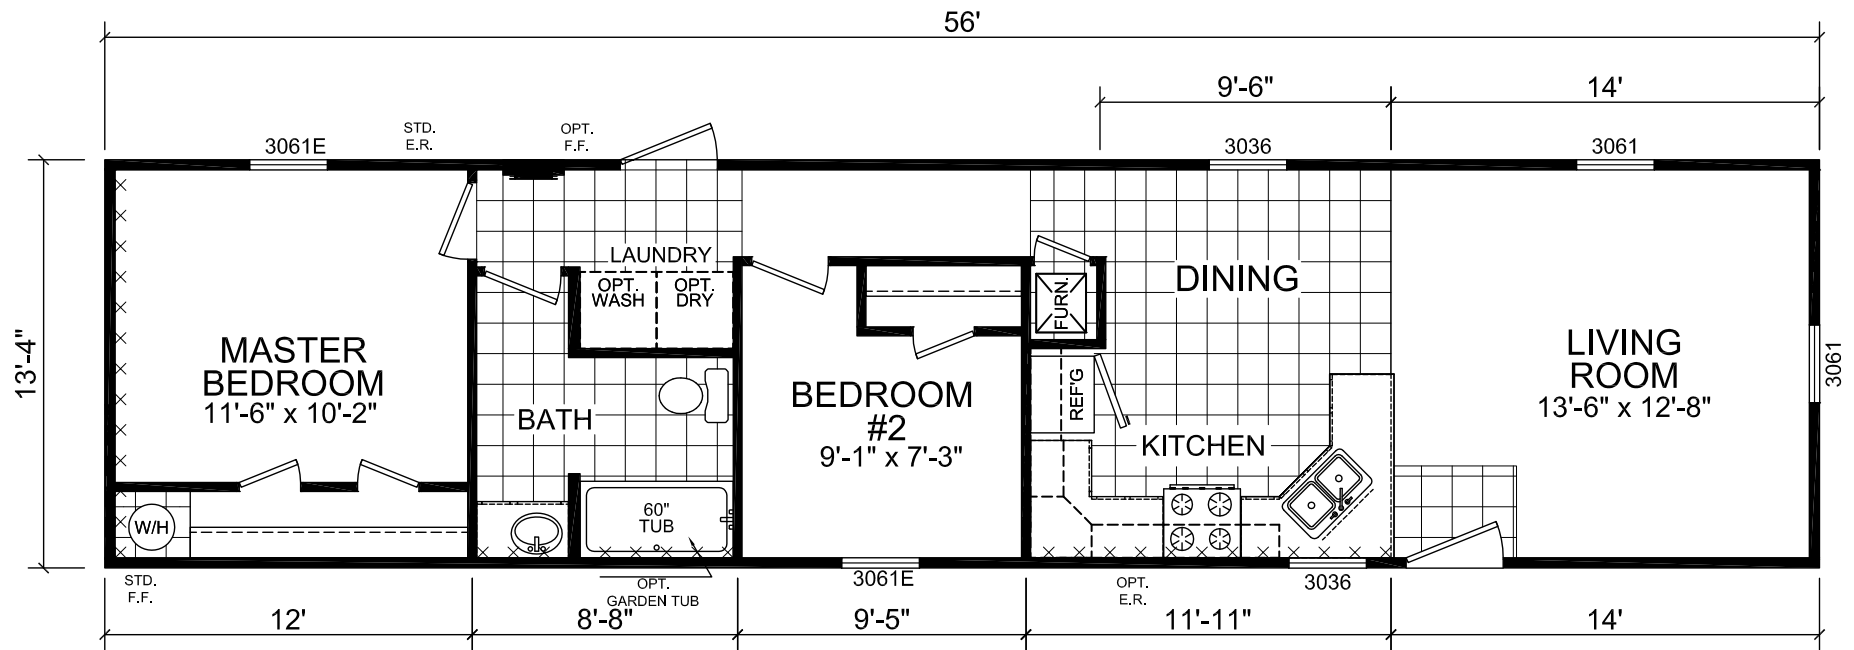

Highwood

Dutch Diamond II Series

746 SQ. FT. (Approximate) 2 Bedroom, 1 Bath

Last Updated: 2-11-22

FACTORY EXPO HOME CENTERS
 6855 West 700 South
 Topeka, IN 46571

FactoryDirectMobileHomes.com | 1-800-581-5380