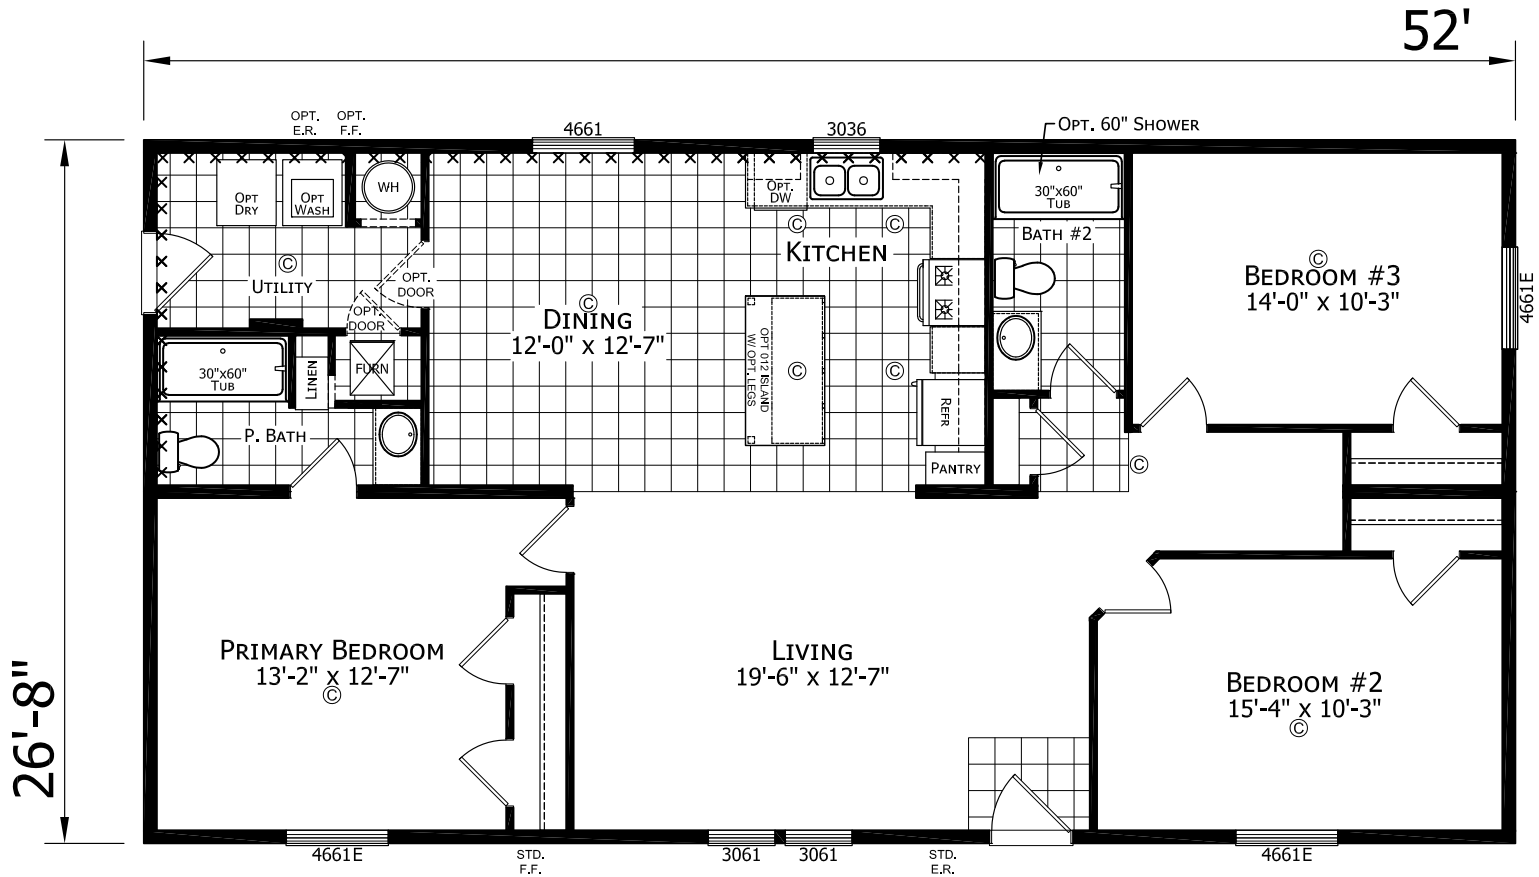

Higgins

Dutch Aspire - Multi-Section Series

1,387 SQ. FT. (Approximate) 3 Bedroom, 2 Bath

CHAMPION
HOMES CENTER

Last Updated: 2-8-24

CHAMPION HOMES CENTER
6855 West 700 South
Topeka, IN 46571

FactoryDirectMobileHomes.com | 1-800-581-5380