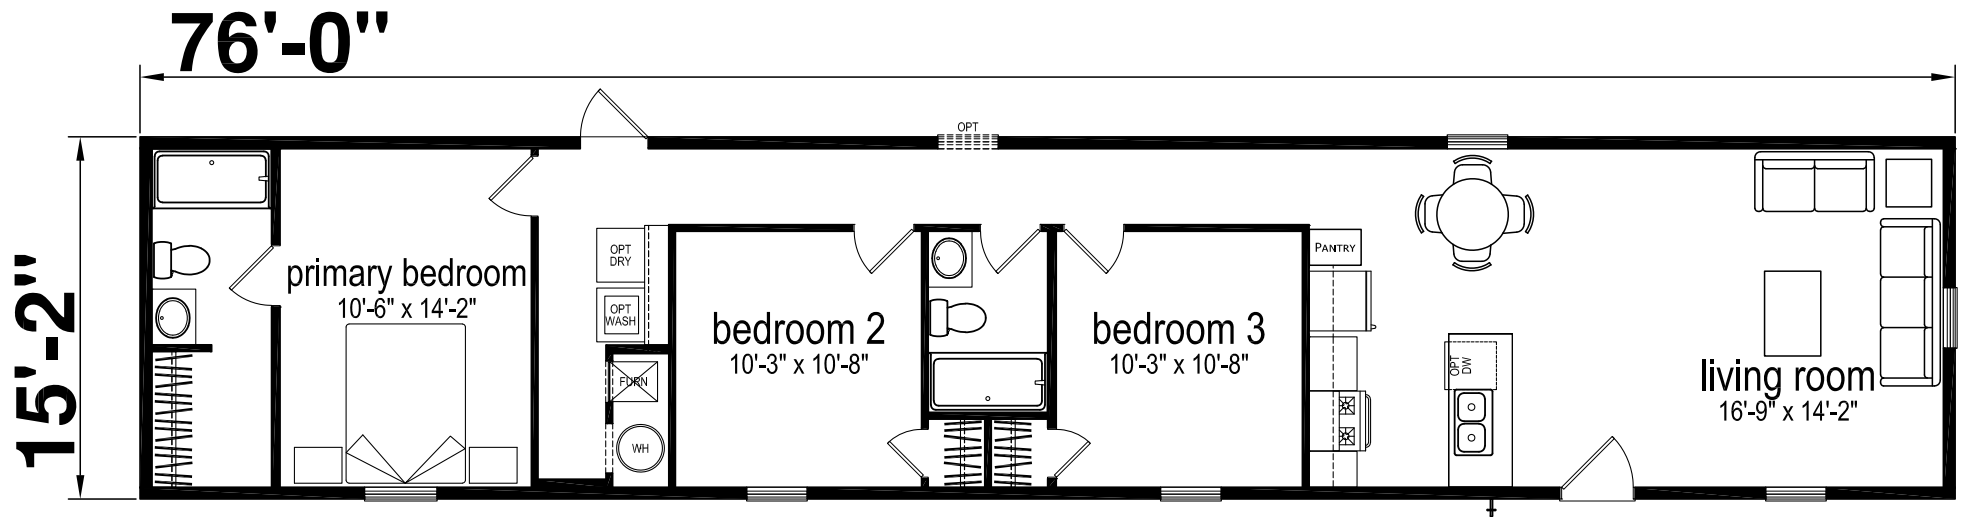

Hessville

Prime Series

1,533 SQ. FT. (Approximate) 3 Bedroom, 2 Bath

CHAMPION[®]
HOMES CENTER

Last Updated: 2-13-24

CHAMPION HOMES CENTER
6855 West 700 South
Topeka, IN 46571

FactoryDirectMobileHomes.com | 1-800-581-5380