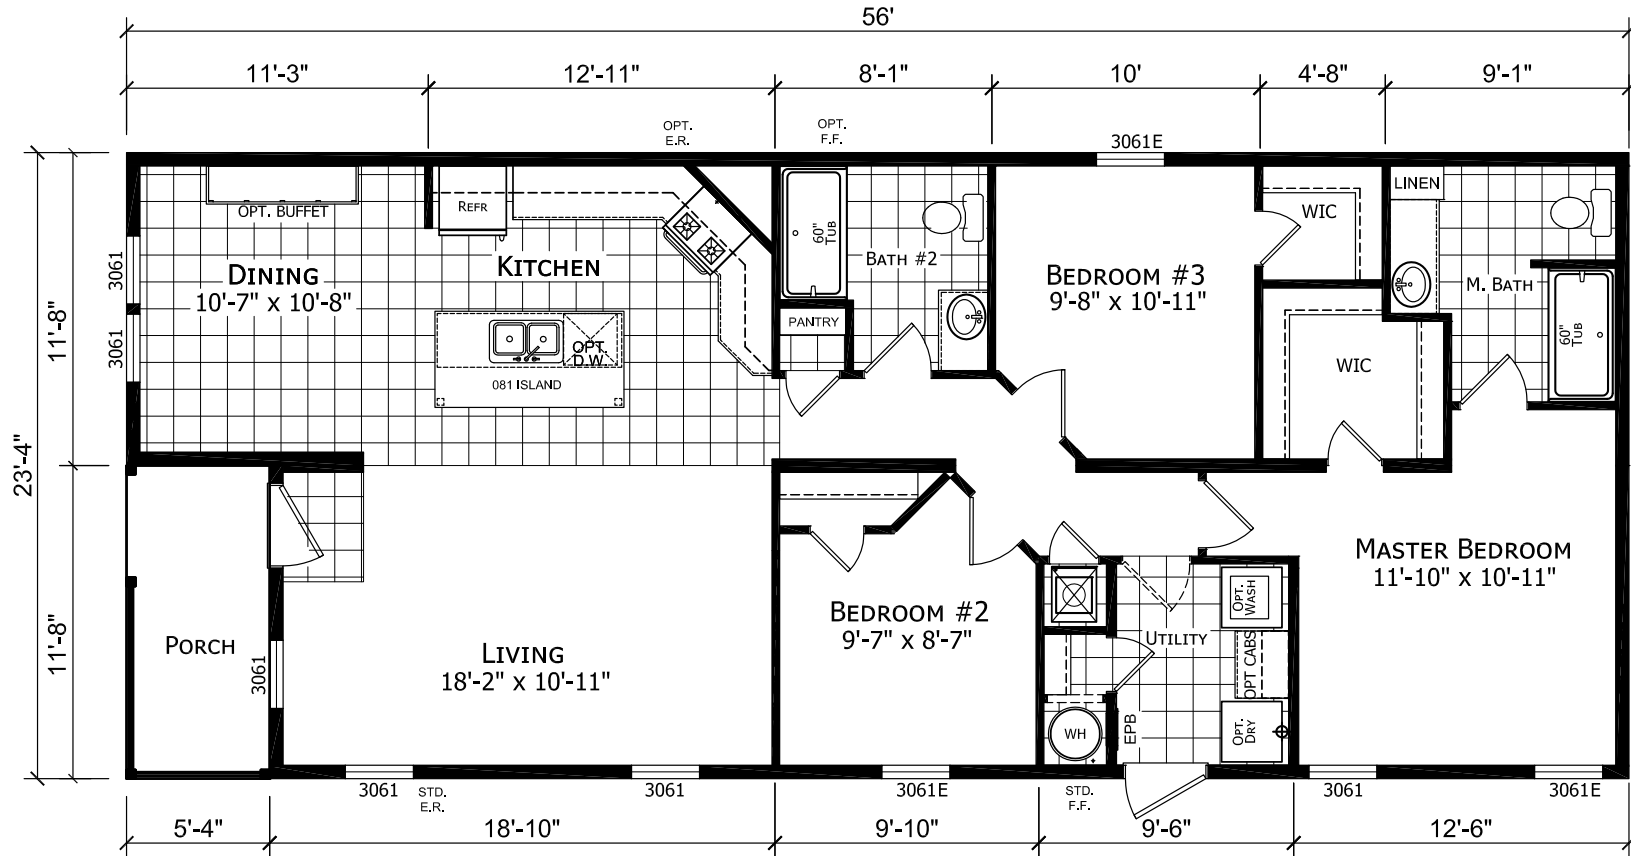

Harmonie

Dutch Diamond - Multi-Section Series

1,244 SQ. FT. (Approximate) 3 Bedroom, 2 Bath

Last Updated: 2-11-22

FACTORY EXPO HOME CENTERS
 6855 West 700 South
 Topeka, IN 46571

FactoryDirectMobileHomes.com | 1-800-581-5380