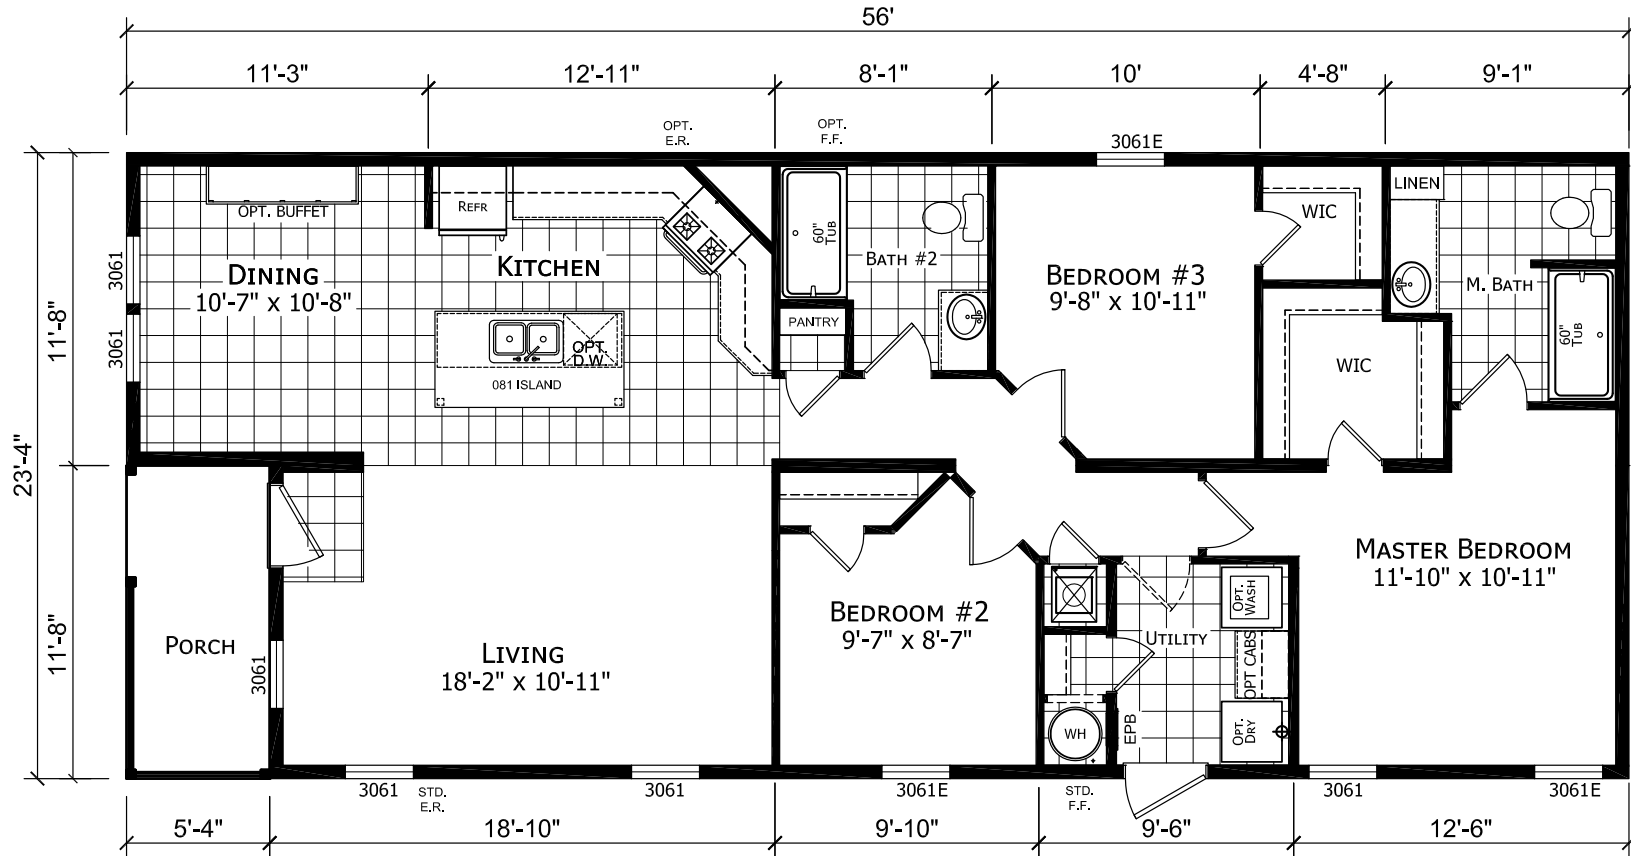

Harmonie

Dutch Diamond - Multi-Section Series

1,244 SQ. FT. (Approximate) 3 Bedroom, 2 Bath

Last Updated: 2-11-22

CHAMPION HOMES CENTER
6855 West 700 South
Topeka, IN 46571

FactoryDirectMobileHomes.com | 1-800-581-5380