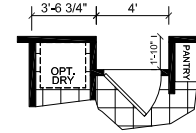

Gustin

Dutch Diamond - Multi-Section Series

1,314 SQ. FT. (Approximate) 3 Bedroom, 2 Bath

Last Updated: 3-8-22

OPTIONAL RECESSED ENTRY

OPTIONAL KITCHEN

OPTIONAL ULTIMATE KITCHEN 2

OPTIONAL ULTIMATE KITCHEN 3