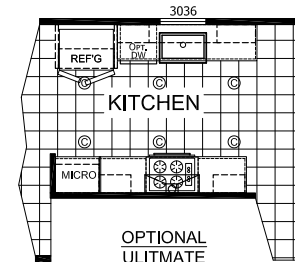

Gustin

Dutch Diamond - Multi-Section Series

1,314 SQ. FT. (Approximate) 3 Bedroom, 2 Bath

Last Updated: 3-8-22

OPTIONAL RECESSED ENTRY

OPTIONAL KITCHEN

OPTIONAL ULTIMATE KITCHEN 2

OPTIONAL ULTIMATE KITCHEN 3