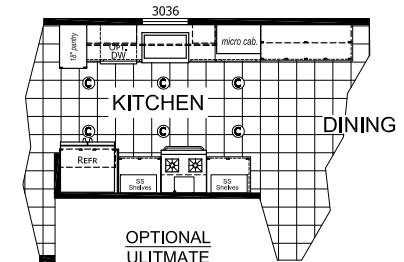

Gustin

Dutch Diamond - Multi-Section Series

1,314 SQ. FT. (Approximate) 3 Bedroom, 2 Bath

Last Updated: 3-8-22

OPTIONAL RECESSED ENTRY

OPTIONAL KITCHEN

OPTIONAL ULTIMATE KITCHEN 2

OPTIONAL ULTIMATE KITCHEN 3