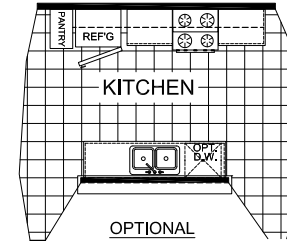

Gustin

Dutch Diamond - Multi-Section Series

1,314 SQ. FT. (Approximate) 3 Bedroom, 2 Bath

Last Updated: 3-8-22

OPTIONAL RECESSED ENTRY

OPTIONAL KITCHEN

OPTIONAL ULTIMATE KITCHEN 2

OPTIONAL ULTIMATE KITCHEN 3