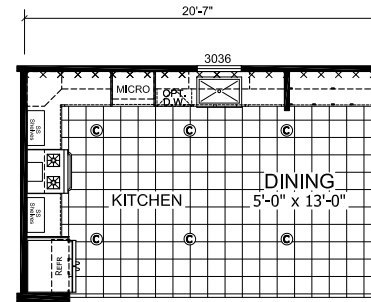

Grayling

Dutch Diamond - Multi-Section Series

1,180 SQ. FT. (Approximate) 3 Bedroom, 2 Bath

Last Updated: 3-8-22

ULTIMATE KITCHEN 3 OPTION

ULTIMATE KITCHEN 2 OPTION

END ENTRY OPTION

FACTORY EXPO HOME CENTERS
6855 West 700 South
Topeka, IN 46571