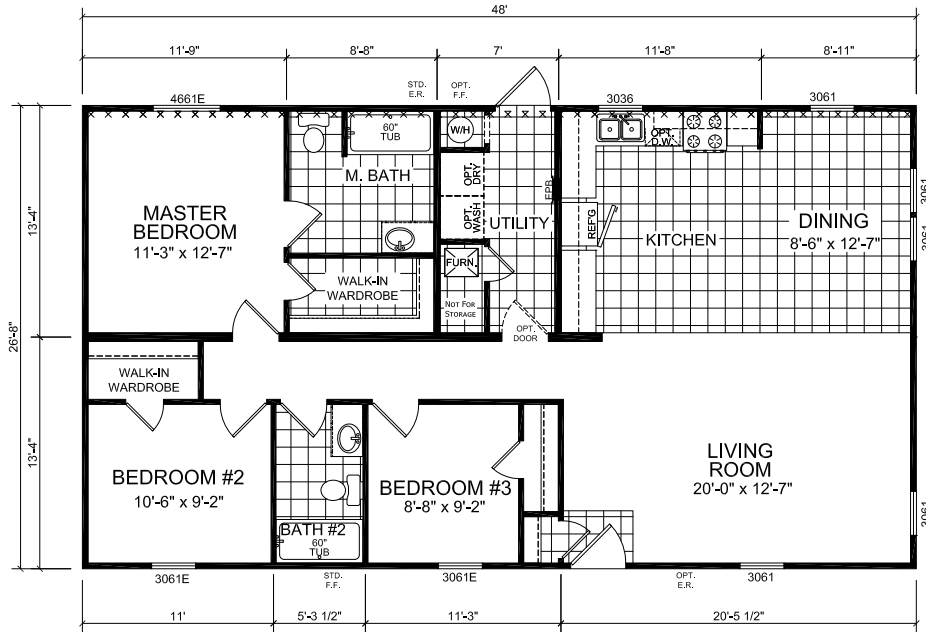

Grayling

Dutch Diamond - Multi-Section Series

1,180 SQ. FT. (Approximate) 3 Bedroom, 2 Bath

Last Updated: 3-8-22

ULTIMATE KITCHEN 3 OPTION

ULTIMATE KITCHEN 2 OPTION

END ENTRY OPTION

FACTORY EXPO HOME CENTERS
6855 West 700 South
Topeka, IN 46571