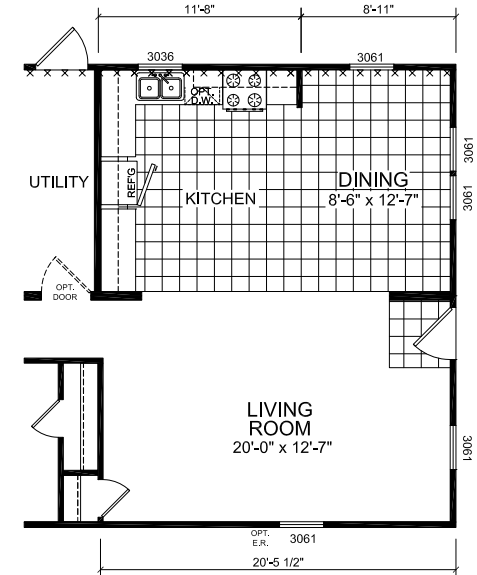

Grayling

Dutch Diamond - Multi-Section Series

1,180 SQ. FT. (Approximate) 3 Bedroom, 2 Bath

Last Updated: 3-8-22

ULTIMATE KITCHEN 3 OPTION

ULTIMATE KITCHEN 2 OPTION

END ENTRY OPTION

FACTORY EXPO HOME CENTERS
6855 West 700 South
Topeka, IN 46571