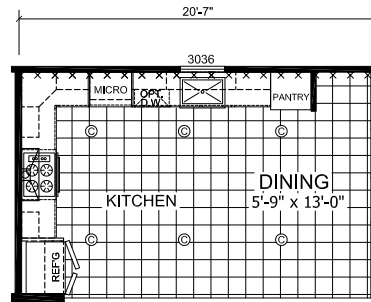

Grayling

Dutch Diamond - Multi-Section Series

1,180 SQ. FT. (Approximate) 3 Bedroom, 2 Bath

Last Updated: 3-8-22

ULTIMATE KITCHEN 3 OPTION

ULTIMATE KITCHEN 2 OPTION

END ENTRY OPTION

FACTORY EXPO HOME CENTERS
6855 West 700 South
Topeka, IN 46571