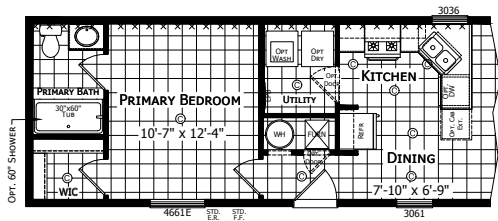

Grabill

Dutch Aspire - Single Section Series

880 SQ. FT. (Approximate) 3 Bedroom, 1 Bath

Last Updated: 10-16-23

OPT. REVERSE AISLE

2 BEDROOM OPTION

CHAMPION HOMES CENTER
6855 West 700 South
Topeka, IN 46571