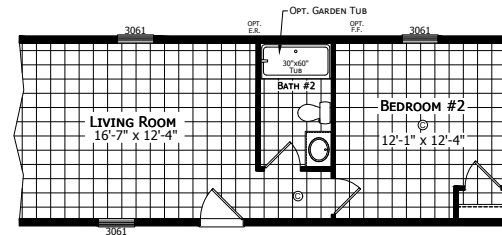

Grabill

Dutch Aspire - Single Section Series

880 SQ. FT. (Approximate) 3 Bedroom, 1 Bath

Last Updated: 10-16-23

OPT. REVERSE AISLE

2 BEDROOM OPTION

CHAMPION HOMES CENTER
6855 West 700 South
Topeka, IN 46571