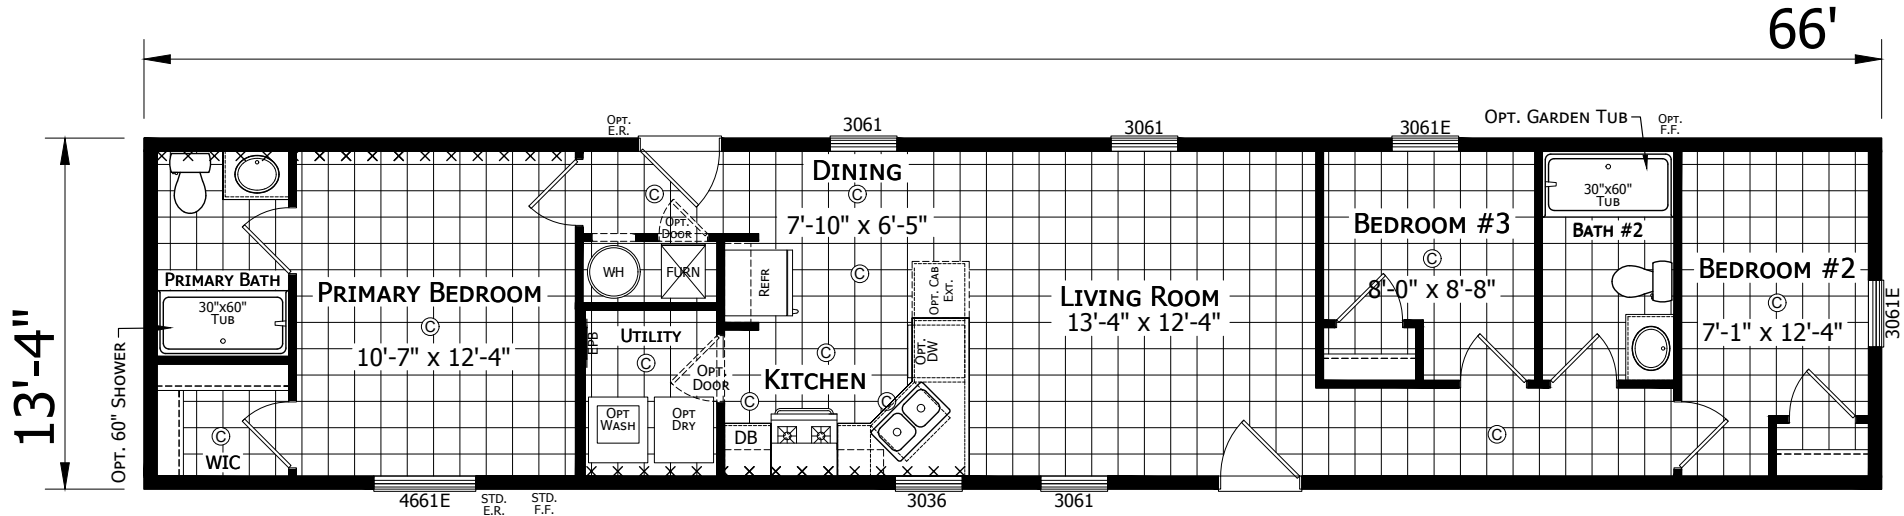

Grabill

Dutch Aspire - Single Section Series

880 SQ. FT. (Approximate) 3 Bedroom, 1 Bath

Last Updated: 10-16-23

OPT. REVERSE AISLE

2 BEDROOM OPTION

CHAMPION HOMES CENTER
6855 West 700 South
Topeka, IN 46571