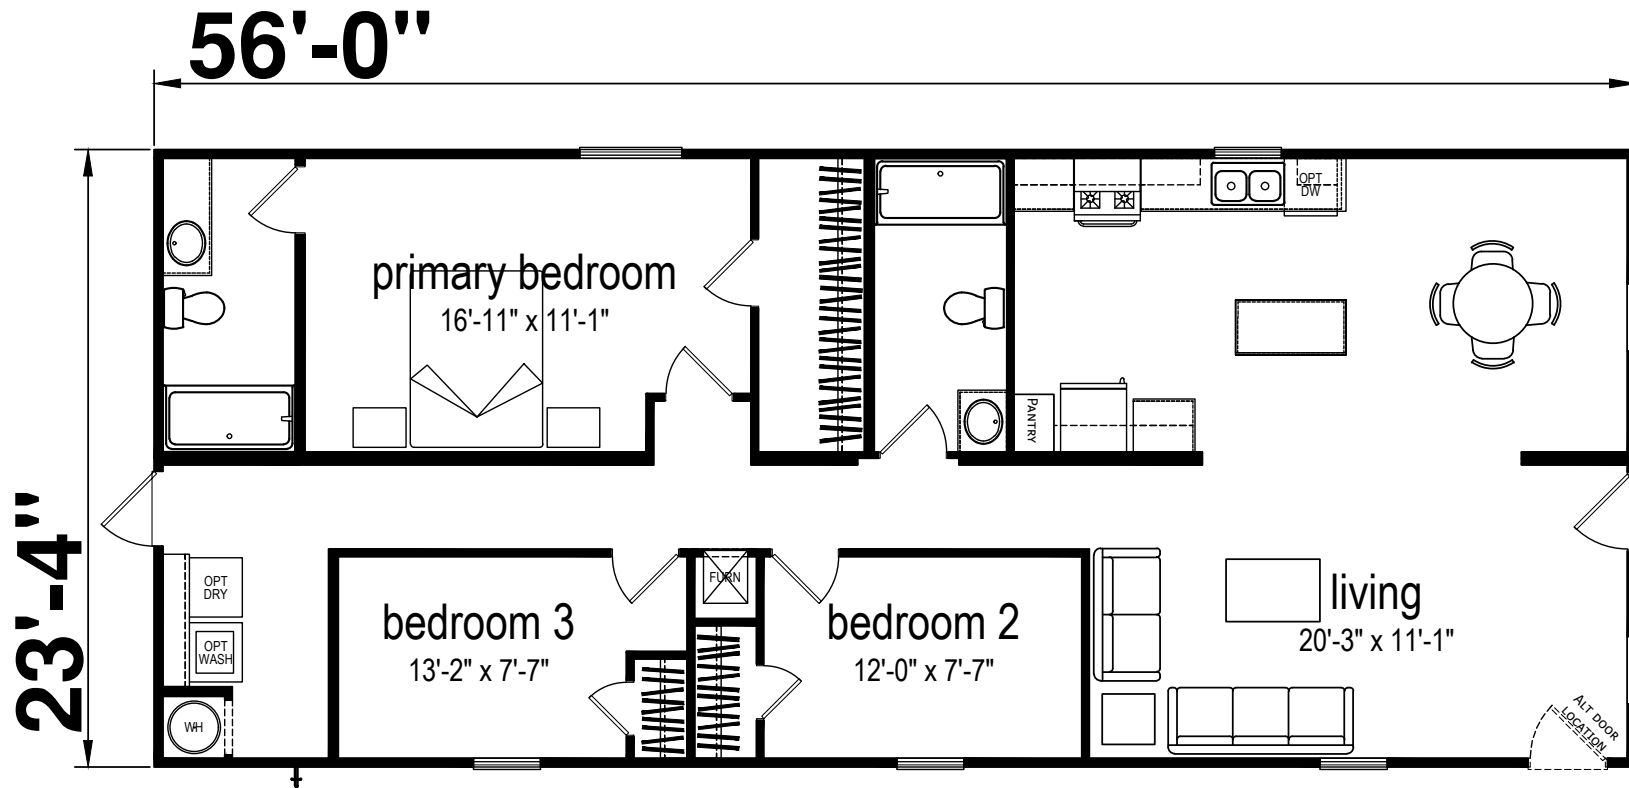

# Gostlin

Prime Series

1,307 SQ. FT. (Approximate) 3 Bedroom, 2 Bath

CHAMPION  
HOMES CENTER

Last Updated: 2-13-24

CHAMPION HOMES CENTER  
6855 West 700 South  
Topeka, IN 46571

FactoryDirectMobileHomes.com | 1-800-581-5380