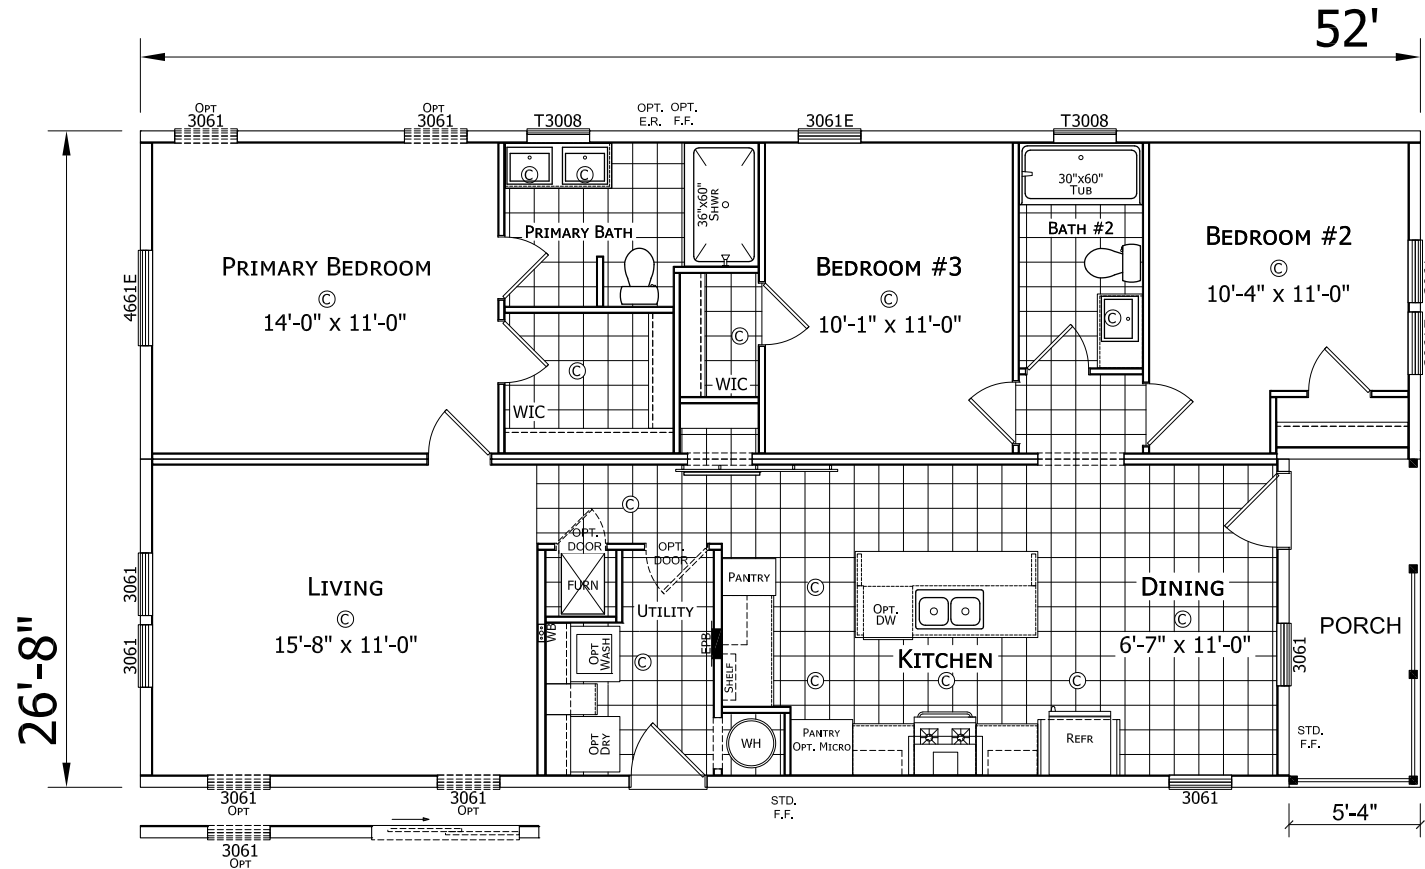

Goodwyn

Dutch Aspire - Multi-Section Series

1,316 SQ. FT. (Approximate) 3 Bedroom, 2 Bath

Last Updated: 6-18-26

CHAMPION HOMES CENTER
6855 West 700 South
Topeka, IN 46571

FactoryDirectMobileHomes.com | 1-800-581-5380