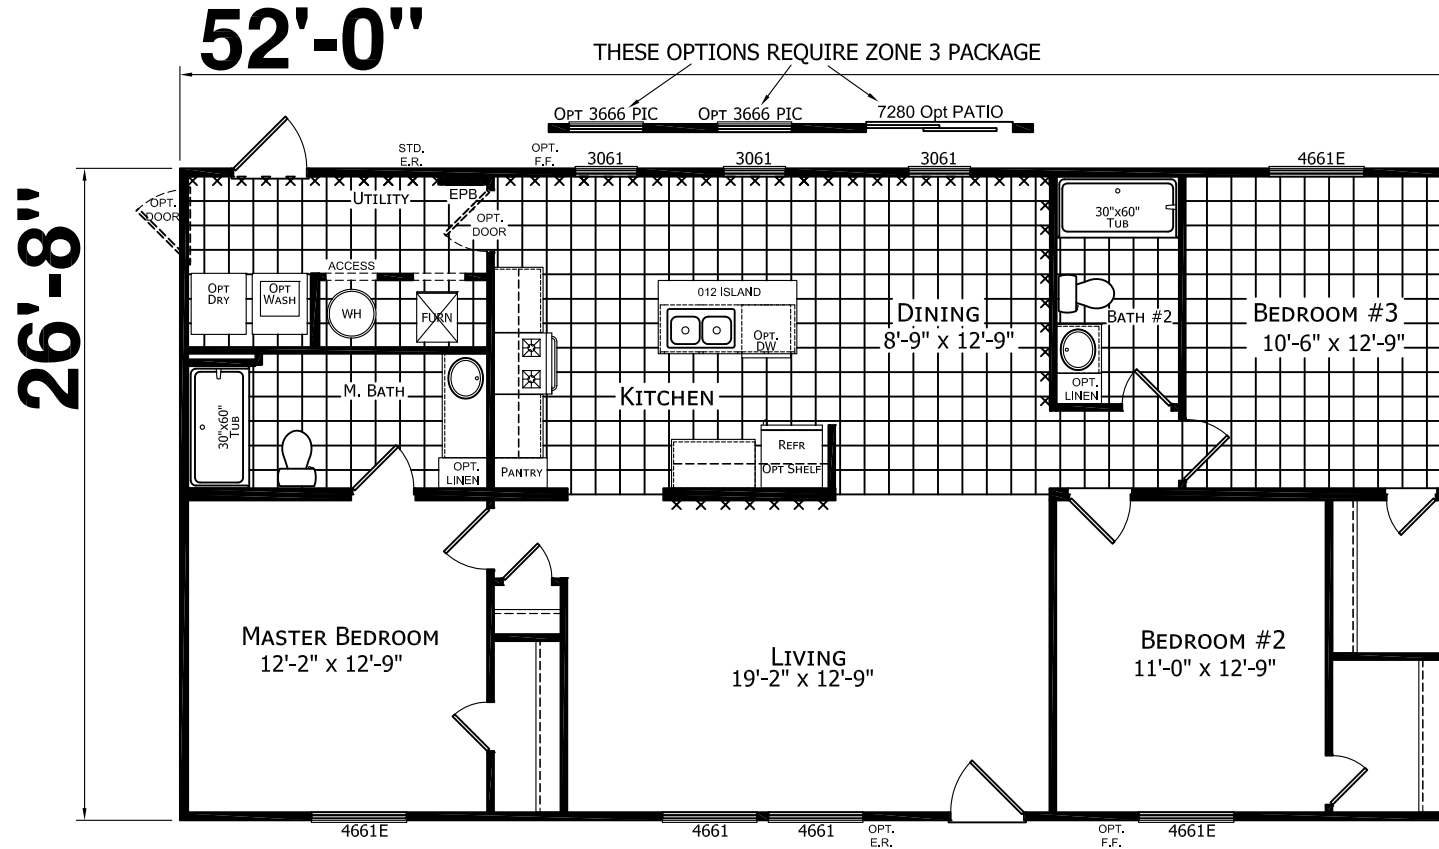

# Garver

Dutch Edge II Multi-Section Series

1,386 SQ. FT. (Approximate) 3 Bedroom, 2 Bath

Last Updated: 2-14-22

**FACTORY EXPO HOME CENTERS**  
6855 West 700 South  
Topeka, IN 46571

**FactoryDirectMobileHomes.com | 1-800-581-5380**