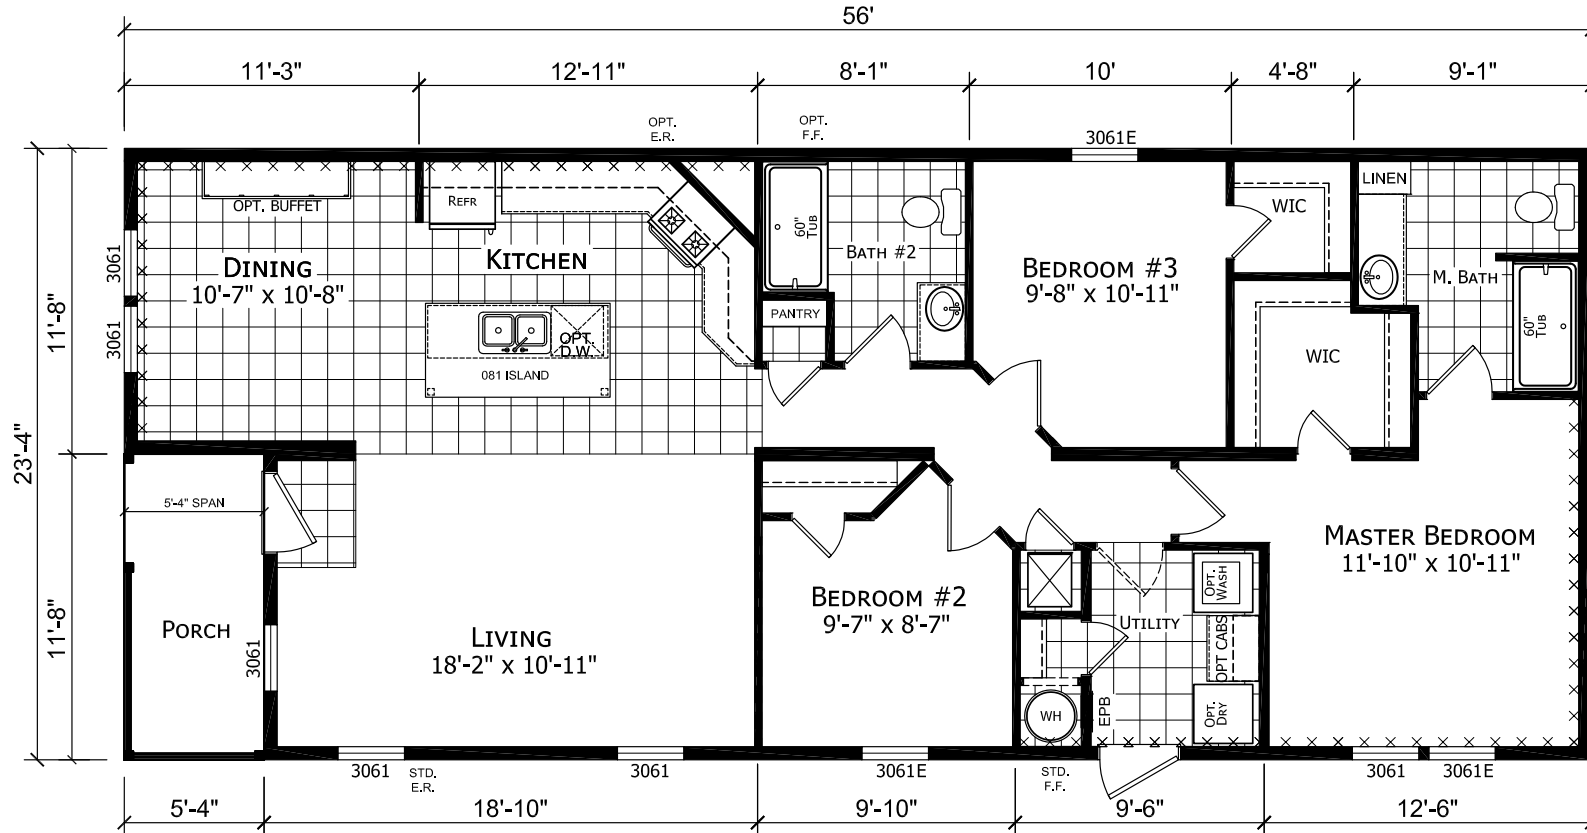

Gadsden

Dutch Diamond - Multi-Section Series

1,120 SQ. FT. (Approximate) 3 Bedroom, 2 Bath

Last Updated: 2-11-22

FACTORY EXPO HOME CENTERS
 6855 West 700 South
 Topeka, IN 46571

FactoryDirectMobileHomes.com | 1-800-581-5380