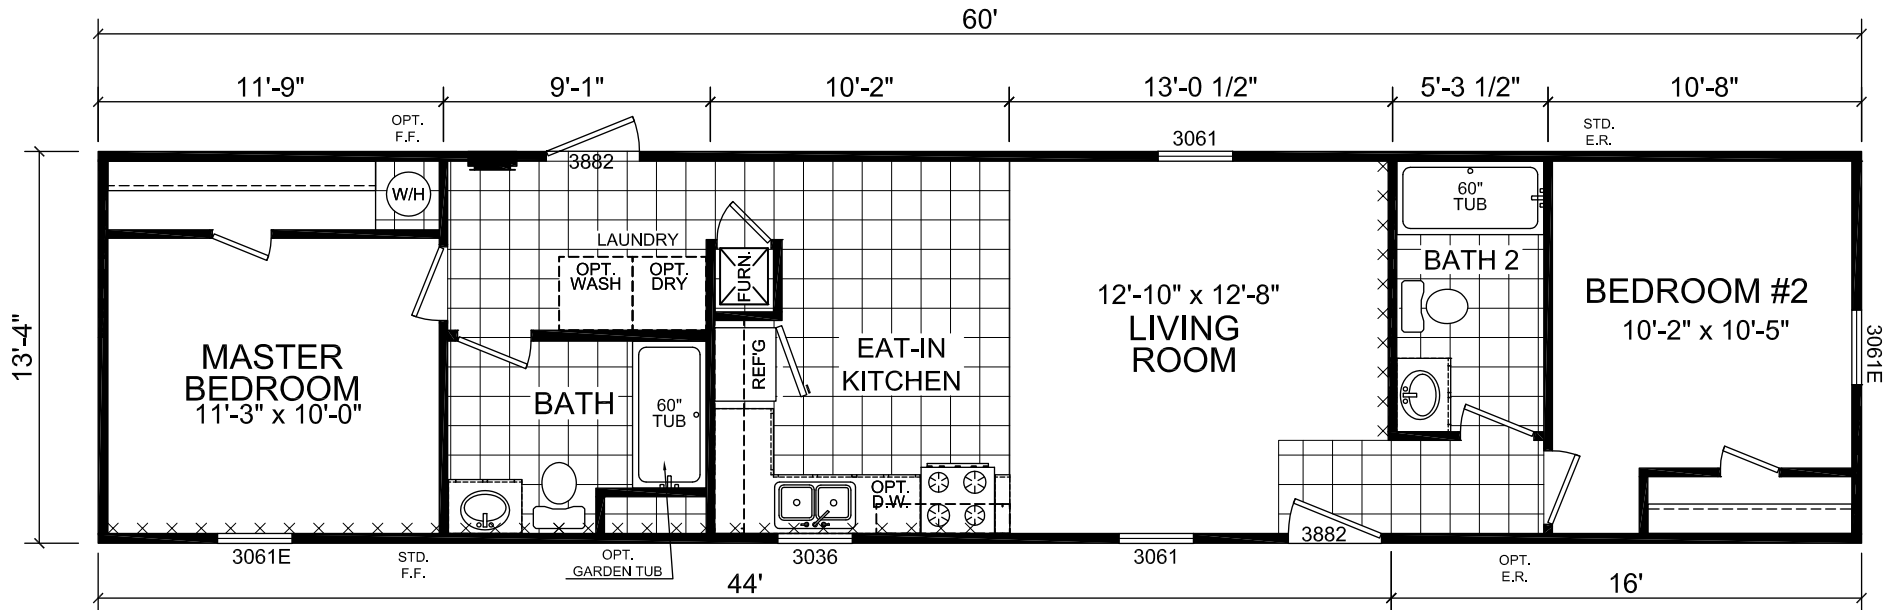

# Flora

Dutch Diamond II Series

799 SQ. FT. (Approximate) 2 Bedroom, 2 Bath

Last Updated: 2-11-22

**FACTORY EXPO HOME CENTERS**  
 6855 West 700 South  
 Topeka, IN 46571

**FactoryDirectMobileHomes.com | 1-800-581-5380**