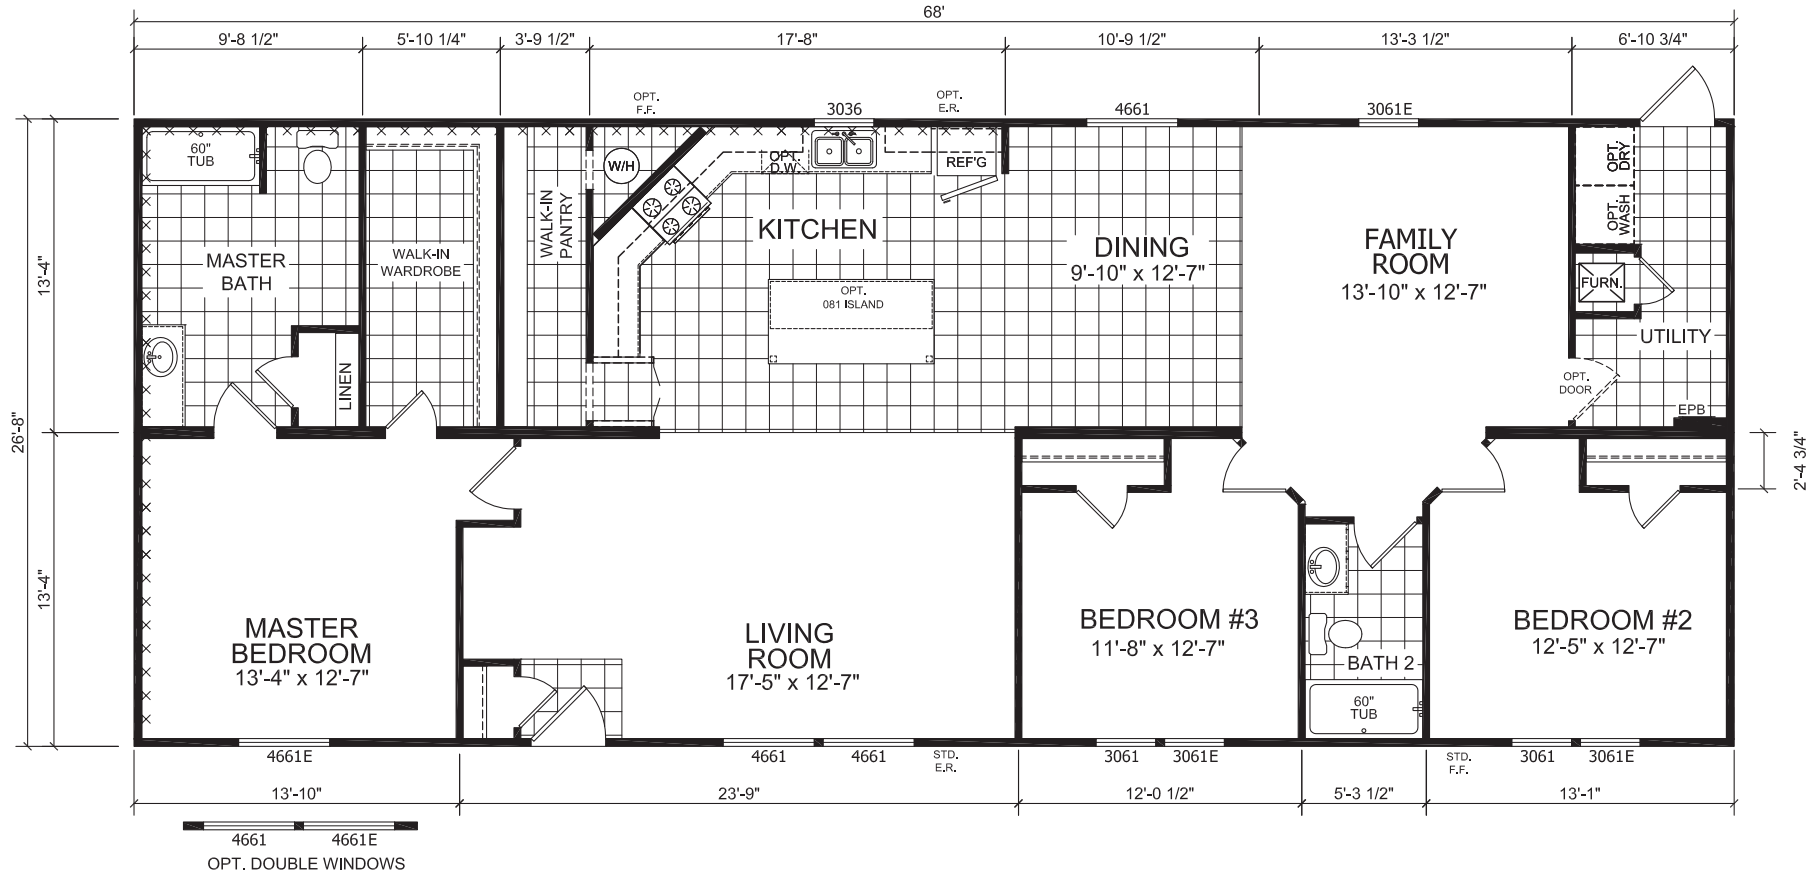

Flintston

Dutch Diamond - Woodward Series

1,813 SQ. FT. (Approximate) 3 Bedroom, 2 Bath

Last Updated: 11-22-22

FACTORY EXPO HOME CENTERS
 6855 West 700 South
 Topeka, IN 46571

FactoryDirectMobileHomes.com | 1-800-581-5380