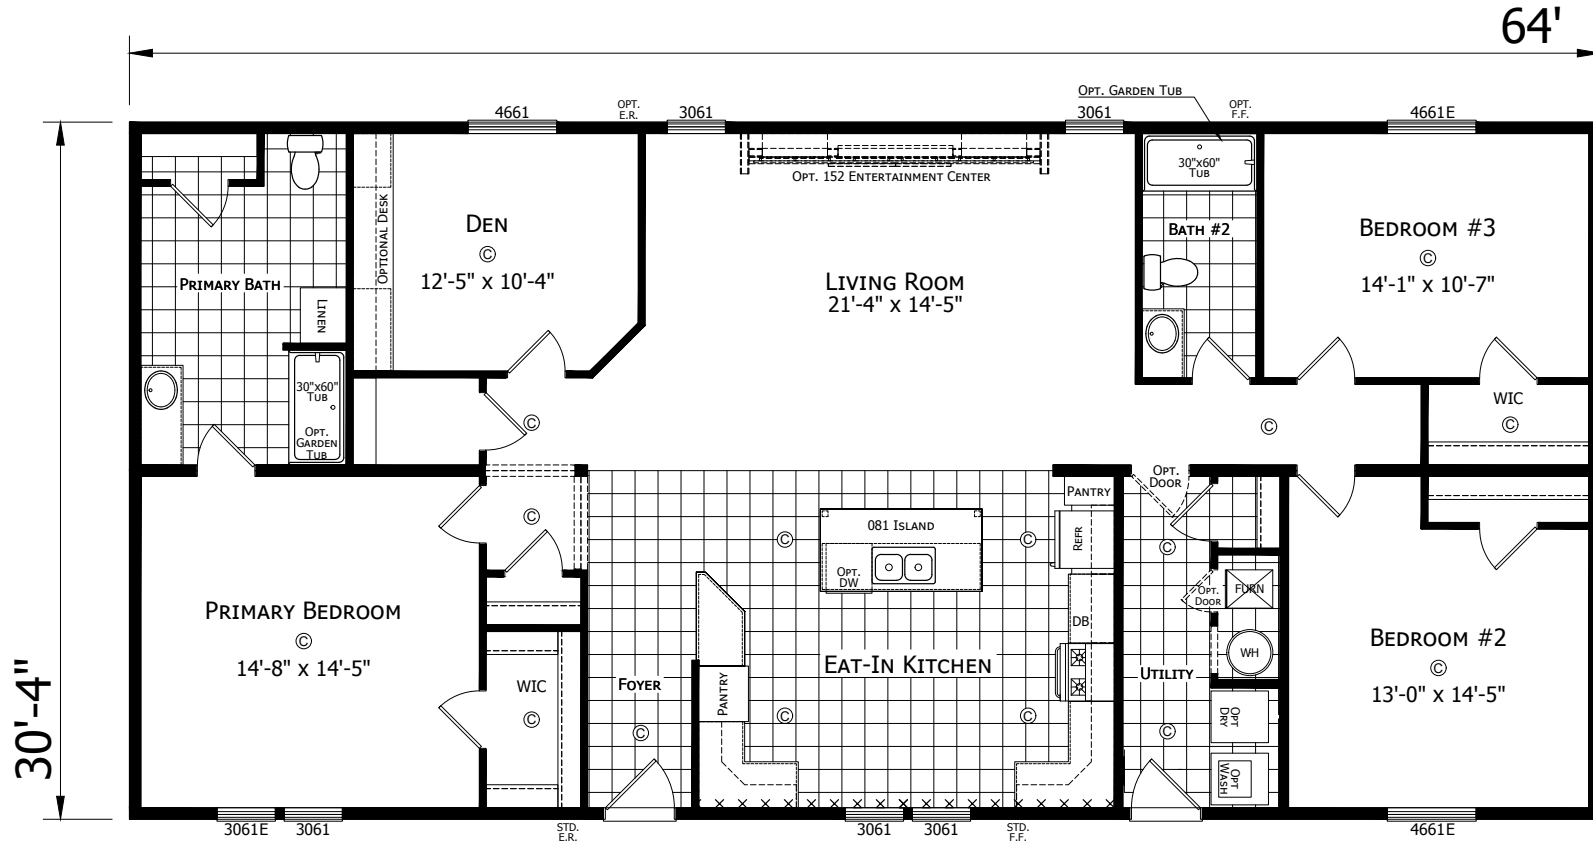

Ferdinand

Dutch Aspire - Multi-Section Series

1,941 SQ. FT. (Approximate) 3 Bedroom, 2 Bath

Last Updated: 2-8-24

CHAMPION HOMES CENTER
6855 West 700 South
Topeka, IN 46571

FactoryDirectMobileHomes.com | 1-800-581-5380