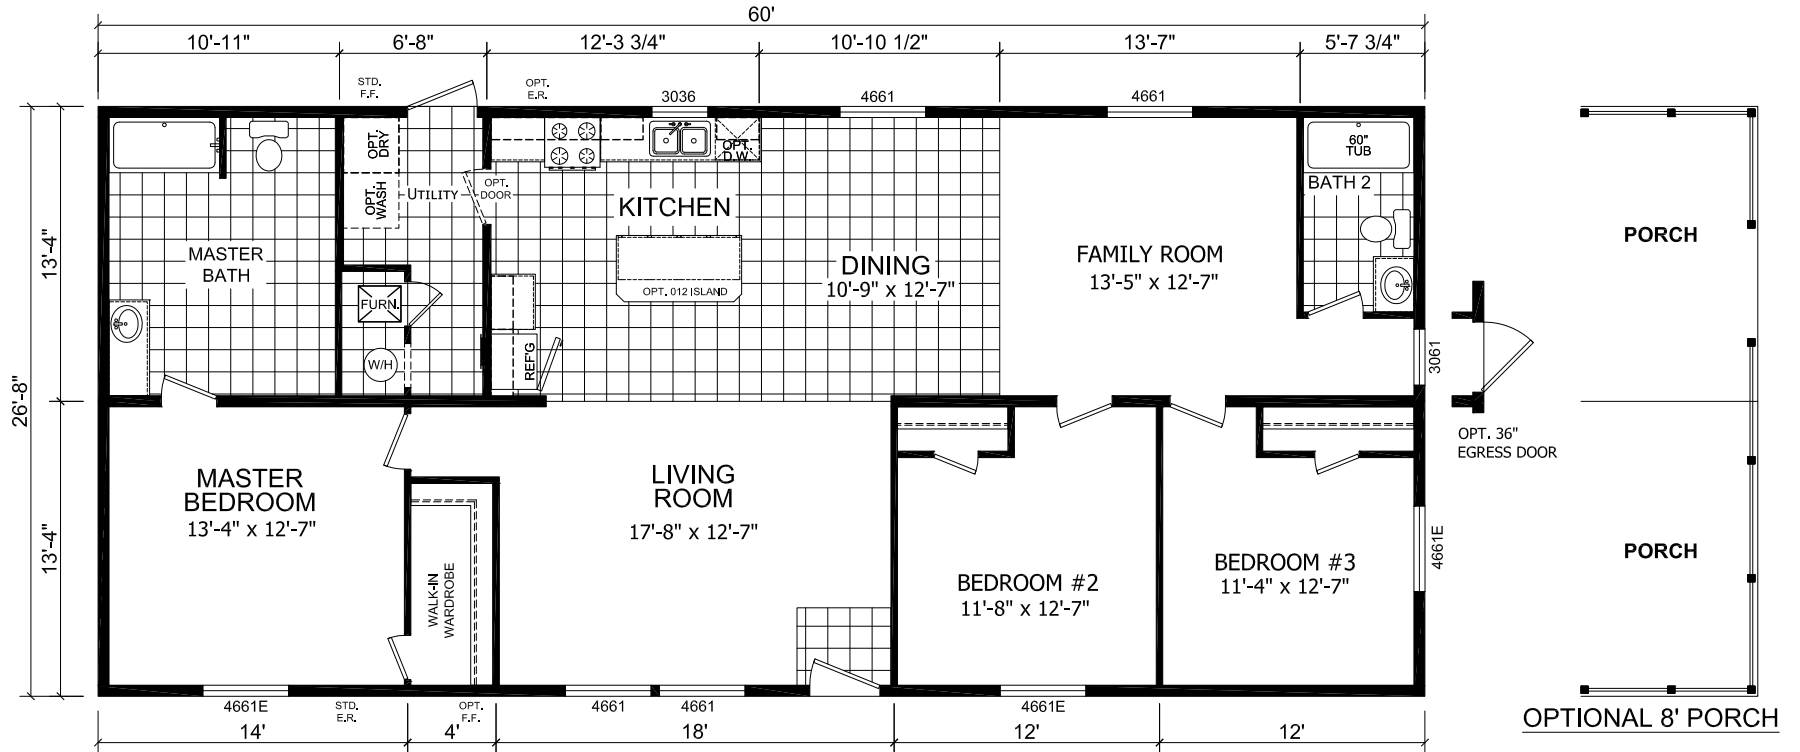

Farrville

Dutch Diamond - Lifestyle Series

1,620 SQ. FT. (Approximate) 3 Bedroom, 2 Bath

Last Updated: 2-11-22

FACTORY EXPO HOME CENTERS
 6855 West 700 South
 Topeka, IN 46571

FactoryDirectMobileHomes.com | 1-800-581-5380