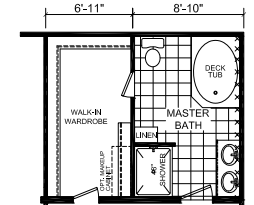

# Elkhart

Dutch Diamond - Multi-Section Series

2,036 SQ. FT. (Approximate) 4 Bedroom, 2 Bath

Last Updated: 2-11-22

OPTION SERENITY BATHROOM

KITCHEN w/DBL REFER OPTION

OPTIONAL MASTERBATH

5th BEDROOM OPTION

OPTIONAL FOYER

OPTION KITCHEN w/ FORMAL DINING ipo 4TH BEDROOM

OPTION ULTIMATE KITCHEN #2

**FACTORY EXPO HOME CENTERS**  
6855 West 700 South  
Topeka, IN 46571

**FactoryDirectMobileHomes.com | 1-800-581-5380**