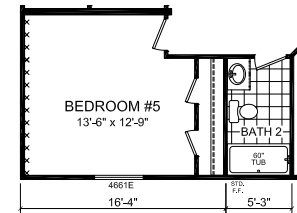

# Elkhart

Dutch Diamond - Multi-Section Series

2,036 SQ. FT. (Approximate) 4 Bedroom, 2 Bath

Last Updated: 2-11-22

OPTION SERENITY BATHROOM

KITCHEN w/DBL REFER OPTION

OPTIONAL MASTERBATH

5th BEDROOM OPTION

OPTIONAL FOYER

OPTION KITCHEN w/ FORMAL DINING ipo 4TH BEDROOM

OPTION ULTIMATE KITCHEN #2

**FACTORY EXPO HOME CENTERS**  
6855 West 700 South  
Topeka, IN 46571

**FactoryDirectMobileHomes.com | 1-800-581-5380**