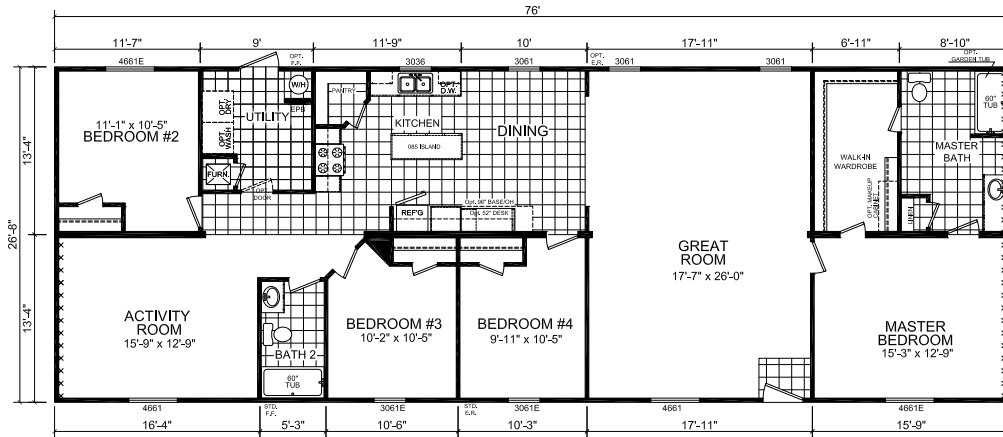

# Elkhart

Dutch Diamond - Multi-Section Series

2,036 SQ. FT. (Approximate) 4 Bedroom, 2 Bath

Last Updated: 2-11-22

OPTION SERENITY BATHROOM

KITCHEN w/DBL REFER OPTION

OPTIONAL MASTERBATH

5th BEDROOM OPTION

OPTIONAL FOYER

OPTION KITCHEN w/ FORMAL DINING ipo 4TH BEDROOM

OPTION ULTIMATE KITCHEN #2

**FACTORY EXPO HOME CENTERS**  
6855 West 700 South  
Topeka, IN 46571

**FactoryDirectMobileHomes.com | 1-800-581-5380**