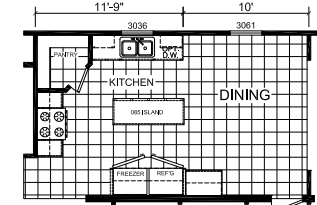

# Elkhart

Dutch Diamond - Multi-Section Series

2,036 SQ. FT. (Approximate) 4 Bedroom, 2 Bath

Last Updated: 2-11-22

OPTION SERENITY BATHROOM

KITCHEN w/DBL REFER OPTION

OPTIONAL MASTERBATH

5th BEDROOM OPTION

OPTIONAL FOYER

OPTION KITCHEN w/ FORMAL DINING ipo 4TH BEDROOM

OPTION ULTIMATE KITCHEN #2

**FACTORY EXPO HOME CENTERS**  
6855 West 700 South  
Topeka, IN 46571

**FactoryDirectMobileHomes.com | 1-800-581-5380**