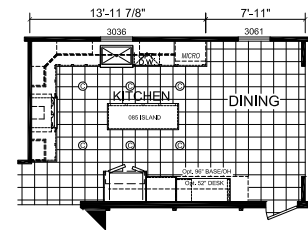

# Elkhart

Dutch Diamond - Multi-Section Series

2,036 SQ. FT. (Approximate) 4 Bedroom, 2 Bath

Last Updated: 2-11-22

OPTION SERENITY BATHROOM

KITCHEN w/DBL REFER OPTION

OPTIONAL MASTERBATH

5th BEDROOM OPTION

OPTIONAL FOYER

OPTION KITCHEN w/ FORMAL DINING ipo 4TH BEDROOM

OPTION ULTIMATE KITCHEN #2

**FACTORY EXPO HOME CENTERS**  
6855 West 700 South  
Topeka, IN 46571

**FactoryDirectMobileHomes.com | 1-800-581-5380**