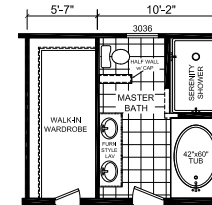

# Elkhart

Dutch Diamond - Multi-Section Series

2,036 SQ. FT. (Approximate) 4 Bedroom, 2 Bath

Last Updated: 2-11-22

OPTION SERENITY BATHROOM

KITCHEN w/DBL REFER OPTION

OPTIONAL MASTERBATH

5th BEDROOM OPTION

OPTIONAL FOYER

OPTION KITCHEN w/ FORMAL DINING ipo 4TH BEDROOM

OPTION ULTIMATE KITCHEN #2

**FACTORY EXPO HOME CENTERS**  
6855 West 700 South  
Topeka, IN 46571

**FactoryDirectMobileHomes.com | 1-800-581-5380**