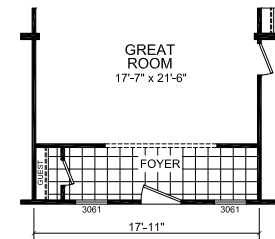

# Elkhart

Dutch Diamond - Multi-Section Series

2,036 SQ. FT. (Approximate) 4 Bedroom, 2 Bath

Last Updated: 2-11-22

OPTION SERENITY BATHROOM

KITCHEN w/DBL REFER OPTION

OPTIONAL MASTERBATH

5th BEDROOM OPTION

OPTIONAL FOYER

OPTION KITCHEN w/ FORMAL DINING ipo 4TH BEDROOM

OPTION ULTIMATE KITCHEN #2

**FACTORY EXPO HOME CENTERS**  
6855 West 700 South  
Topeka, IN 46571

**FactoryDirectMobileHomes.com | 1-800-581-5380**