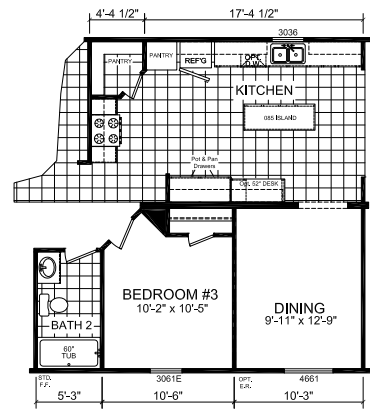

# Elkhart

Dutch Diamond - Multi-Section Series

2,036 SQ. FT. (Approximate) 4 Bedroom, 2 Bath

Last Updated: 2-11-22

OPTION SERENITY BATHROOM

KITCHEN w/DBL REFER OPTION

OPTIONAL MASTERBATH

5th BEDROOM OPTION

OPTIONAL FOYER

OPTION KITCHEN w/ FORMAL DINING ipo 4TH BEDROOM

OPTION ULTIMATE KITCHEN #2

**FACTORY EXPO HOME CENTERS**  
6855 West 700 South  
Topeka, IN 46571

**FactoryDirectMobileHomes.com | 1-800-581-5380**