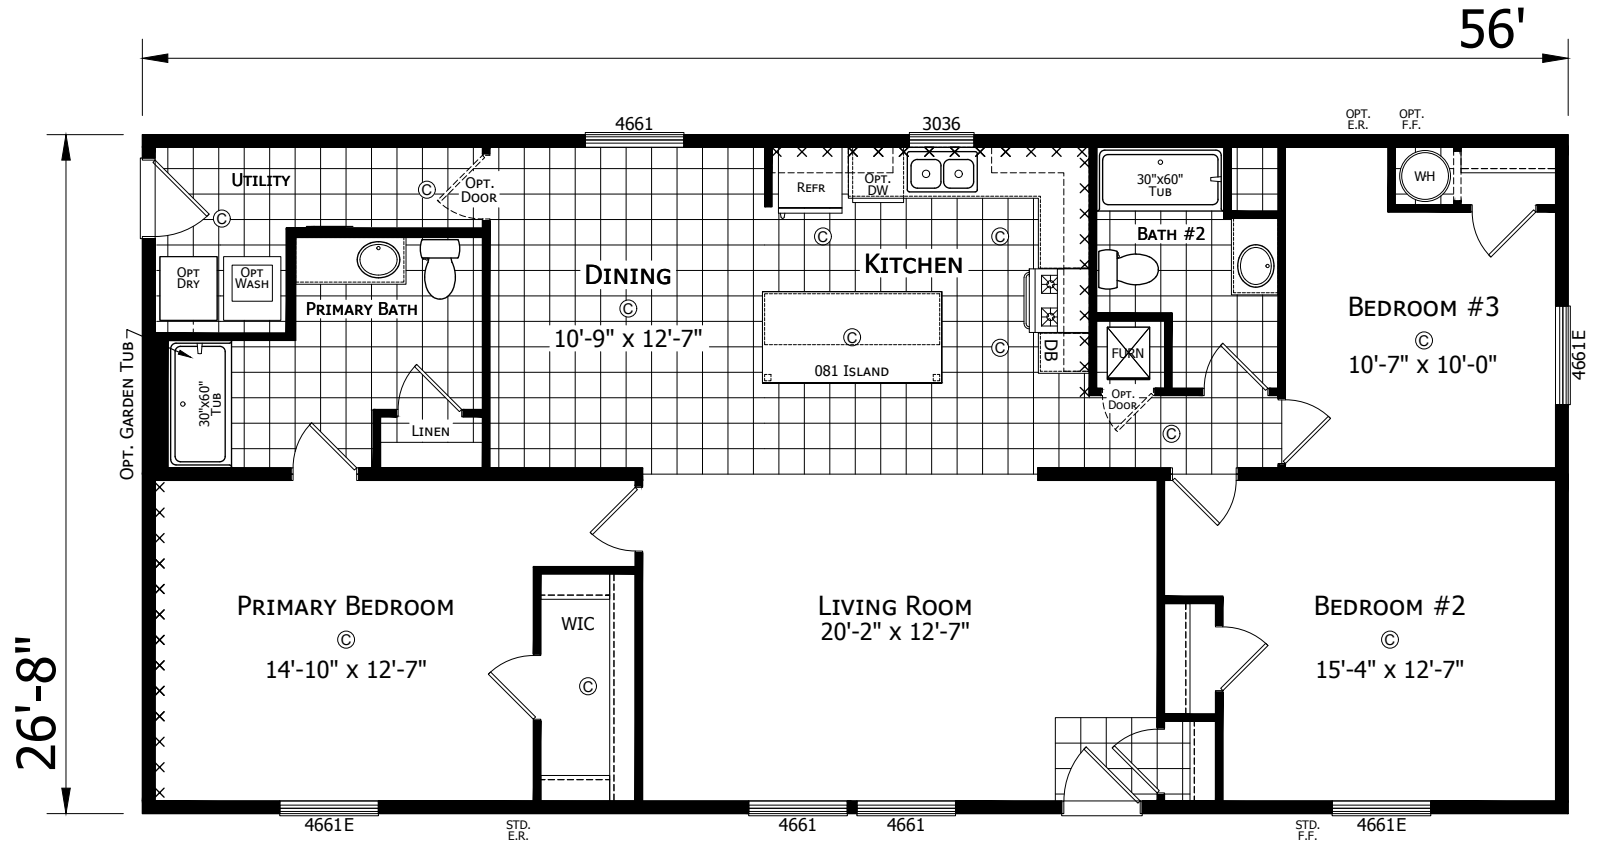

Dyer

Dutch Aspire - Multi-Section Series

1,493 SQ. FT. (Approximate) 3 Bedroom, 2 Bath

CHAMPION
HOMES CENTER

Last Updated: 2-8-24

CHAMPION HOMES CENTER
6855 West 700 South
Topeka, IN 46571

FactoryDirectMobileHomes.com | 1-800-581-5380