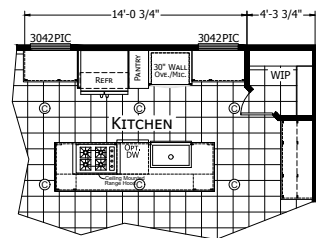

# Denham

Odyssey Multi Section Series

1,600 SQ. FT. (Approximate) 3 Bedrooms, 2 Baths

Last Updated: 8-12-21

OPTIONAL MASTER BATH

OPTIONAL ODYSSEY KITCHEN

OPTIONAL FIREPLACE ENTERTAINMENT CENTER

**FACTORY EXPO HOME CENTERS**  
6855 West 700 South  
Topeka, IN 46571