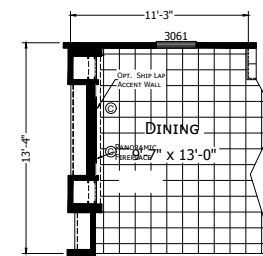

# Denham

Odyssey Multi Section Series

1,600 SQ. FT. (Approximate) 3 Bedrooms, 2 Baths

Last Updated: 8-12-21

OPTIONAL MASTER BATH

OPTIONAL ODYSSEY KITCHEN

OPTIONAL FIREPLACE ENTERTAINMENT CENTER

**FACTORY EXPO HOME CENTERS**  
6855 West 700 South  
Topeka, IN 46571