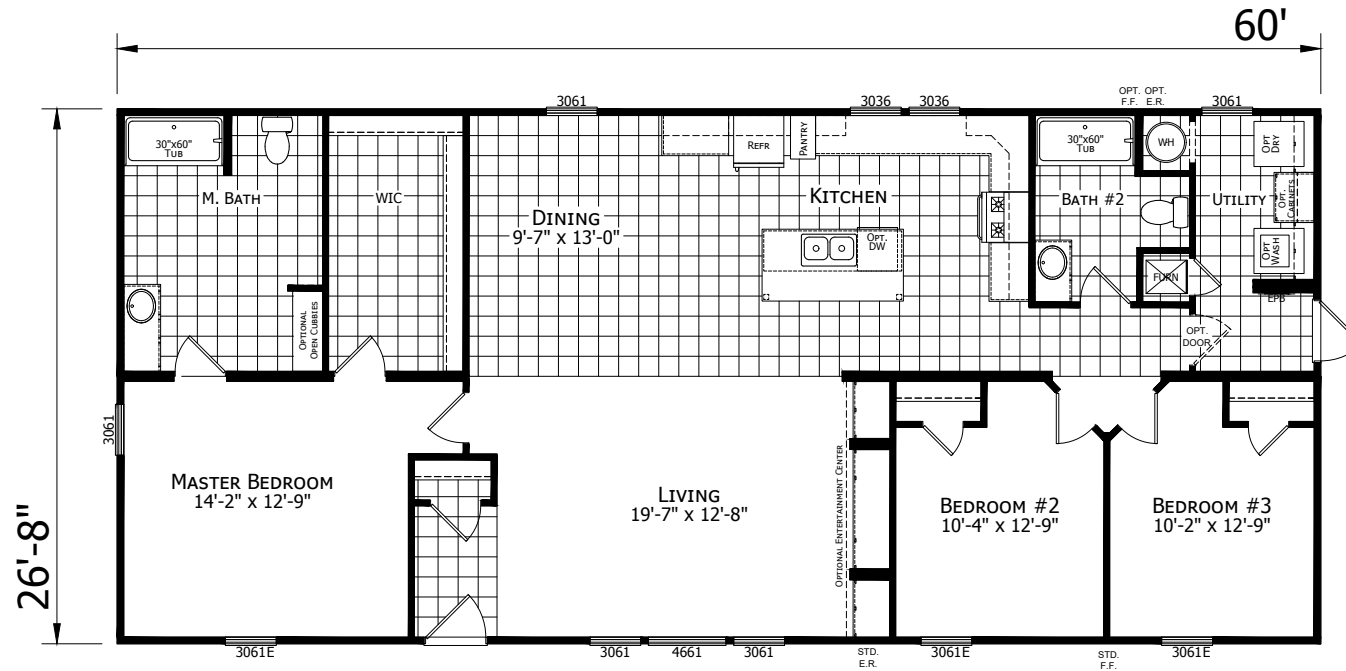

# Denham

Odyssey Multi Section Series

1,600 SQ. FT. (Approximate) 3 Bedrooms, 2 Baths

Last Updated: 8-12-21

OPTIONAL MASTER BATH

OPTIONAL ODYSSEY KITCHEN

OPTIONAL FIREPLACE ENTERTAINMENT CENTER

**FACTORY EXPO HOME CENTERS**  
6855 West 700 South  
Topeka, IN 46571