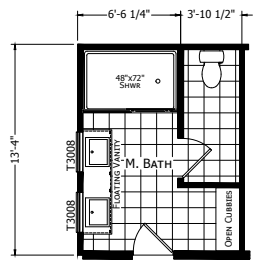

# Denham

Odyssey Multi Section Series

1,600 SQ. FT. (Approximate) 3 Bedrooms, 2 Baths

Last Updated: 8-12-21

OPTIONAL MASTER BATH

OPTIONAL ODYSSEY KITCHEN

OPTIONAL FIREPLACE ENTERTAINMENT CENTER

**FACTORY EXPO HOME CENTERS**  
6855 West 700 South  
Topeka, IN 46571