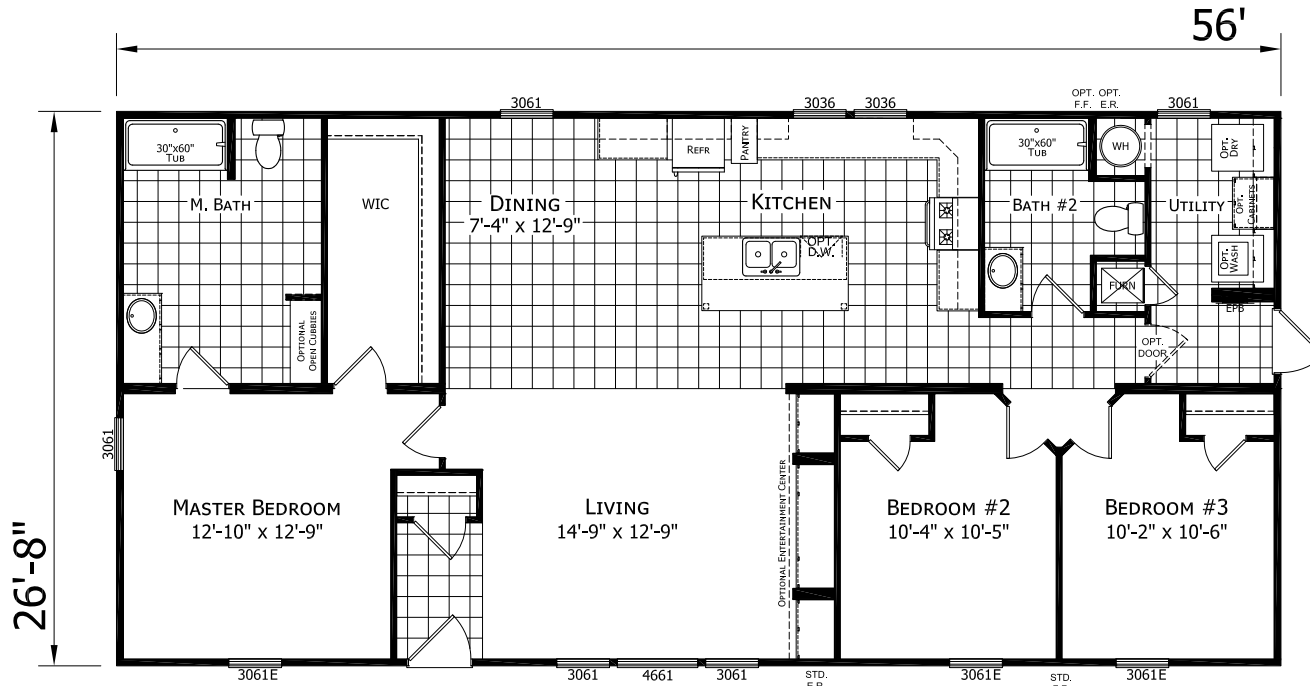

Delong

Odyssey Multi Section Series

1,493 SQ. FT. (Approximate) 3 Bedrooms, 2 Baths

Last Updated: 8-12-21

OPTIONAL MASTER BATH

OPTIONAL ODYSSEY KITCHEN

OPTIONAL FIREPLACE ENTERTAINMENT CENTER

FACTORY EXPO HOME CENTERS
6855 West 700 South
Topeka, IN 46571