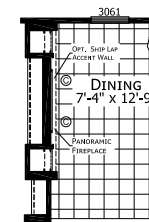

Delong

Odyssey Multi Section Series

1,493 SQ. FT. (Approximate) 3 Bedrooms, 2 Baths

Last Updated: 8-12-21

OPTIONAL MASTER BATH

OPTIONAL ODYSSEY KITCHEN

OPTIONAL FIREPLACE ENTERTAINMENT CENTER

FACTORY EXPO HOME CENTERS
6855 West 700 South
Topeka, IN 46571