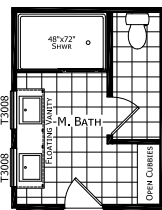

Delong

Odyssey Multi Section Series

1,493 SQ. FT. (Approximate) 3 Bedrooms, 2 Baths

Last Updated: 8-12-21

OPTIONAL MASTER BATH

OPTIONAL ODYSSEY KITCHEN

OPTIONAL FIREPLACE ENTERTAINMENT CENTER

FACTORY EXPO HOME CENTERS
6855 West 700 South
Topeka, IN 46571