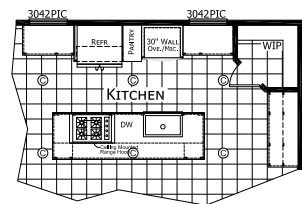

Delong

Odyssey Multi Section Series

1,493 SQ. FT. (Approximate) 3 Bedrooms, 2 Baths

Last Updated: 8-12-21

OPTIONAL MASTER BATH

OPTIONAL ODYSSEY KITCHEN

OPTIONAL FIREPLACE ENTERTAINMENT CENTER

FACTORY EXPO HOME CENTERS
6855 West 700 South
Topeka, IN 46571