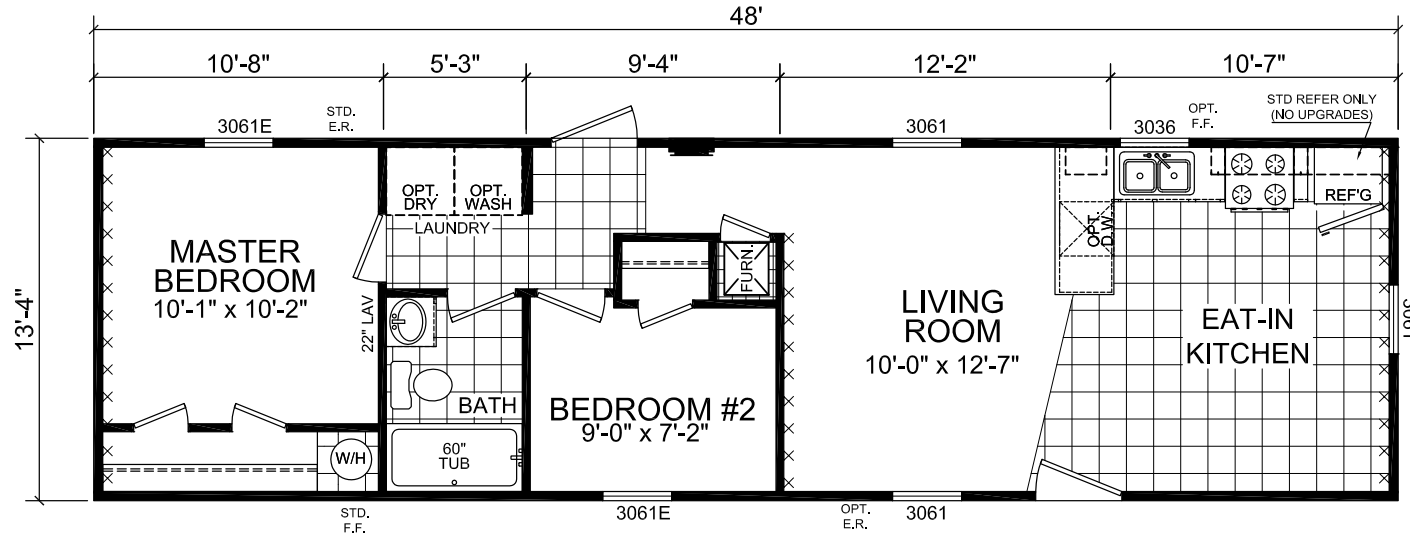

# Crown Pointe

Dutch Diamond II Series

639 SQ. FT. (Approximate) 2 Bedroom, 1 Bath

Last Updated: 2-11-22

REQUIRES 2x6 Ext WALLS

OPTIONAL BAR

OPT CLOSET  
OR PANTRY

**FACTORY EXPO HOME CENTERS**  
6855 West 700 South  
Topeka, IN 46571