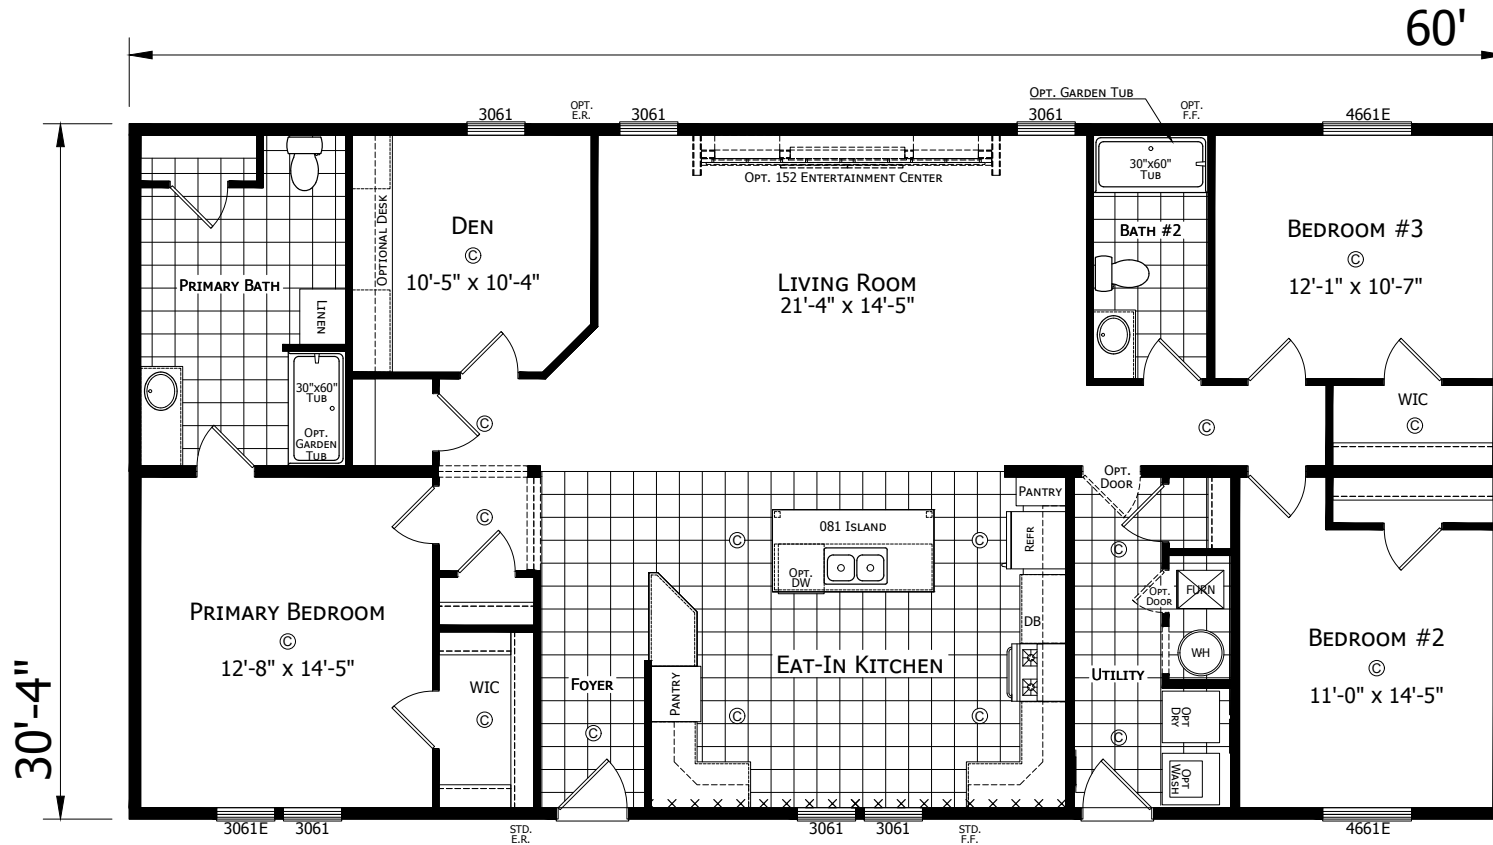

Crawfordsville

Dutch Aspire - Multi-Section Series

1,820 SQ. FT. (Approximate) 3 Bedroom, 2 Bath

Last Updated: 2-8-24

CHAMPION HOMES CENTER
 6855 West 700 South
 Topeka, IN 46571

FactoryDirectMobileHomes.com | 1-800-581-5380