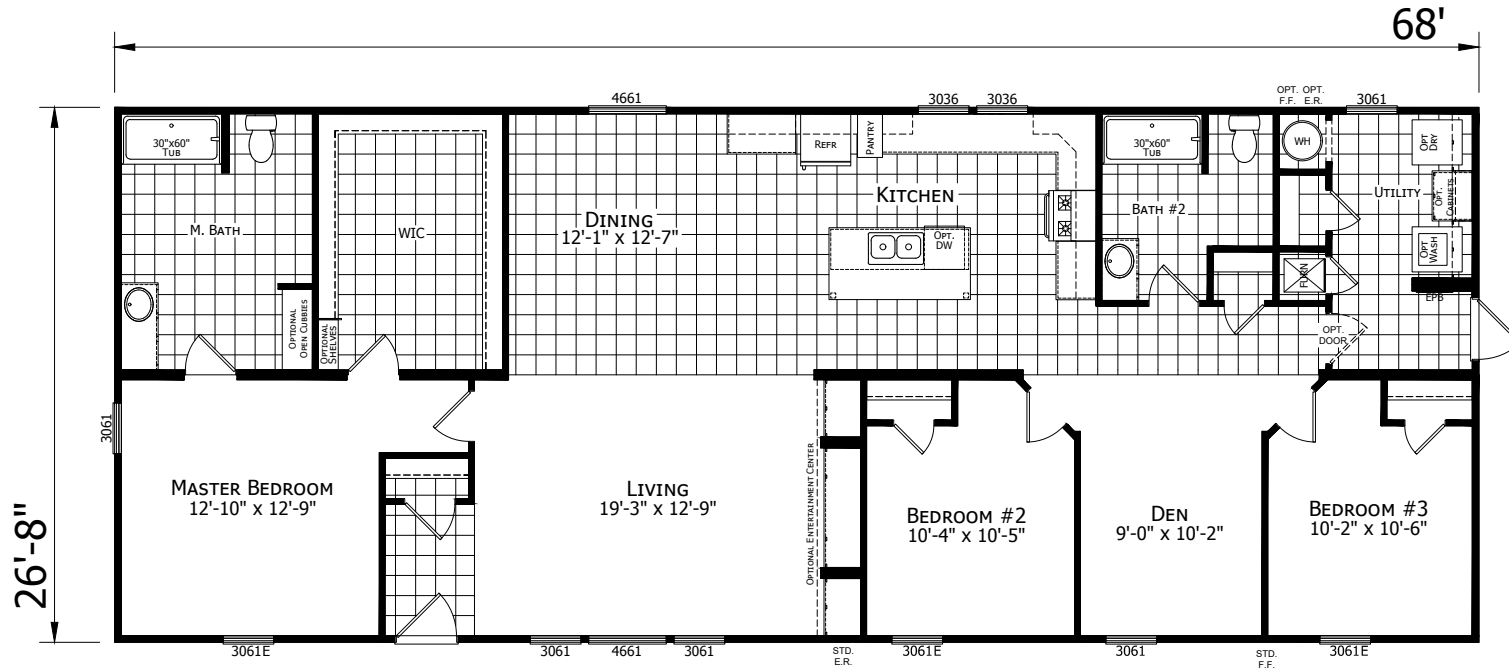

Cosperville

Odyssey Multi Section Series

1,699 SQ. FT. (Approximate) 3 Bedrooms, 2 Baths

Last Updated: 8-12-21

OPTIONAL MASTER BATH

OPTIONAL ODYSSEY KITCHEN

OPTIONAL FIREPLACE ENTERTAINMENT CENTER

FACTORY EXPO HOME CENTERS
6855 West 700 South
Topeka, IN 46571