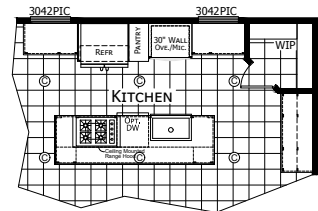

Cosperville

Odyssey Multi Section Series

1,699 SQ. FT. (Approximate) 3 Bedrooms, 2 Baths

Last Updated: 8-12-21

OPTIONAL MASTER BATH

OPTIONAL ODYSSEY KITCHEN

OPTIONAL FIREPLACE ENTERTAINMENT CENTER

FACTORY EXPO HOME CENTERS
6855 West 700 South
Topeka, IN 46571