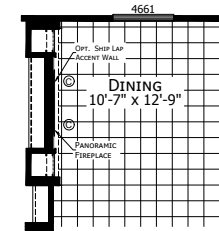

Cosperville

Odyssey Multi Section Series

1,699 SQ. FT. (Approximate) 3 Bedrooms, 2 Baths

Last Updated: 8-12-21

OPTIONAL MASTER BATH

OPTIONAL ODYSSEY KITCHEN

OPTIONAL FIREPLACE ENTERTAINMENT CENTER

FACTORY EXPO HOME CENTERS
6855 West 700 South
Topeka, IN 46571