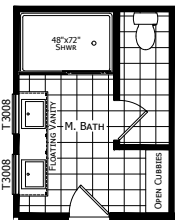

Cosperville

Odyssey Multi Section Series

1,699 SQ. FT. (Approximate) 3 Bedrooms, 2 Baths

Last Updated: 8-12-21

OPTIONAL MASTER BATH

OPTIONAL ODYSSEY KITCHEN

OPTIONAL FIREPLACE ENTERTAINMENT CENTER

FACTORY EXPO HOME CENTERS
6855 West 700 South
Topeka, IN 46571