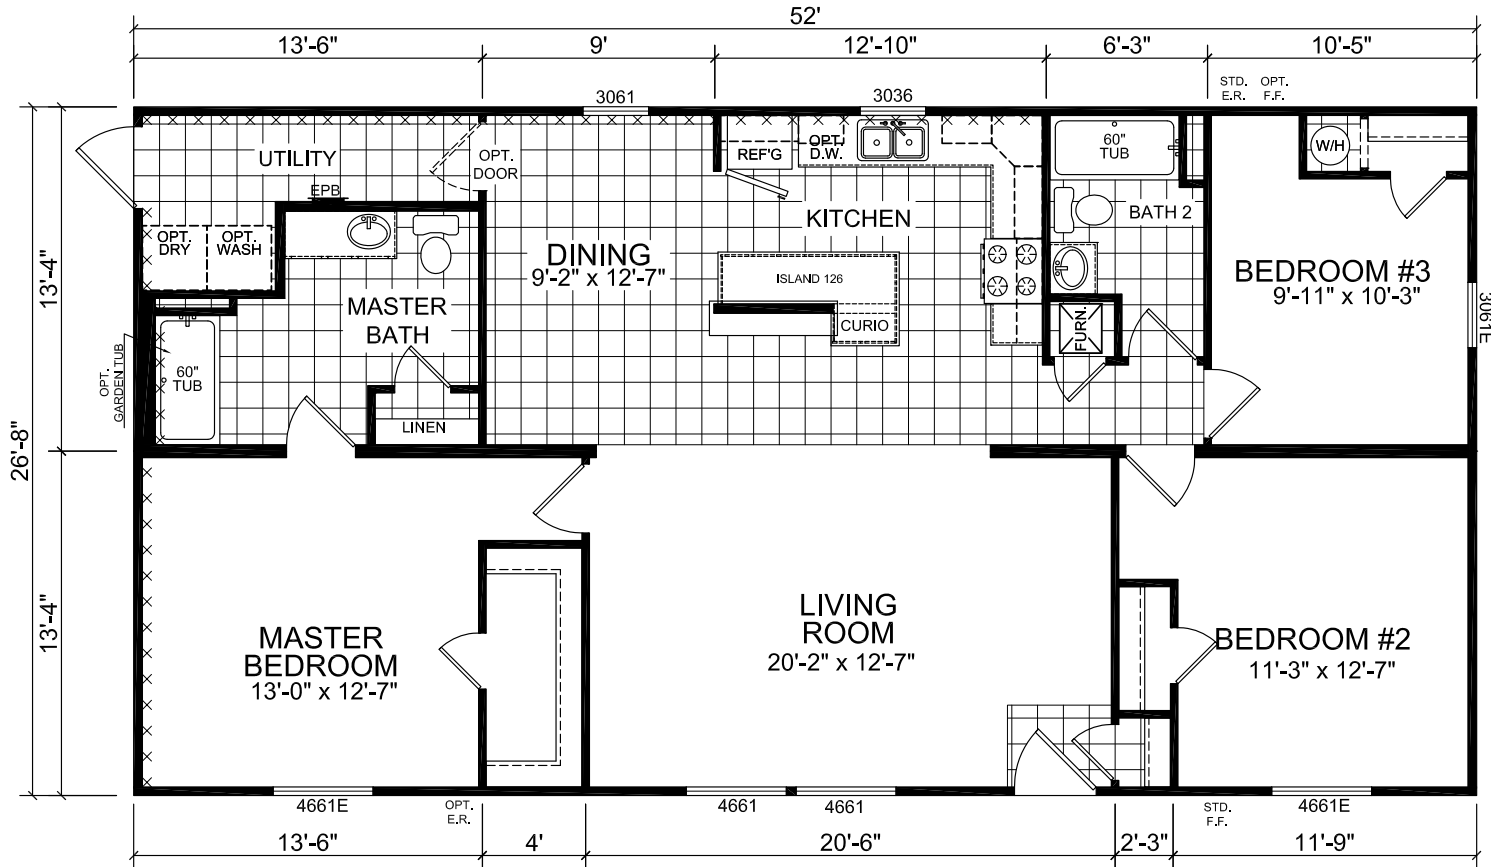

Columbus

Dutch Diamond - Multi-Section Series

1,386 SQ. FT. (Approximate) 3 Bedroom, 2 Bath

Last Updated: 2-11-22

FACTORY EXPO HOME CENTERS
 6855 West 700 South
 Topeka, IN 46571

FactoryDirectMobileHomes.com | 1-800-581-5380