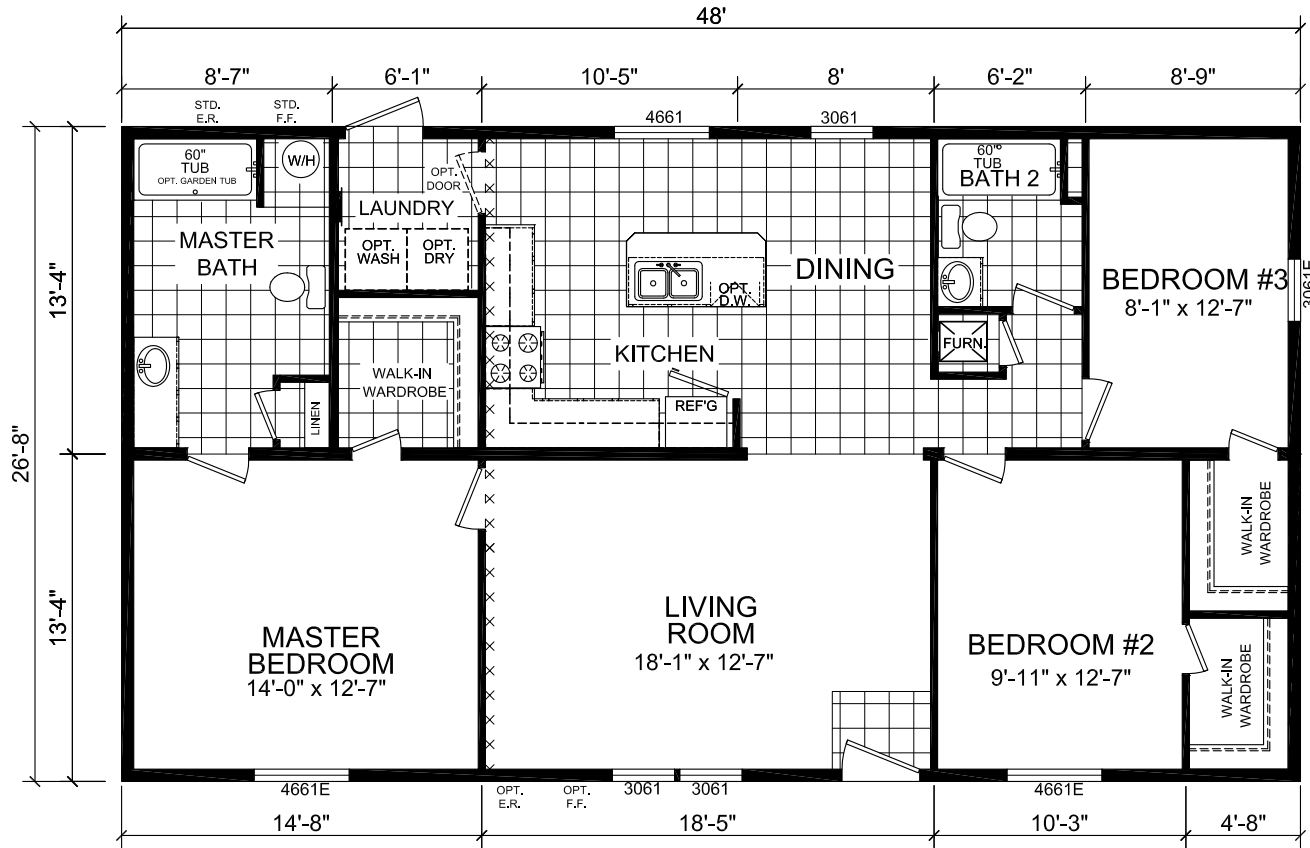

# Colona

Dutch Diamond - Multi-Section Series

1,280 SQ. FT. (Approximate) 3 Bedroom, 2 Bath

Last Updated: 2-11-22

OPT. MASTER BATH

**FACTORY EXPO HOME CENTERS**  
6855 West 700 South  
Topeka, IN 46571

**FactoryDirectMobileHomes.com | 1-800-581-5380**