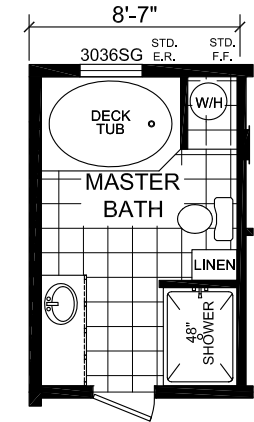

# Colona

Dutch Diamond - Multi-Section Series

1,280 SQ. FT. (Approximate) 3 Bedroom, 2 Bath

Last Updated: 2-11-22

OPT. MASTER BATH

**FACTORY EXPO HOME CENTERS**  
6855 West 700 South  
Topeka, IN 46571

**FactoryDirectMobileHomes.com | 1-800-581-5380**