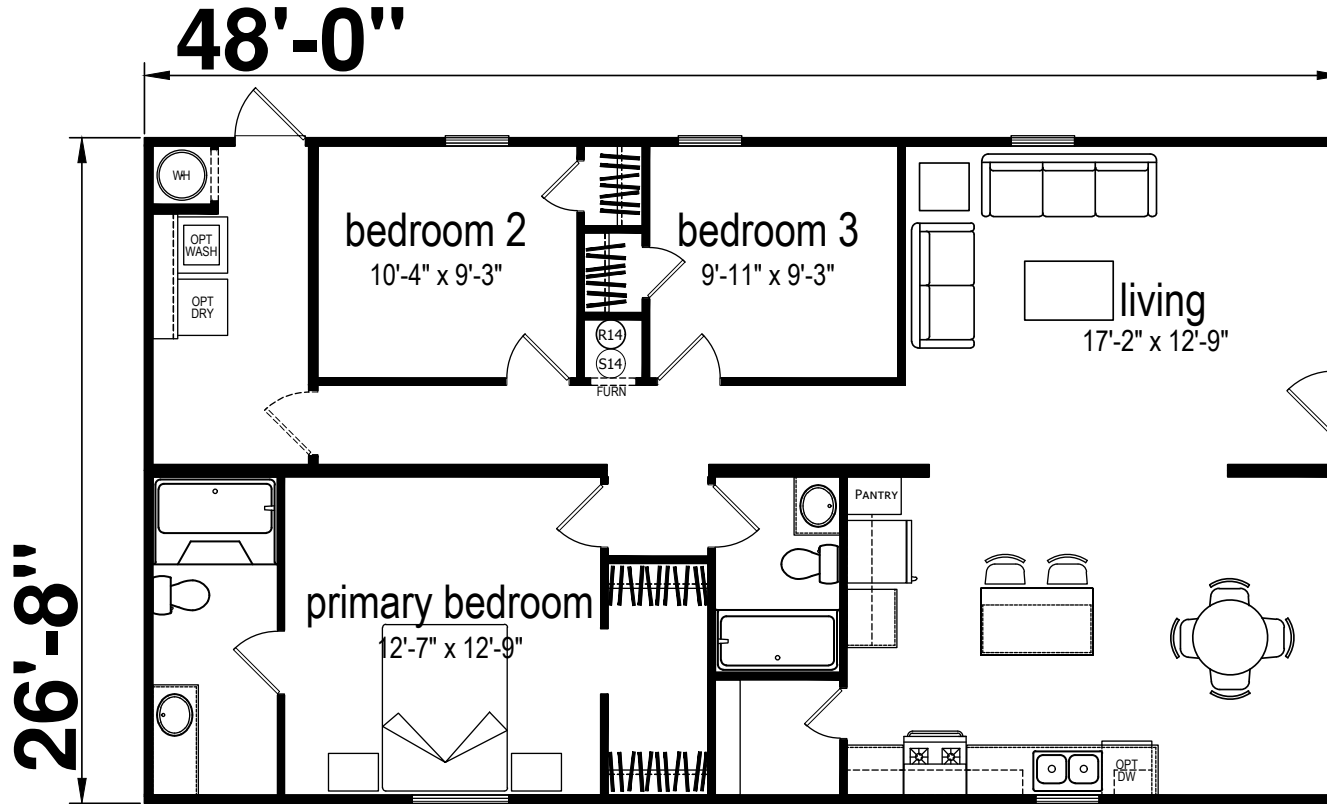

Cline

Prime Series

1,284 SQ. FT. (Approximate) 3 Bedroom, 2 Bath

CHAMPION[®]
HOMES CENTER

Last Updated: 2-13-24

CHAMPION HOMES CENTER
6855 West 700 South
Topeka, IN 46571

FactoryDirectMobileHomes.com | 1-800-581-5380