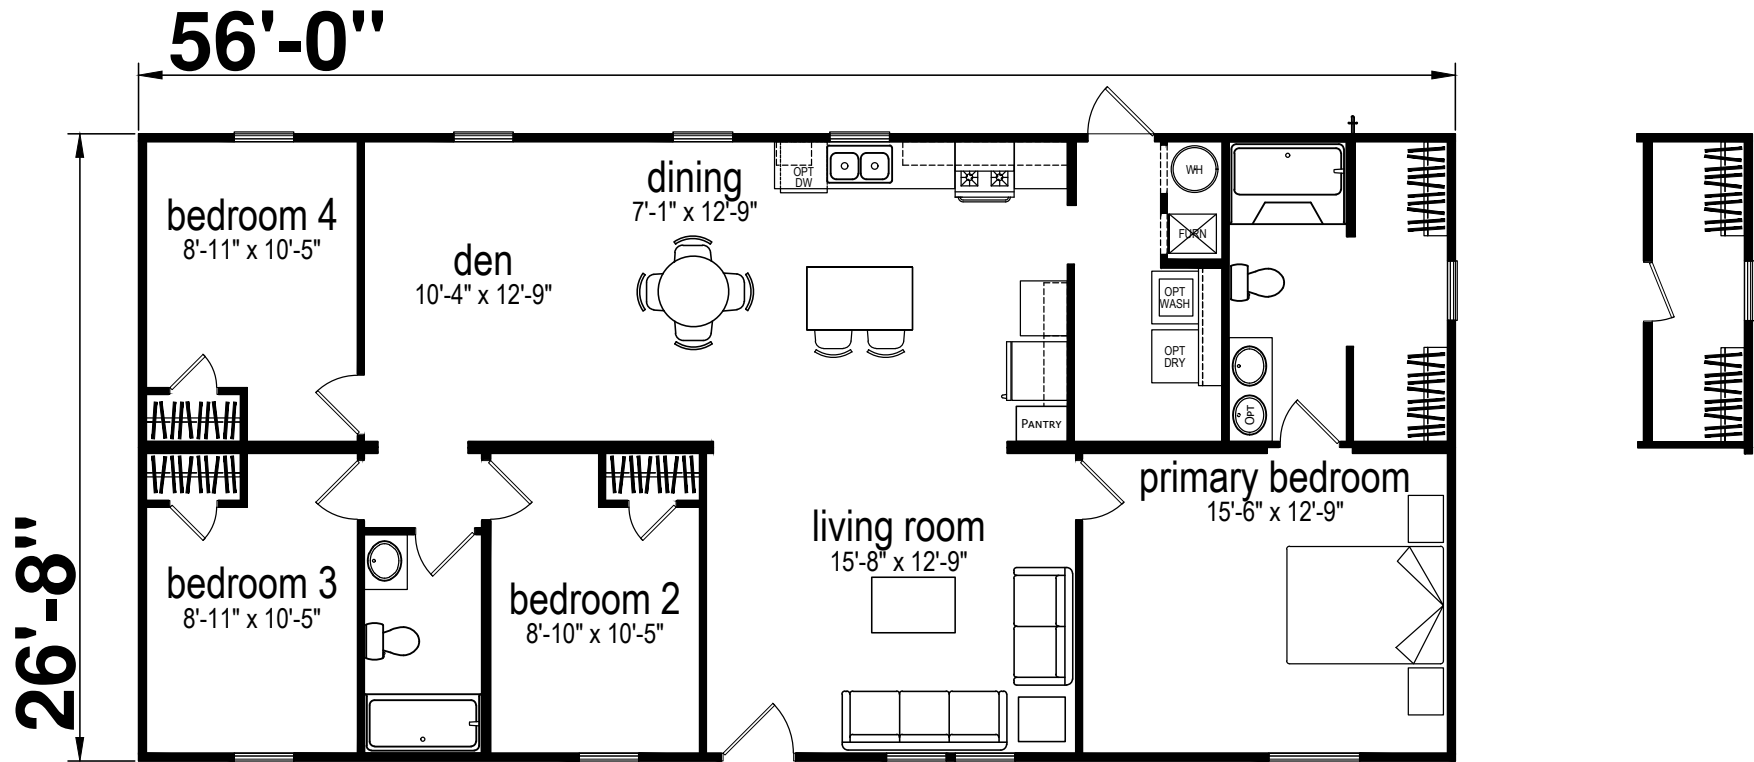

Chrisney

Prime Series

1,493 SQ. FT. (Approximate) 4 Bedroom, 2 Bath

CHAMPION[®]
HOMES CENTER

Last Updated: 2-13-24

CHAMPION HOMES CENTER
6855 West 700 South
Topeka, IN 46571

FactoryDirectMobileHomes.com | 1-800-581-5380