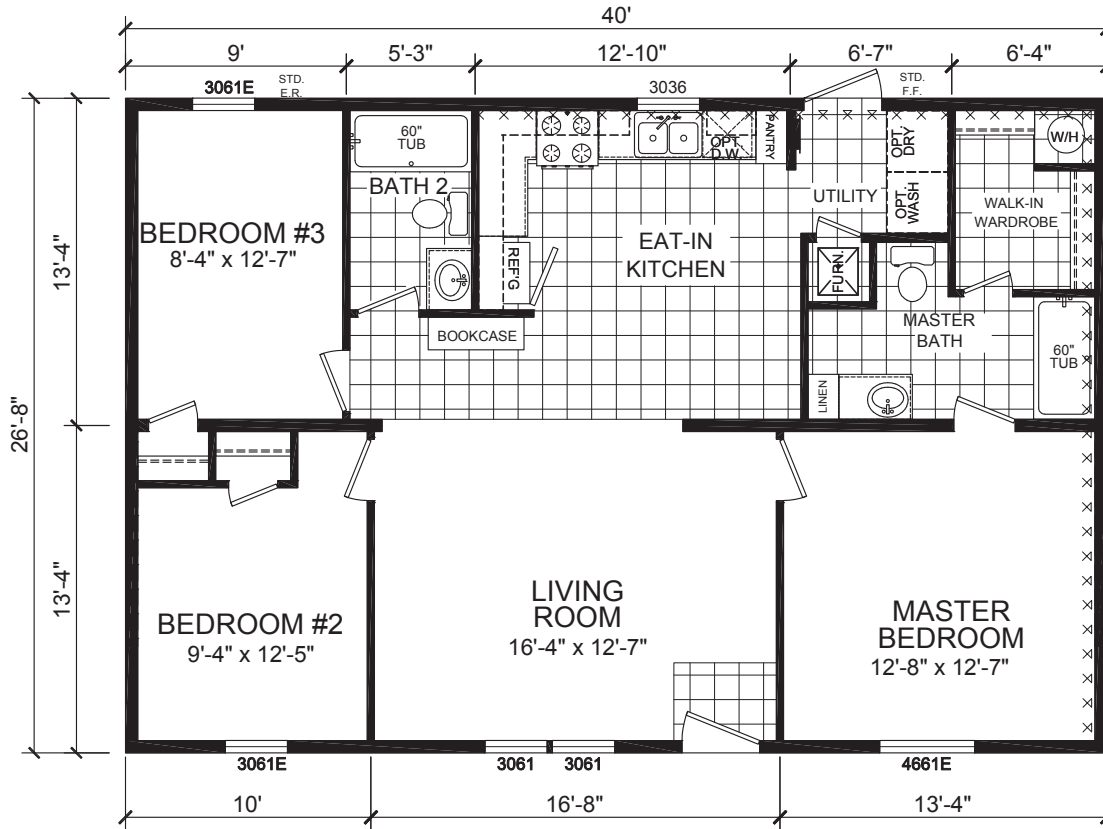

Casey

Dutch Diamond - Multi-Section Series

1,066 SQ. FT. (Approximate) 3 Bedroom, 2 Bath

Last Updated: 2-11-22

OPTIONAL REAR ENTRY

FACTORY EXPO HOME CENTERS
 6855 West 700 South
 Topeka, IN 46571

FactoryDirectMobileHomes.com | 1-800-581-5380