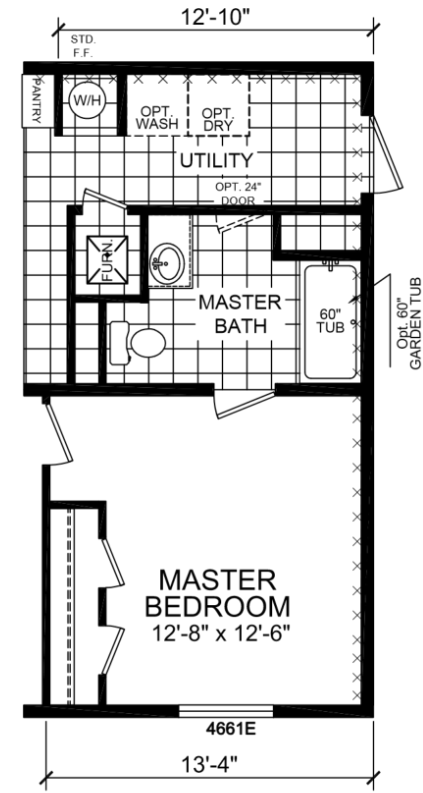

Casey

Dutch Diamond - Multi-Section Series

1,066 SQ. FT. (Approximate) 3 Bedroom, 2 Bath

Last Updated: 2-11-22

OPTIONAL REAR ENTRY

FACTORY EXPO HOME CENTERS
 6855 West 700 South
 Topeka, IN 46571

FactoryDirectMobileHomes.com | 1-800-581-5380