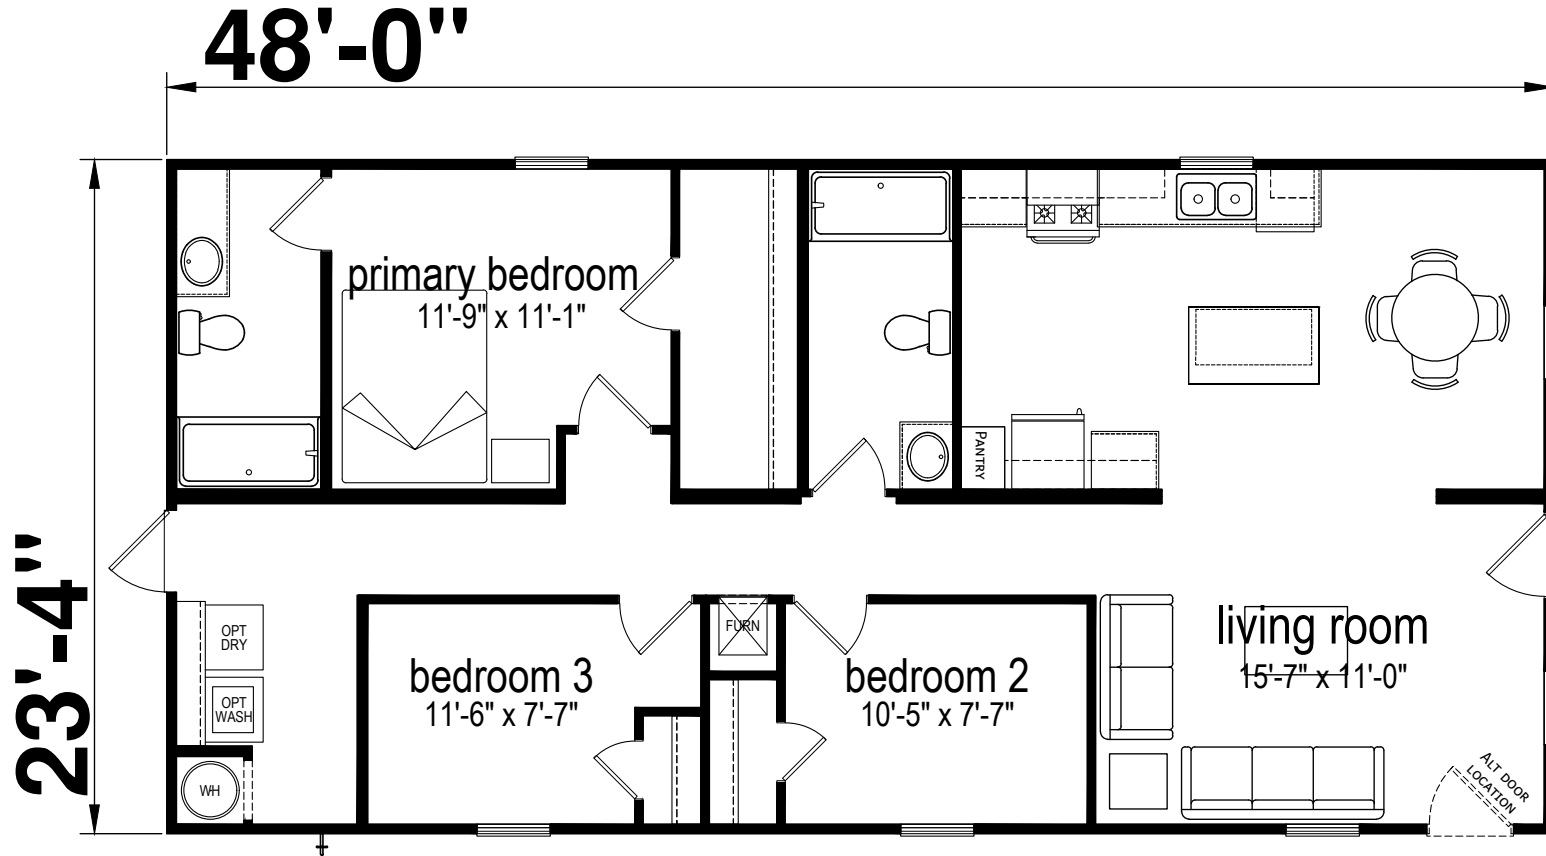

Burr

Prime Series

1,120 SQ. FT. (Approximate) 3 Bedroom, 2 Bath

CHAMPION[®]
HOMES CENTER

Last Updated: 2-13-24

CHAMPION HOMES CENTER
6855 West 700 South
Topeka, IN 46571

FactoryDirectMobileHomes.com | 1-800-581-5380