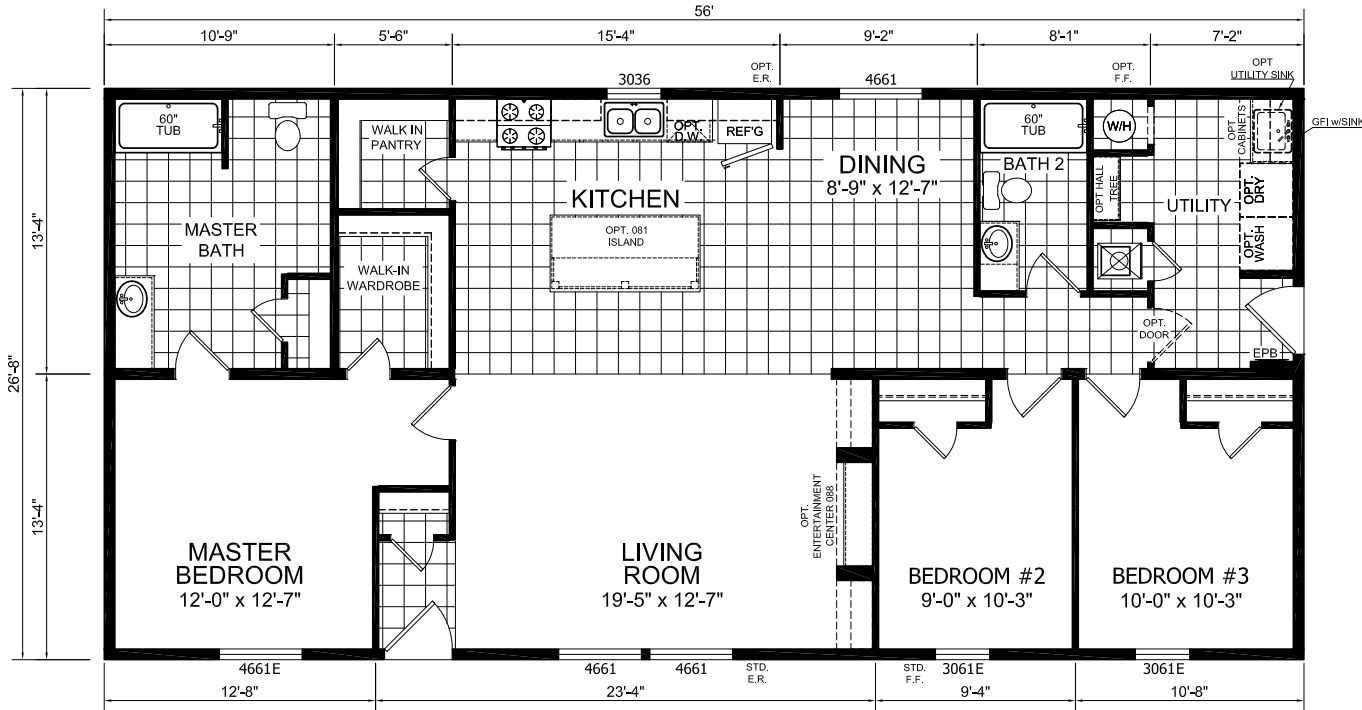

# Burket

Dutch Diamond - Multi-Section Series

1,493 SQ. FT. (Approximate) 3 Bedroom, 2 Bath

Last Updated: 2-11-22

**FACTORY EXPO HOME CENTERS**  
 6855 West 700 South  
 Topeka, IN 46571

**FactoryDirectMobileHomes.com | 1-800-581-5380**