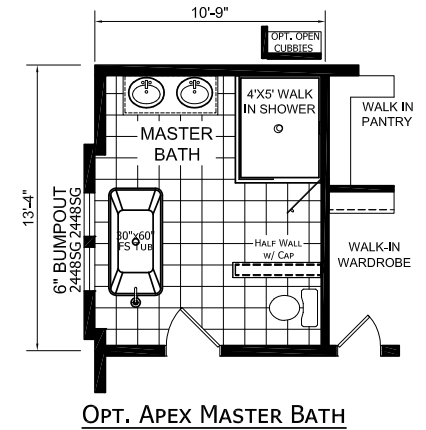

# Burket

Dutch Diamond - Multi-Section Series

1,493 SQ. FT. (Approximate) 3 Bedroom, 2 Bath

Last Updated: 2-11-22

**FACTORY EXPO HOME CENTERS**  
 6855 West 700 South  
 Topeka, IN 46571

**FactoryDirectMobileHomes.com | 1-800-581-5380**