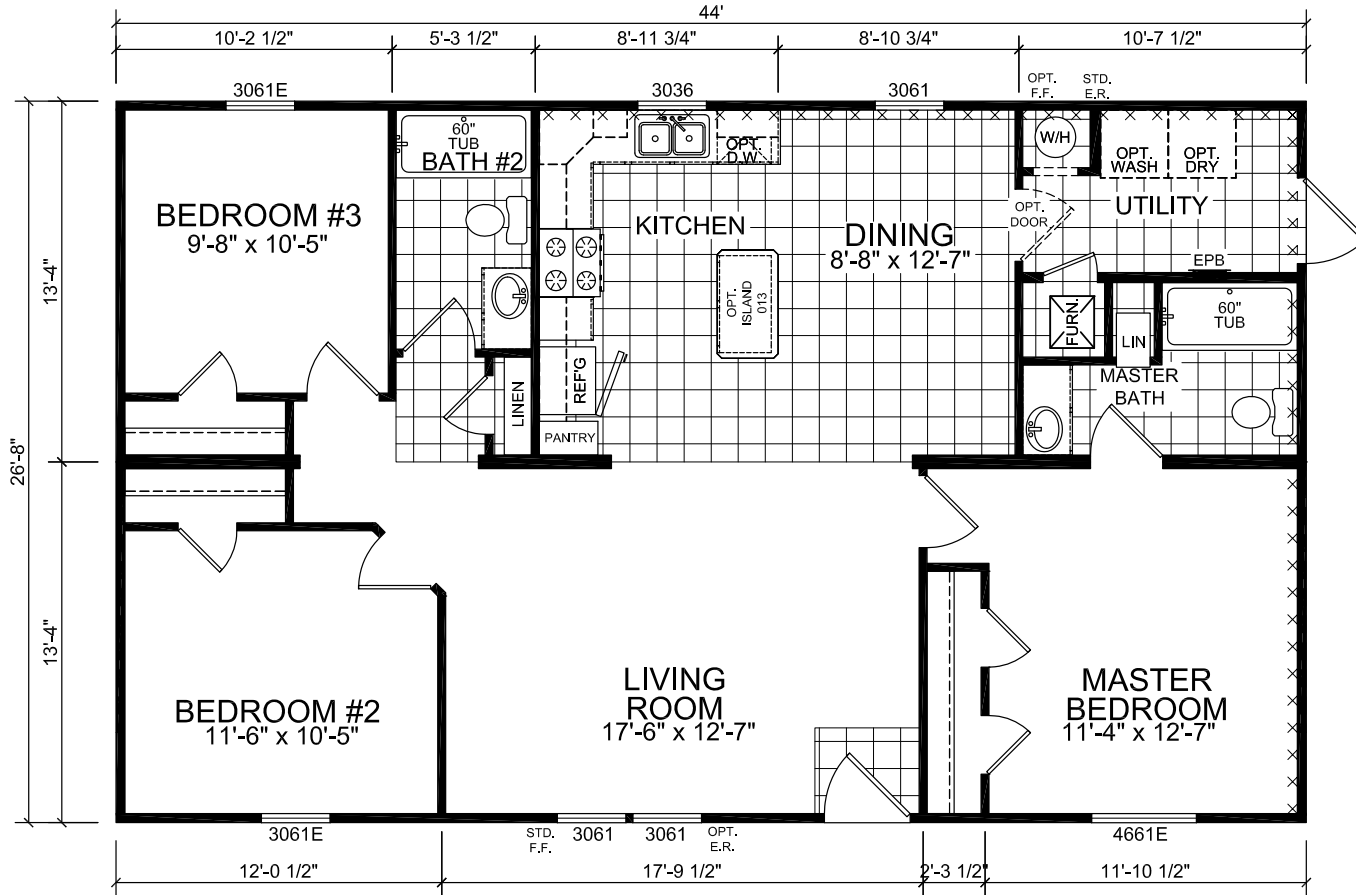

# Briley

Dutch Diamond - Multi-Section Series

1,173 SQ. FT. (Approximate) 3 Bedroom, 2 Bath

Last Updated: 3-8-22

**FACTORY EXPO HOME CENTERS**  
 6855 West 700 South  
 Topeka, IN 46571

**FactoryDirectMobileHomes.com | 1-800-581-5380**