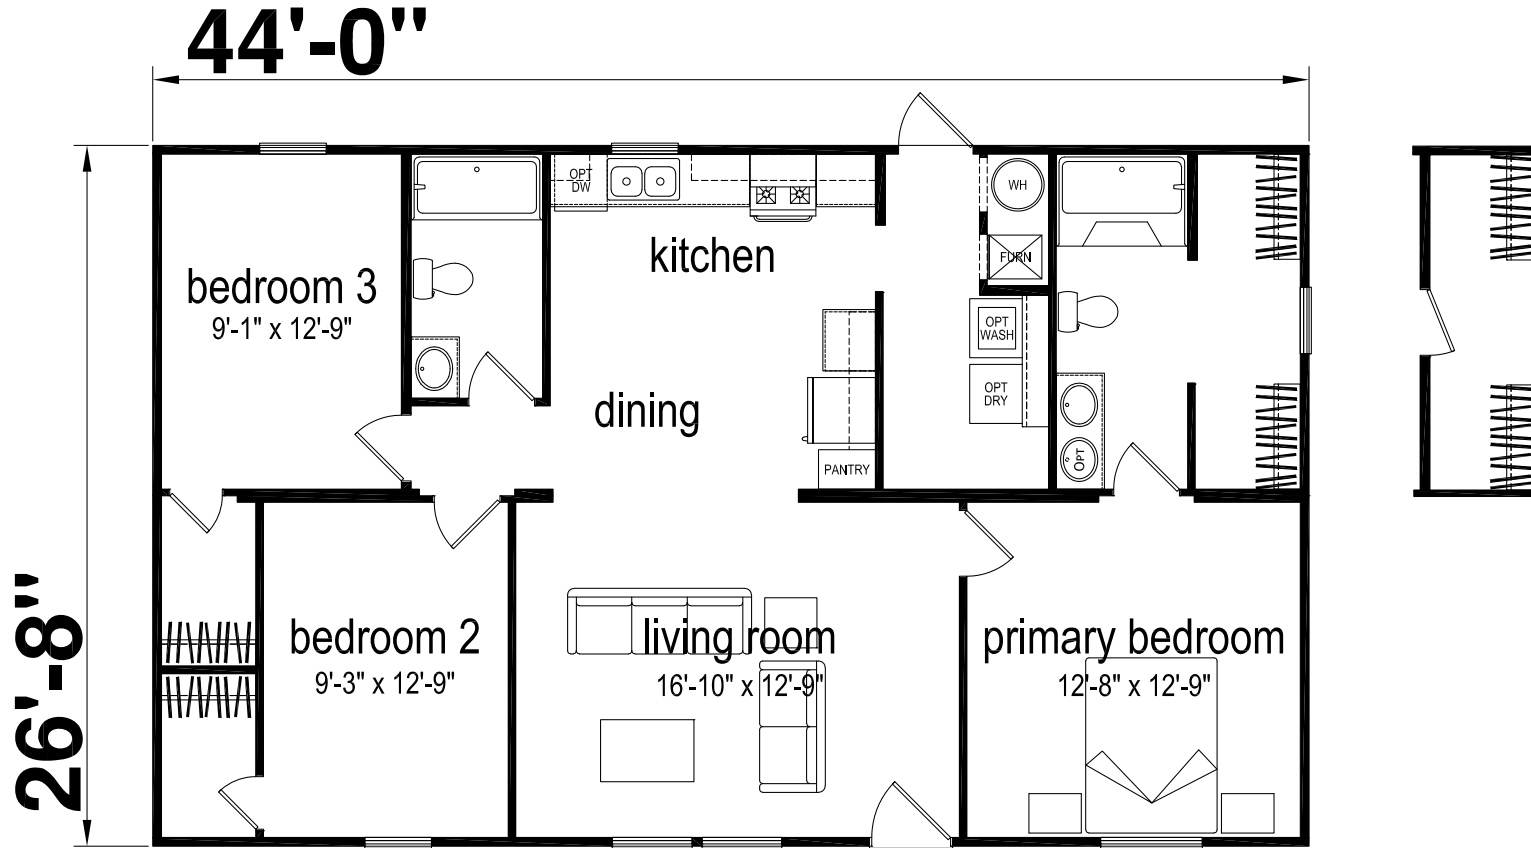

# Briars

Prime Series

1,173 SQ. FT. (Approximate) 3 Bedroom, 2 Bath

CHAMPION<sup>®</sup>  
HOMES CENTER

Last Updated: 2-13-24

**CHAMPION HOMES CENTER**  
6855 West 700 South  
Topeka, IN 46571

**FactoryDirectMobileHomes.com | 1-800-581-5380**