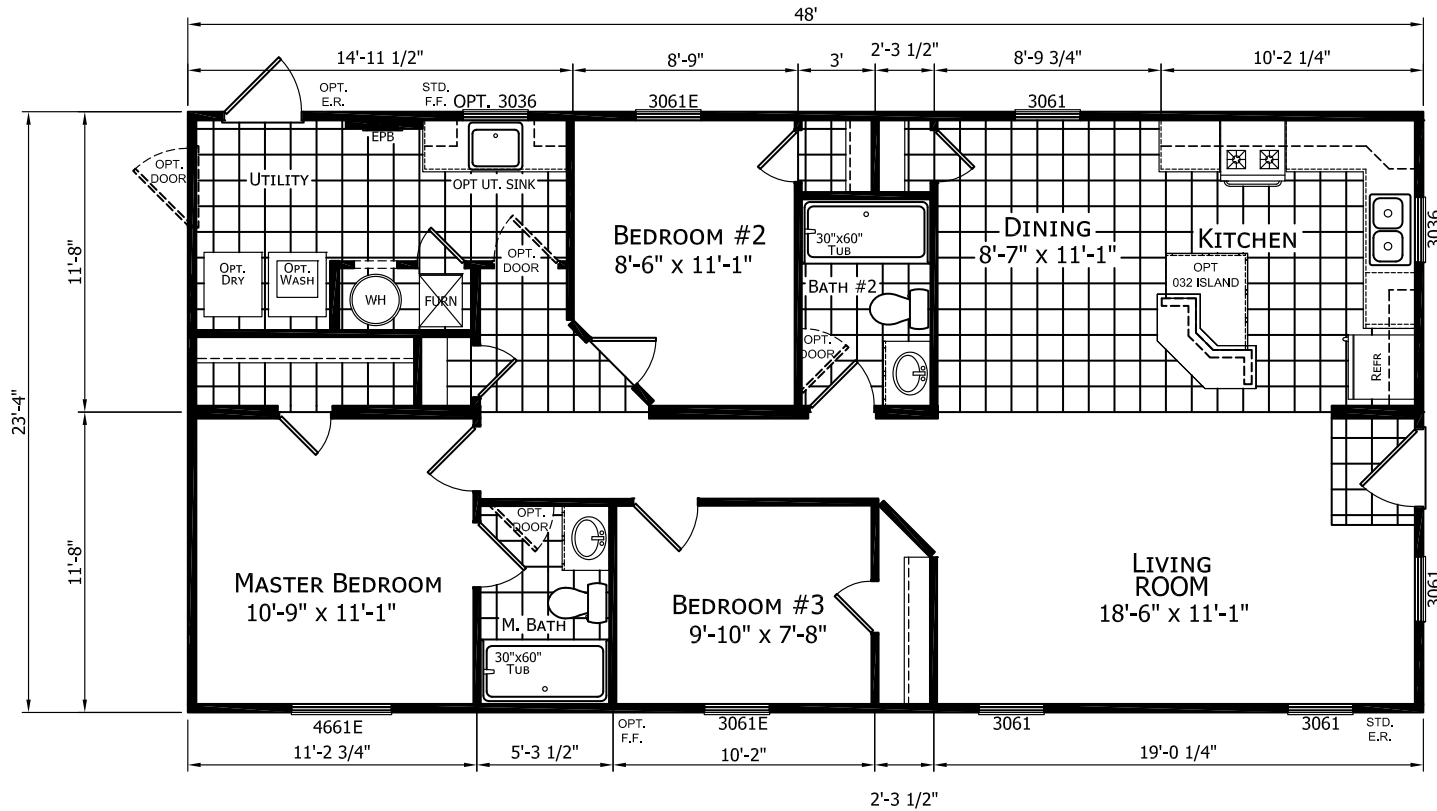

Boxley

Dutch Diamond - Lifestyle Series

1,152 SQ. FT. (Approximate) 3 Bedroom, 2 Bath

Last Updated: 2-11-22

OPTIONAL PORCH

FACTORY EXPO HOME CENTERS
 6855 West 700 South
 Topeka, IN 46571

FactoryDirectMobileHomes.com | 1-800-581-5380