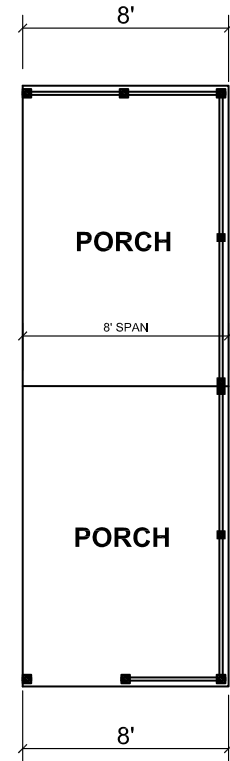

Boxley

Dutch Diamond - Lifestyle Series

1,152 SQ. FT. (Approximate) 3 Bedroom, 2 Bath

Last Updated: 2-11-22

OPTIONAL PORCH

FACTORY EXPO HOME CENTERS
 6855 West 700 South
 Topeka, IN 46571

FactoryDirectMobileHomes.com | 1-800-581-5380