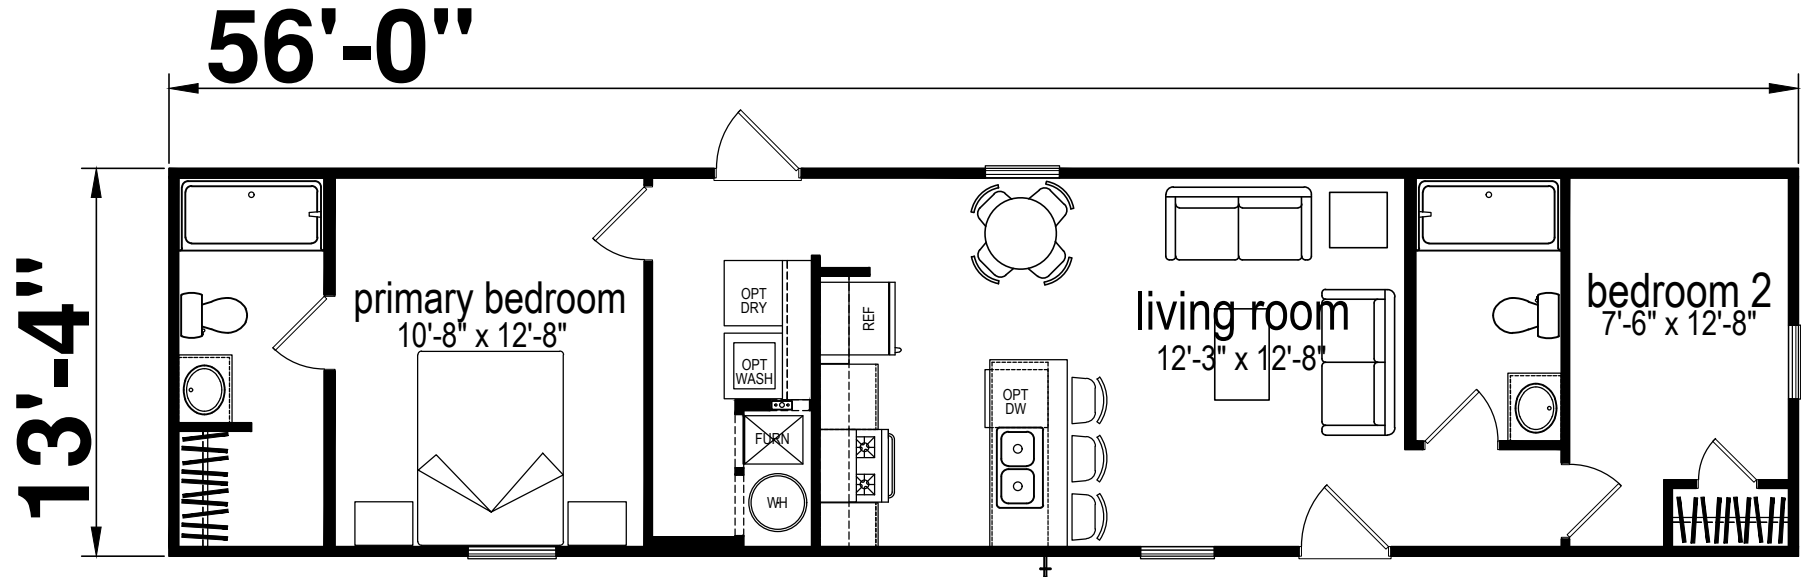

# Bowmansville

Prime Series

746 SQ. FT. (Approximate) 2 Bedroom, 2 Bath

CHAMPION<sup>®</sup>  
HOMES CENTER

Last Updated: 2-13-24

**CHAMPION HOMES CENTER**  
6855 West 700 South  
Topeka, IN 46571

**FactoryDirectMobileHomes.com | 1-800-581-5380**