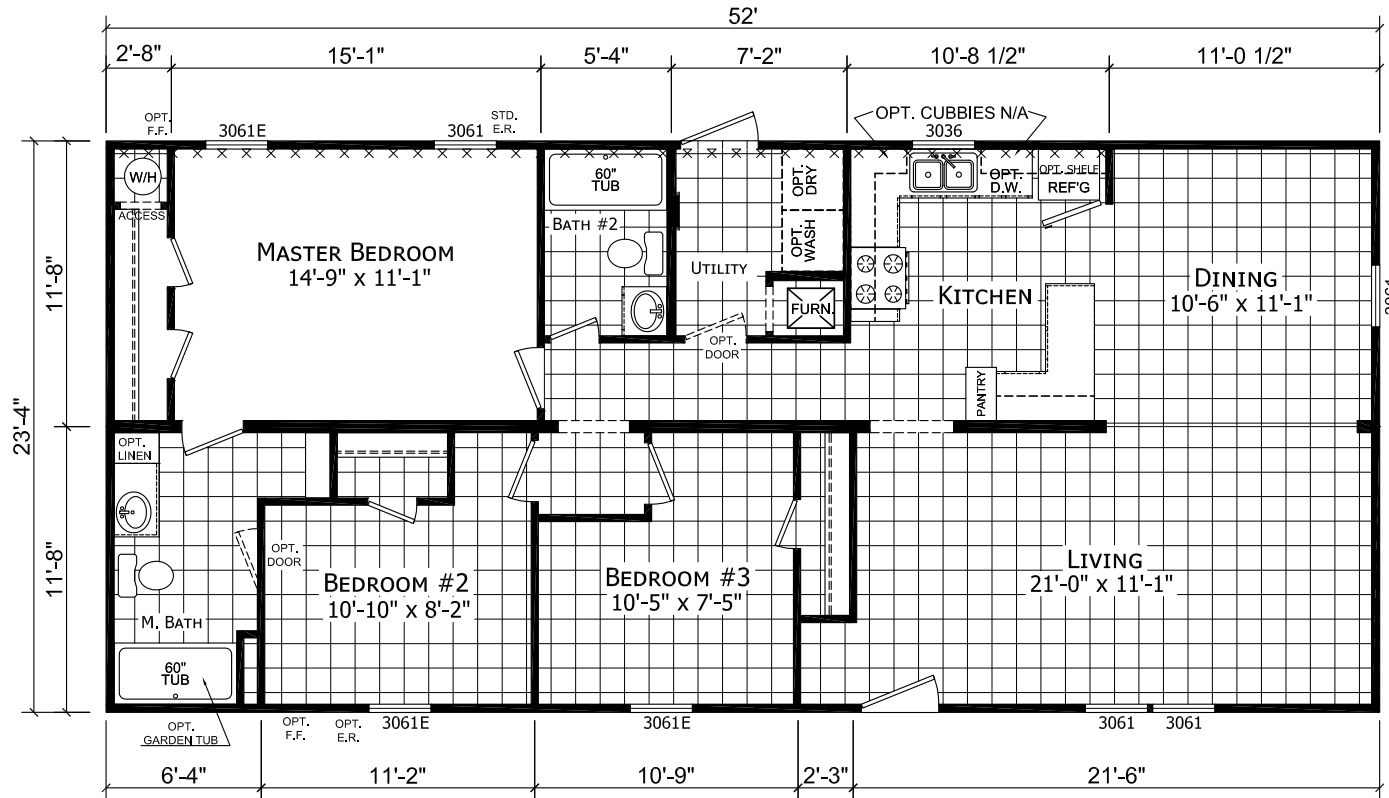

# Bontrager

Dutch Edge II Multi-Section Series

1,213 SQ. FT. (Approximate) 3 Bedroom, 2 Bath

Last Updated: 2-14-22

OPT GUEST CLOSET

**FACTORY EXPO HOME CENTERS**  
6855 West 700 South  
Topeka, IN 46571

**FactoryDirectMobileHomes.com | 1-800-581-5380**