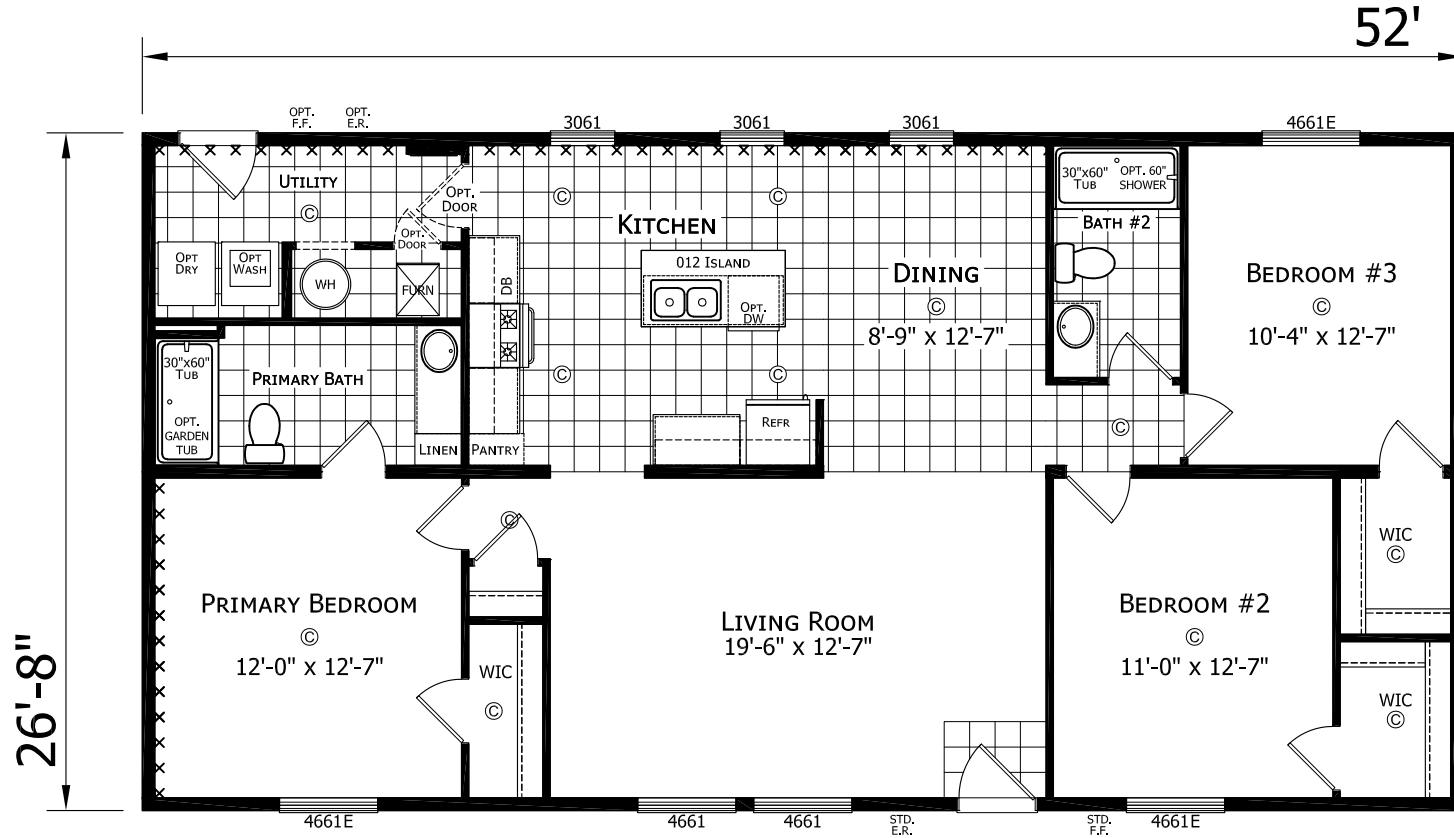

Blufton

Dutch Aspire - Multi-Section Series

1,387 SQ. FT. (Approximate) 3 Bedroom, 2 Bath

Last Updated: 2-8-24

FLOOR PLAN AVAILABLE IN A FLIPPED VERSION.

CHAMPION HOMES CENTER
6855 West 700 South
Topeka, IN 46571