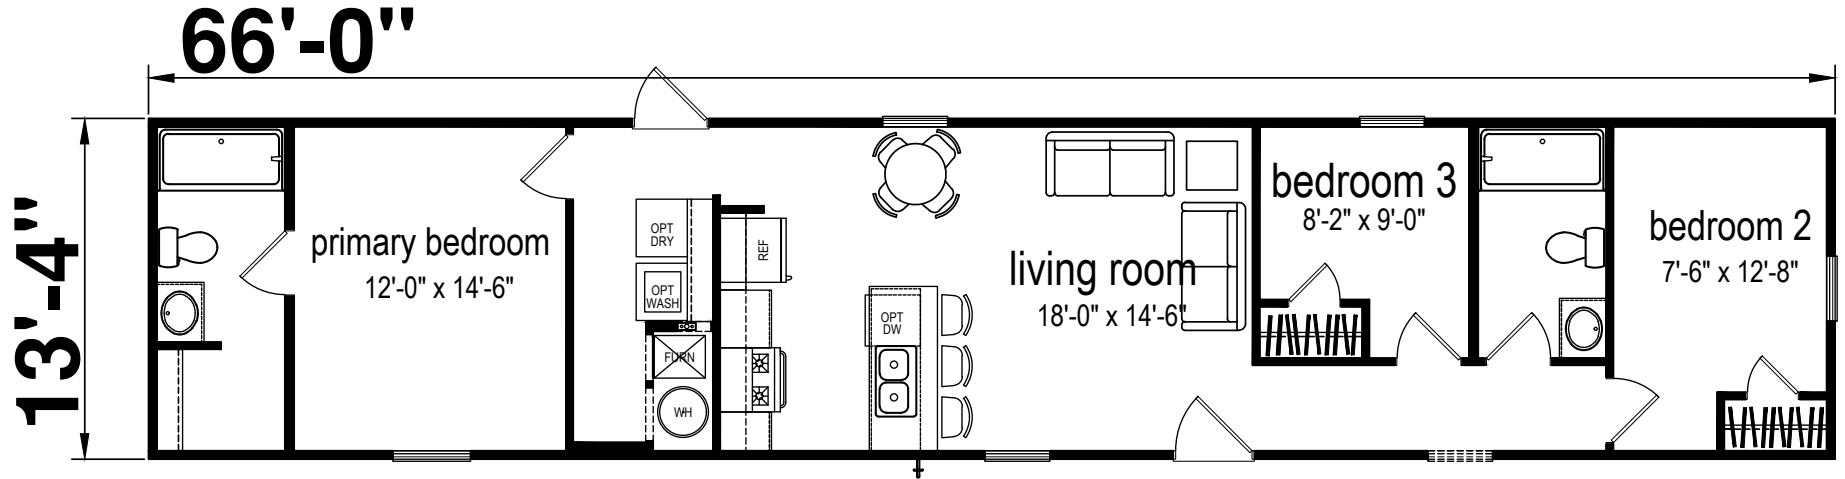

# Berlien

Prime Series

880 SQ. FT. (Approximate) 2 Bedroom, 2 Bath

CHAMPION<sup>®</sup>  
HOMES CENTER

Last Updated: 2-13-24

CHAMPION HOMES CENTER  
6855 West 700 South  
Topeka, IN 46571

FactoryDirectMobileHomes.com | 1-800-581-5380